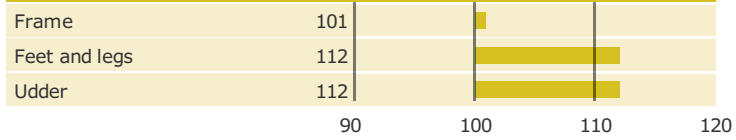

VR Wild

38049

Born: 05-08-2017

VR Wookie x VR Crone x VR Filip

PRODUCTION TRAITS

Number of daughters: , Reliability prod. 73%

HEALTH TRAITS

Number of daughters: , Reliability 65%

CONFORMATION TRAITS

Number of daughters: , Reliability 60%

FUNCTIONAL TRAITS

Number of daughters: , Reliability 60%

CONFORMATION TRAITS

NAV Bull

NTM Guide

Genetic Info Guide