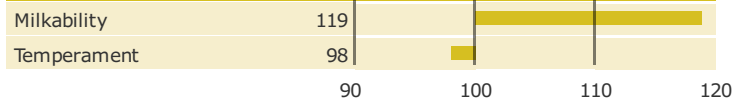

VR Wild

38049

Born: 05-08-2017

VR Wookie x VR Crone x VR Filip

PRODUCTION TRAITS

Number of daughters: , Reliability prod. 73%

HEALTH TRAITS

Number of daughters: , Reliability 65%

CONFORMATION TRAITS

Number of daughters: , Reliability 60%

FUNCTIONAL TRAITS

Number of daughters: , Reliability 60%

CONFORMATION TRAITS

NAV Bull

NTM Guide

Genetic Info Guide