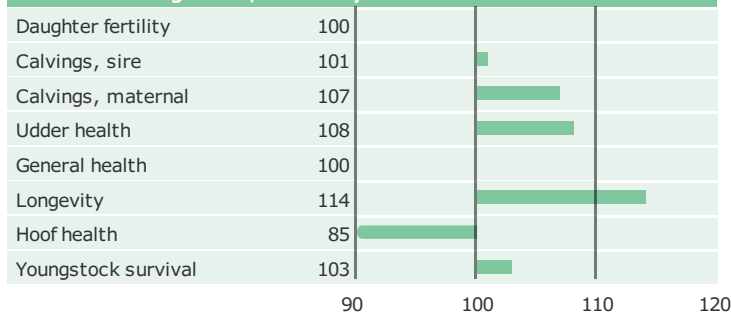

VR Wild

38049

Born: 05-08-2017

VR Wookie x VR Crone x VR Filip

PRODUCTION TRAITS

Number of daughters: , Reliability prod. 73%

HEALTH TRAITS

Number of daughters: , Reliability 65%

CONFORMATION TRAITS

Number of daughters: , Reliability 60%

FUNCTIONAL TRAITS

Number of daughters: , Reliability 60%

CONFORMATION TRAITS

NAV Bull

NTM Guide

Genetic Info Guide