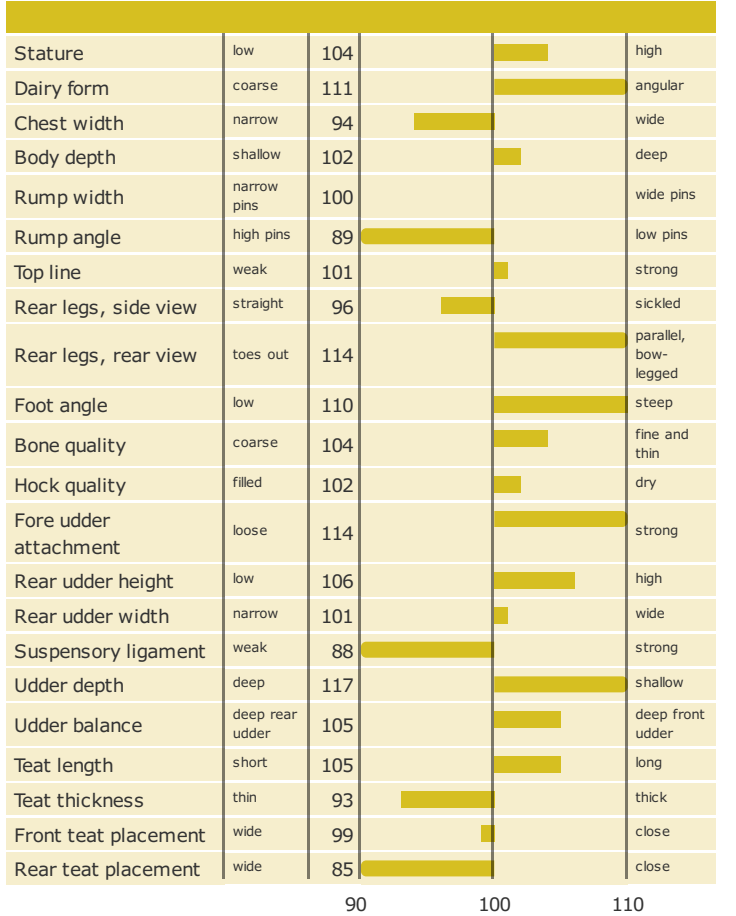

VR Wild

38049

Born: 05-08-2017

VR Wookie x VR Crone x VR Filip

PRODUCTION TRAITS

Number of daughters: , Reliability prod. 73%

HEALTH TRAITS

Number of daughters: , Reliability 65%

CONFORMATION TRAITS

Number of daughters: , Reliability 60%

FUNCTIONAL TRAITS

Number of daughters: , Reliability 60%

CONFORMATION TRAITS

NAV Bull

NTM Guide

Genetic Info Guide

aAa: 243165 Kappa Casein: AB Beta Casein: A2A2 Polled: n/a

Genetic Information: FMF SMF B12F B23F PIF A2F

Breeder: Nita og Jakob Gade, Skals DNK
Breeding values are estimated: 02-07-2019