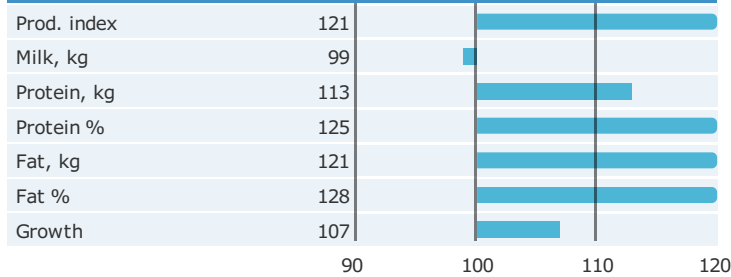

VR Wild

38049

Born: 05-08-2017

VR Wookie x VR Crone x VR Filip

PRODUCTION TRAITS

Number of daughters: , Reliability prod. 73%

HEALTH TRAITS

Number of daughters: , Reliability 65%

CONFORMATION TRAITS

Number of daughters: , Reliability 60%

FUNCTIONAL TRAITS

Number of daughters: , Reliability 60%

CONFORMATION TRAITS

NAV Bull

NTM Guide

Genetic Info Guide