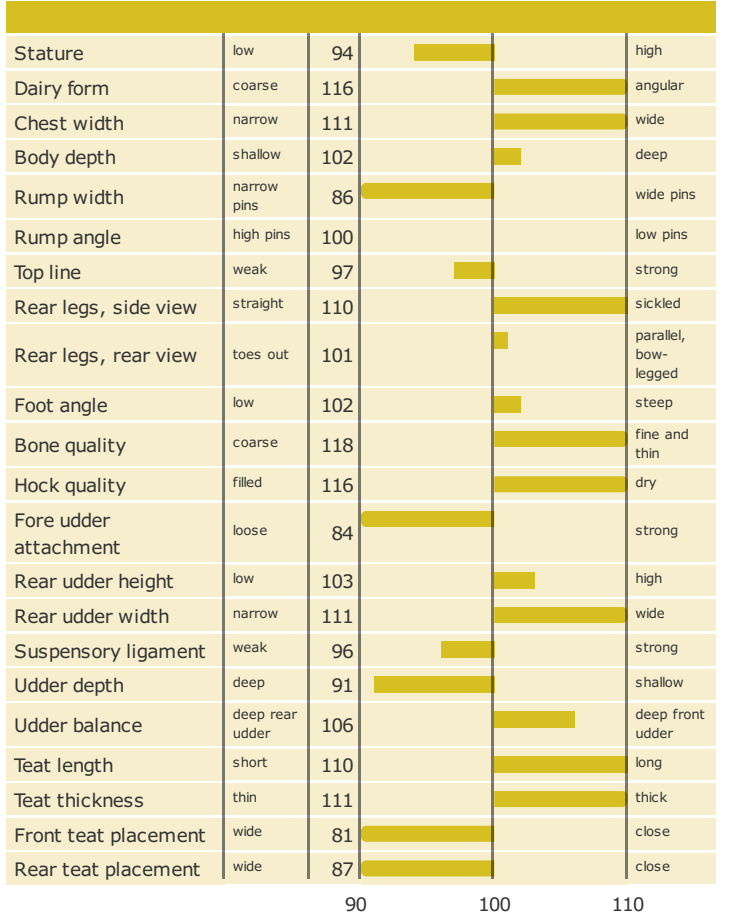

Born: 09-10-2012

S Valpas x Peterslund x Etroni

PRODUCTION TRAITS

Number of daughters: 2644 , Reliability prod. 99%

HEALTH TRAITS

Number of daughters: 2472 , Reliability 98%

CONFORMATION TRAITS

Number of daughters: 1223 , Reliability 99%

FUNCTIONAL TRAITS

Number of daughters: 1223 , Reliability 99%

CONFORMATION TRAITS

NAV Bull

NTM Guide

Genetic Info Guide

aAa: 465

Kappa Casein: AA

Beta Casein: A2A2

Polled: n/a

Genetic Information: SMF B12C B23F PIF A2F

Breeder: Luukkonen Kati ja Ari, SONKAJÄRVI FIN

Breeding values are estimated: 02-07-2019