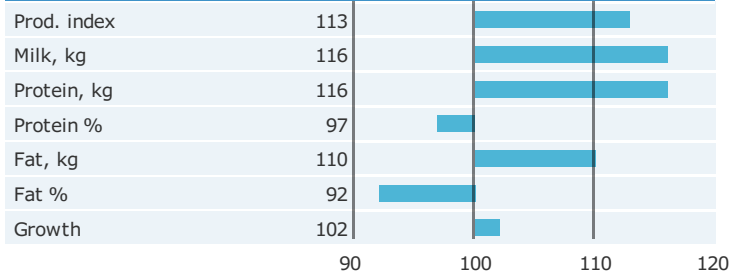

Born: 09-10-2012

S Valpas x Peterslund x Etroni

PRODUCTION TRAITS

Number of daughters: 2644 , Reliability prod. 99%

HEALTH TRAITS

Number of daughters: 2472 , Reliability 98%

CONFORMATION TRAITS

Number of daughters: 1223 , Reliability 99%

FUNCTIONAL TRAITS

Number of daughters: 1223 , Reliability 99%

CONFORMATION TRAITS

NAV Bull

NTM Guide

Genetic Info Guide

aAa: 465

Kappa Casein: AA