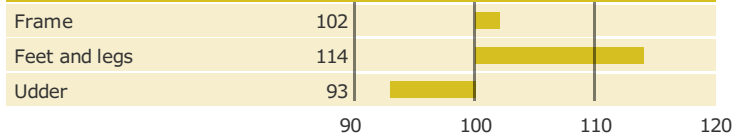

Born: 09-10-2012

S Valpas x Peterslund x Etroni

PRODUCTION TRAITS

Number of daughters: 2644 , Reliability prod. 99%

HEALTH TRAITS

Number of daughters: 2472 , Reliability 98%

CONFORMATION TRAITS

Number of daughters: 1223 , Reliability 99%

FUNCTIONAL TRAITS

Number of daughters: 1223 , Reliability 99%

CONFORMATION TRAITS

NAV Bull

NTM Guide

Genetic Info Guide

aAa: 465

Kappa Casein: AA