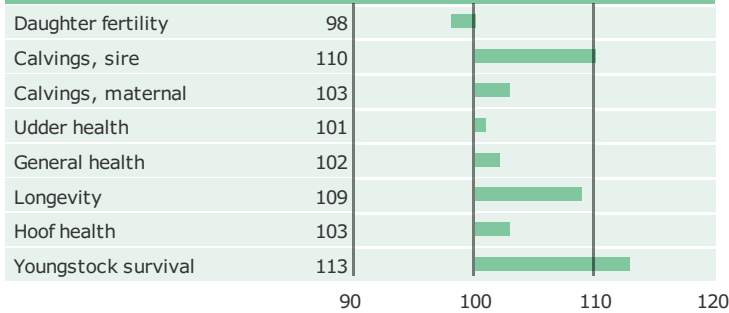

Born: 09-10-2012

S Valpas x Peterslund x Etroni

PRODUCTION TRAITS

Number of daughters: 2644 , Reliability prod. 99%

HEALTH TRAITS

Number of daughters: 2472 , Reliability 98%

CONFORMATION TRAITS

Number of daughters: 1223 , Reliability 99%

FUNCTIONAL TRAITS

Number of daughters: 1223 , Reliability 99%

CONFORMATION TRAITS

NAV Bull

NTM Guide

Genetic Info Guide

aAa: 465

Kappa Casein: AA