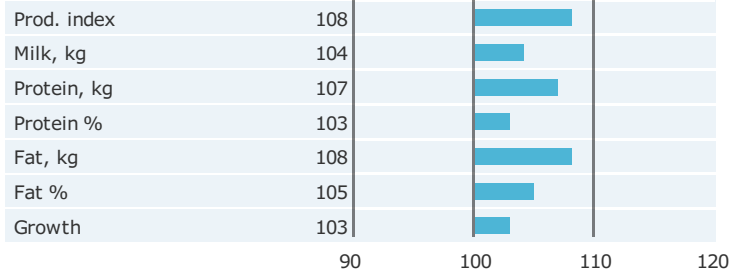

## PRODUCTION TRAITS

Number of daughters: 2687 , Reliability prod. 99%

## HEALTH TRAITS

Number of daughters: 2563 , Reliability 99%