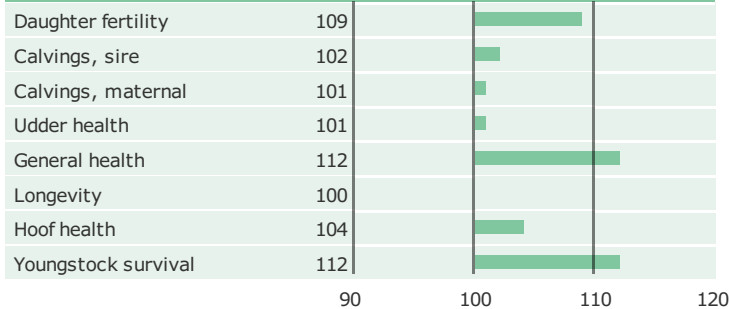

## PRODUCTION TRAITS

Number of daughters: 2687 , Reliability prod. 99%

## HEALTH TRAITS

Number of daughters: 2563 , Reliability 99%

## CONFORMATION TRAITS

Number of daughters: 1358 , Reliability 99%

## FUNCTIONAL TRAITS

Number of daughters: 1358 , Reliability 99%