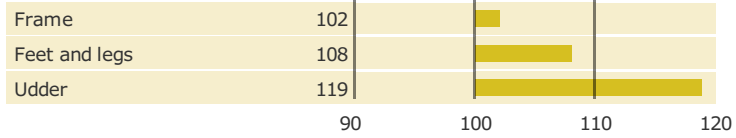

## PRODUCTION TRAITS

Number of daughters: 2687 , Reliability prod. 99%

## HEALTH TRAITS

Number of daughters: 2563 , Reliability 99%

## CONFORMATION TRAITS

Number of daughters: 1358 , Reliability 99%