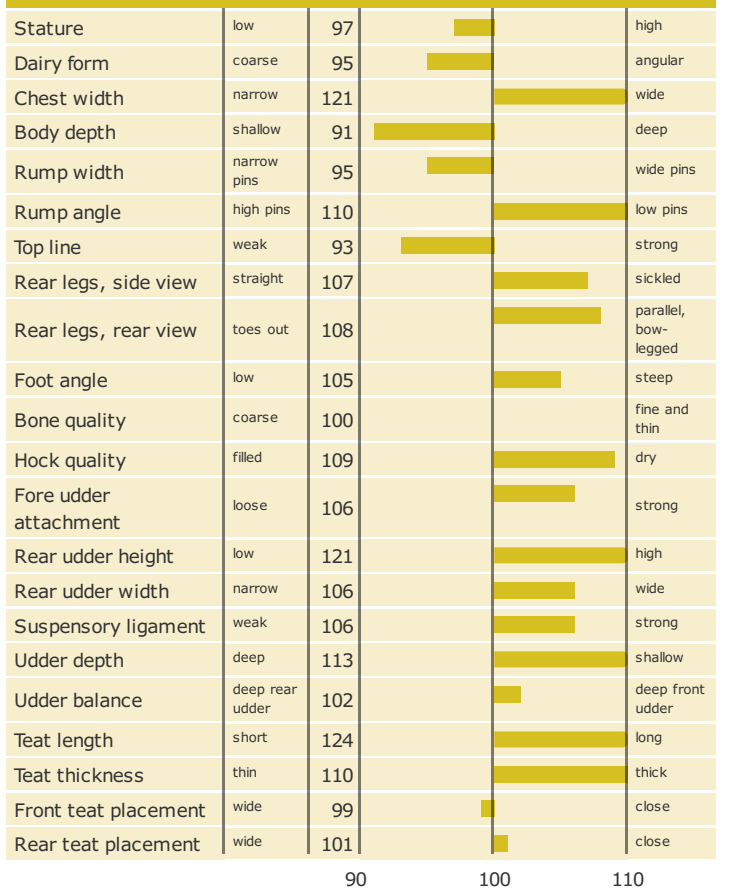

NAV Bull

NTM Guide

Genetic Info Guide

aAa: Kappa Casein: AA Beta Casein: A1A2 Polled: n/a

Genetic Information: FMF

Breeder: Elovaara ja Jylhä mty, JOKIMAA FIN

Breeding values are estimated: 02-07-2019