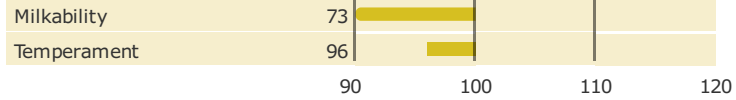

FUNCTIONAL TRAITS

Number of daughters: 1358 , Reliability 99%

CONFORMATION TRAITS