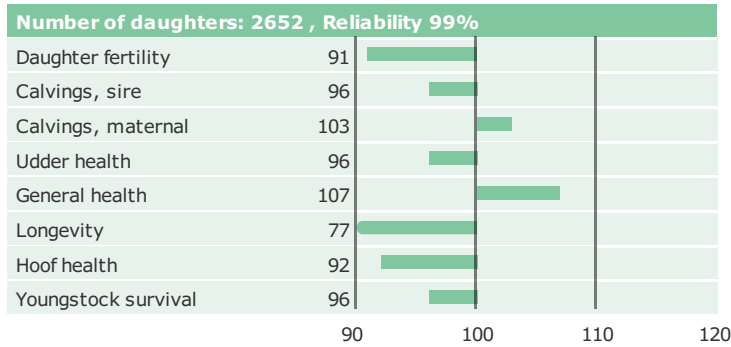

VR Tornado

45863

Born: 31-05-2010

Turandot x Peterslund x K.Kelli

PRODUCTION TRAITS

HEALTH TRAITS

CONFORMATION TRAITS

FUNCTIONAL TRAITS