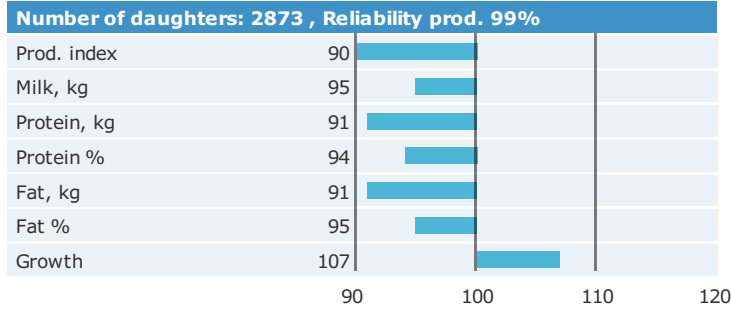

VR Tornado

45863

Born: 31-05-2010

Turandot x Peterslund x K.Kelli

PRODUCTION TRAITS

HEALTH TRAITS

CONFORMATION TRAITS

FUNCTIONAL TRAITS