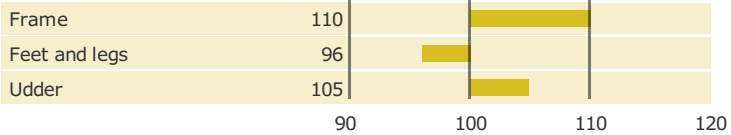

VR Taco

47061

+12 NTM

Born: 09-09-2013

VR Tuomi x V Föske x Sale ET

PRODUCTION TRAITS

Number of daughters: 86 , Reliability prod. 91%

HEALTH TRAITS

Number of daughters: 79 , Reliability 76%

CONFORMATION TRAITS

Number of daughters: 47 , Reliability 83%

FUNCTIONAL TRAITS

Number of daughters: 47 , Reliability 83%

CONFORMATION TRAITS

NAV Bull

NTM Guide