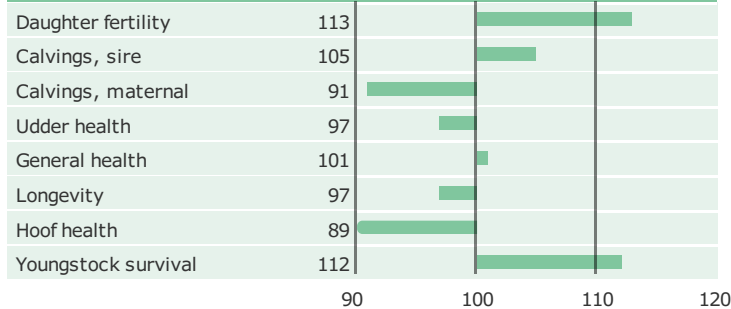

VR Taco

47061

+12 NTM

Born: 09-09-2013

VR Tuomi x V Föske x Sale ET

PRODUCTION TRAITS

Number of daughters: 86 , Reliability prod. 91%

HEALTH TRAITS

Number of daughters: 79 , Reliability 76%

CONFORMATION TRAITS

Number of daughters: 47 , Reliability 83%

FUNCTIONAL TRAITS

Number of daughters: 47 , Reliability 83%

CONFORMATION TRAITS

NAV Bull

NTM Guide