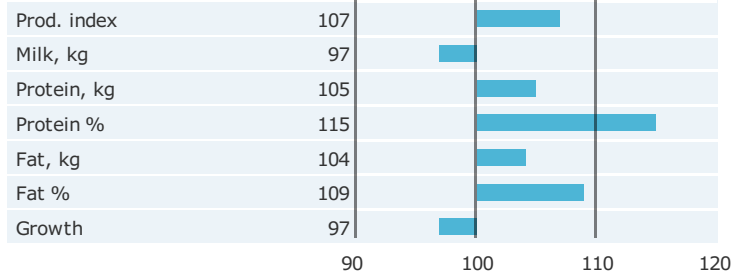

VR Taco

47061

+12 NTM

Born: 09-09-2013

VR Tuomi x V Föske x Sale ET

PRODUCTION TRAITS

Number of daughters: 86 , Reliability prod. 91%

HEALTH TRAITS

Number of daughters: 79 , Reliability 76%

CONFORMATION TRAITS

Number of daughters: 47 , Reliability 83%

FUNCTIONAL TRAITS

Number of daughters: 47 , Reliability 83%

CONFORMATION TRAITS

NAV Bull

NTM Guide