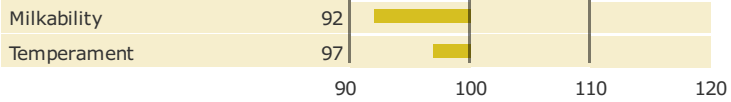

Number of daughters: 79 , Reliability 76%

CONFORMATION TRAITS

Number of daughters: 47 , Reliability 83%

FUNCTIONAL TRAITS

Number of daughters: 47 , Reliability 83%

CONFORMATION TRAITS

NAV Bull

NTM Guide

Genetic Info Guide

aAa:

Kappa Casein:

Beta Casein:

Polled: n/a

Genetic Information: FMF

Breeder: Rissanen Mauno ja Pirkko, NIVALA FIN

Breeding values are estimated: 03-09-2019