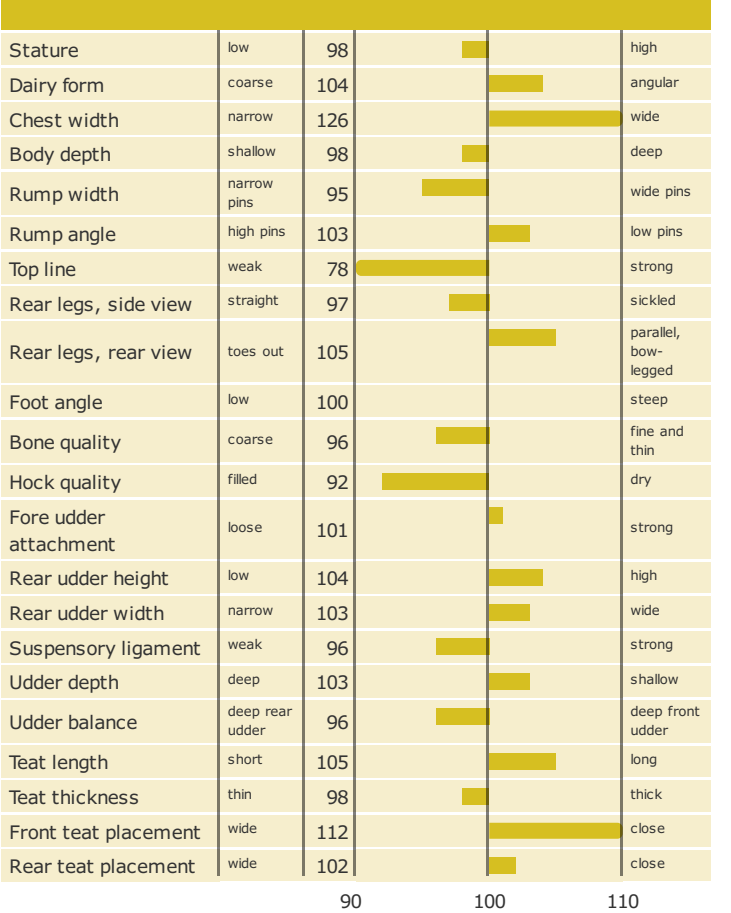

Number of daughters: 79 , Reliability 76%

CONFORMATION TRAITS

Number of daughters: 47 , Reliability 83%

FUNCTIONAL TRAITS

Number of daughters: 47 , Reliability 83%

CONFORMATION TRAITS

NAV Bull

NTM Guide

Genetic Info Guide

aAa:

Kappa Casein:

Beta Casein:

Polled: n/a

Genetic Information: FMF

Breeder: Rissanen Mauno ja Pirkko, NIVALA FIN

Breeding values are estimated: 03-09-2019