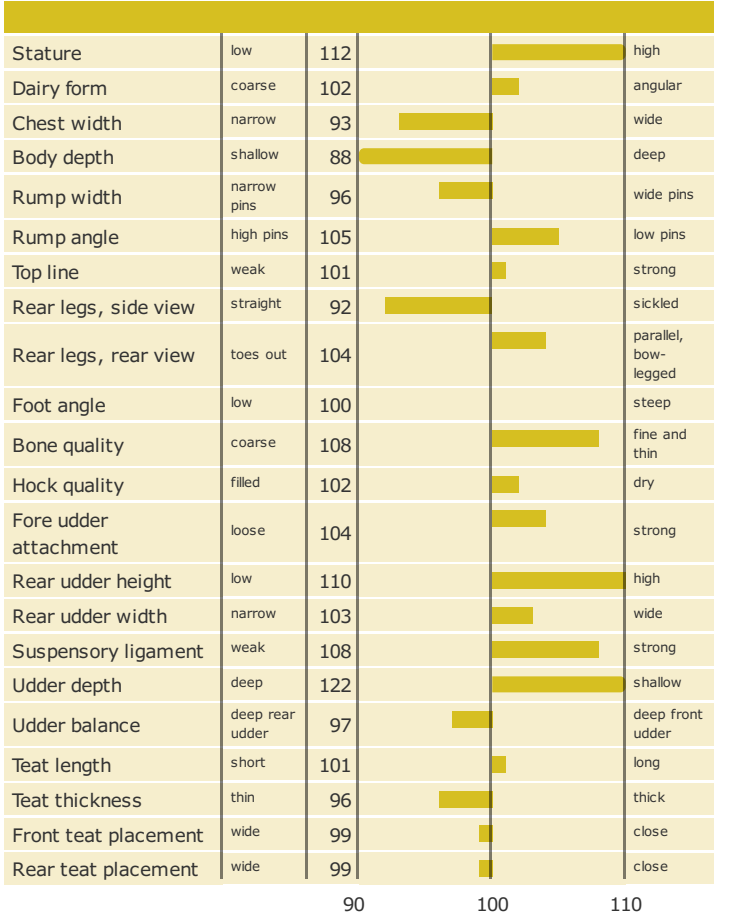

CONFORMATION TRAITS

NAV Bull

NTM Guide

Genetic Info Guide

aAa: 342

Kappa Casein: AB

Beta Casein: A2A2

Polled: POC

Genetic Information: FMF SMF B12F B23F PIF A2F

Breeder: Niels Holger Nordendahl Nielsen, Nykøbing M Danmark
Breeding values are estimated: 02-04-2019