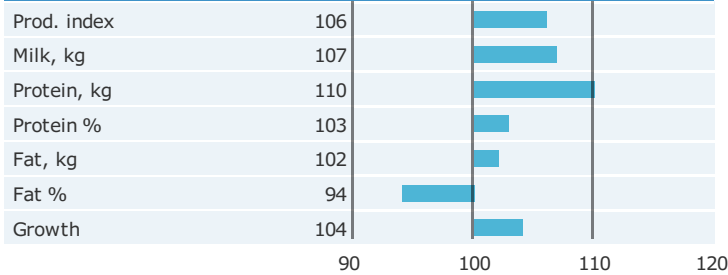

## PRODUCTION TRAITS

Number of daughters: , Reliability prod. 77%

## HEALTH TRAITS

Number of daughters: , Reliability 70%

## CONFORMATION TRAITS

Number of daughters: , Reliability 67%