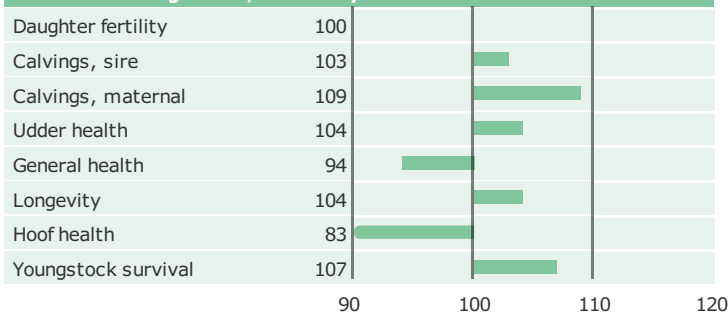

## PRODUCTION TRAITS

Number of daughters: , Reliability prod. 77%

## HEALTH TRAITS

Number of daughters: , Reliability 70%

## CONFORMATION TRAITS

Number of daughters: , Reliability 67%