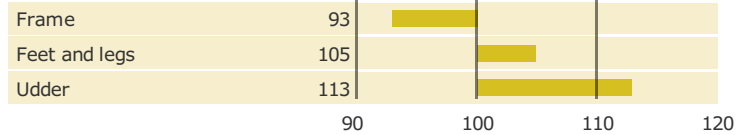

VR Flake P

37787

+12 gNTM

Born: 19-08-2015

VR Felipe x VR Tuomi x R Gold

PRODUCTION TRAITS

Number of daughters: , Reliability prod. 77%

HEALTH TRAITS

Number of daughters: , Reliability 71%

CONFORMATION TRAITS

Number of daughters: , Reliability 67%

FUNCTIONAL TRAITS

Number of daughters: , Reliability 67%

CONFORMATION TRAITS

NAV Bull

NTM Guide