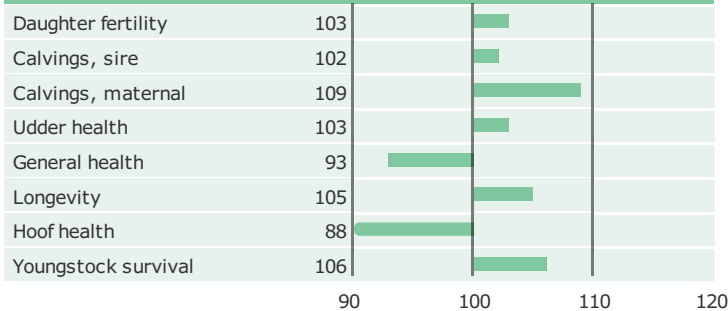

VR Flake P

37787

+12 gNTM

Born: 19-08-2015

VR Felipe x VR Tuomi x R Gold

PRODUCTION TRAITS

Number of daughters: , Reliability prod. 77%

HEALTH TRAITS

Number of daughters: , Reliability 71%

CONFORMATION TRAITS

Number of daughters: , Reliability 67%

FUNCTIONAL TRAITS

Number of daughters: , Reliability 67%

CONFORMATION TRAITS

NAV Bull

NTM Guide