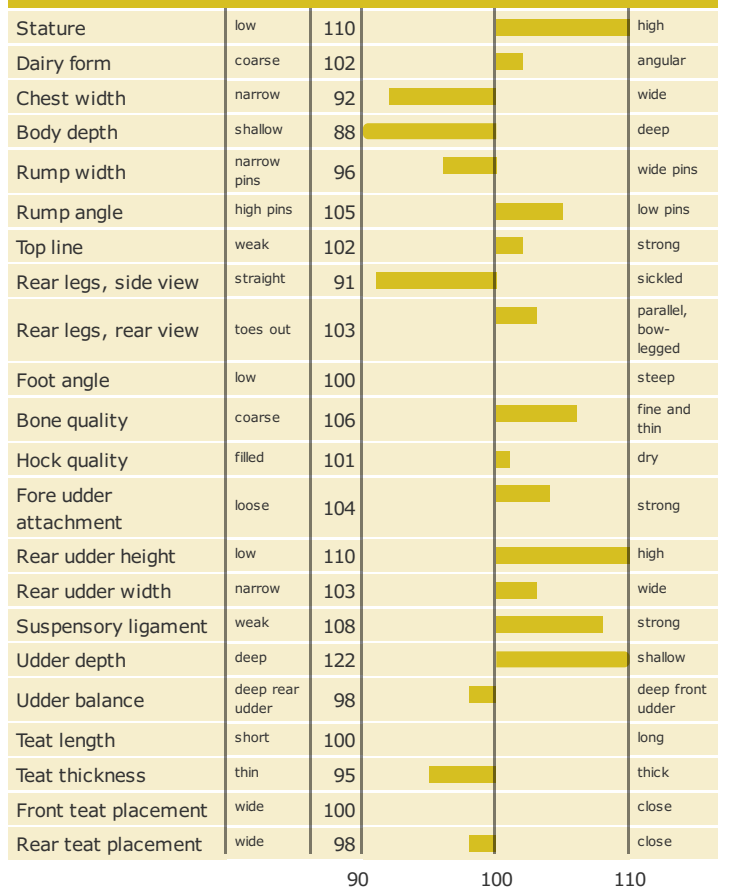

Number of daughters: , Reliability 71%

CONFORMATION TRAITS

Number of daughters: , Reliability 67%

FUNCTIONAL TRAITS

Number of daughters: , Reliability 67%

CONFORMATION TRAITS

NAV Bull

NTM Guide

Genetic Info Guide

aAa: 342

Kappa Casein: AB

Beta Casein: A2A2

Polled: POC

Genetic Information: FMF SMF B12F B23F PIF A2F

Breeder: Niels Holger Nordendahl Nielsen, Nykøbing M Danmark

Breeding values are estimated: 02-07-2019