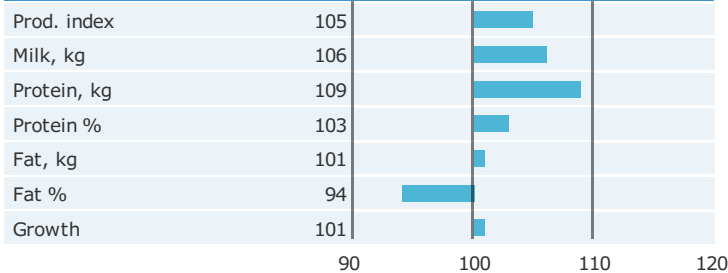

VR Flake P

37787

+12 gNTM

Born: 19-08-2015

VR Felipe x VR Tuomi x R Gold

PRODUCTION TRAITS

Number of daughters: , Reliability prod. 77%

HEALTH TRAITS

Number of daughters: , Reliability 71%

CONFORMATION TRAITS

Number of daughters: , Reliability 67%

FUNCTIONAL TRAITS

Number of daughters: , Reliability 67%

CONFORMATION TRAITS

NAV Bull

NTM Guide