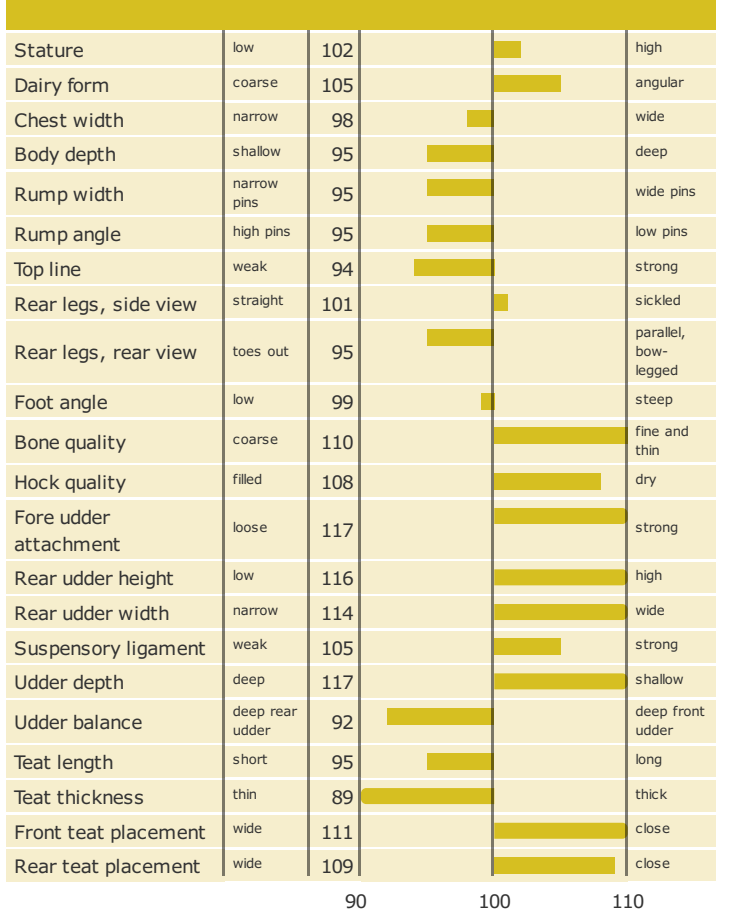

CONFORMATION TRAITS

NAV Bull

NTM Guide

Genetic Info Guide

aAa: 135264 Kappa Casein: BE Beta Casein: A2A2 Polled: n/a

Genetic Information: FMF SMF B12F B23F PIF A2F AH2F

Breeder: Milkkivei Oy, KIURUVESI FIN

Breeding values are estimated: 01-10-2019