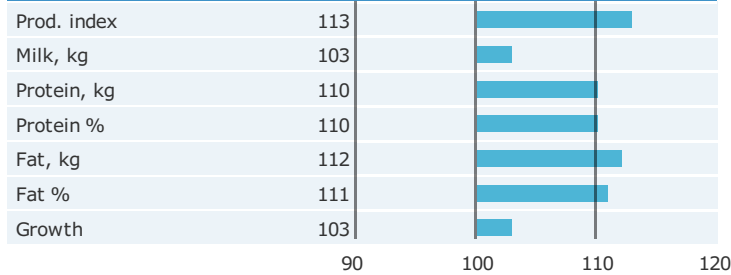

## PRODUCTION TRAITS

Number of daughters: , Reliability prod. 75%

## HEALTH TRAITS

Number of daughters: , Reliability 67%

## CONFORMATION TRAITS

Number of daughters: , Reliability 64%