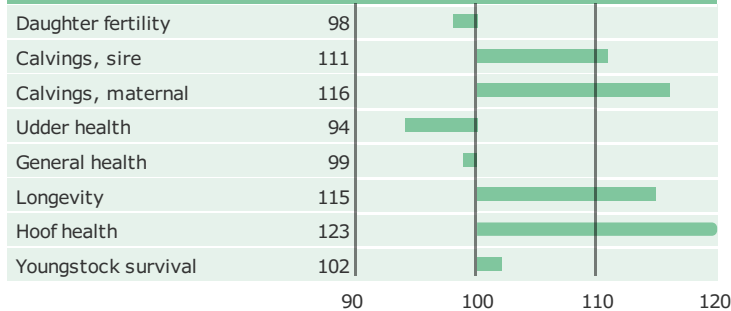

## PRODUCTION TRAITS

Number of daughters: , Reliability prod. 75%

## HEALTH TRAITS

Number of daughters: , Reliability 67%

## CONFORMATION TRAITS

Number of daughters: , Reliability 64%