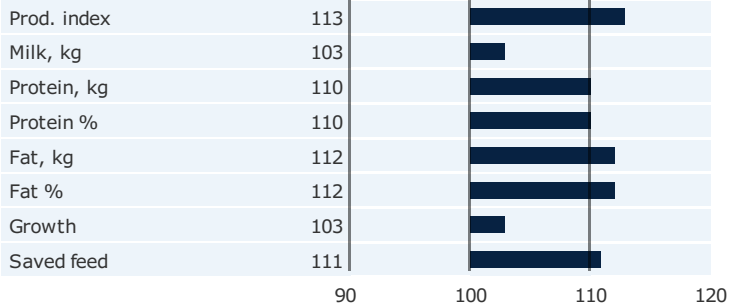

## CONFORMATION TRAITS

## PRODUCTION TRAITS

Number of daughters: , Reliability prod. 80%