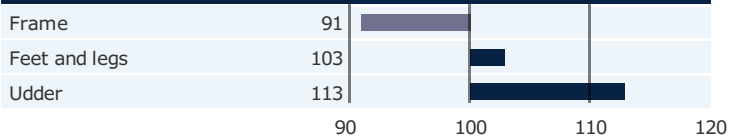

CONFORMATION TRAITS

Number of daughters: , Reliability 69%