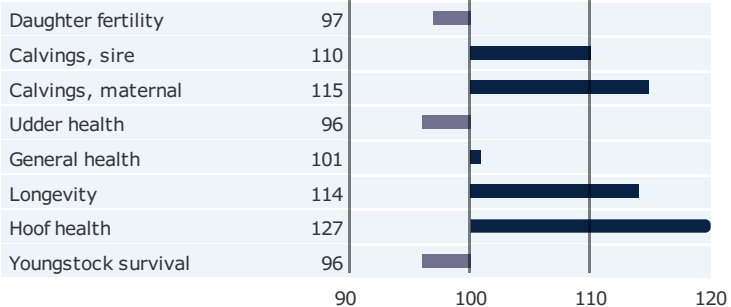

## CONFORMATION TRAITS

## PRODUCTION TRAITS

Number of daughters: , Reliability prod. 80%

## HEALTH TRAITS

Number of daughters: , Reliability 73%