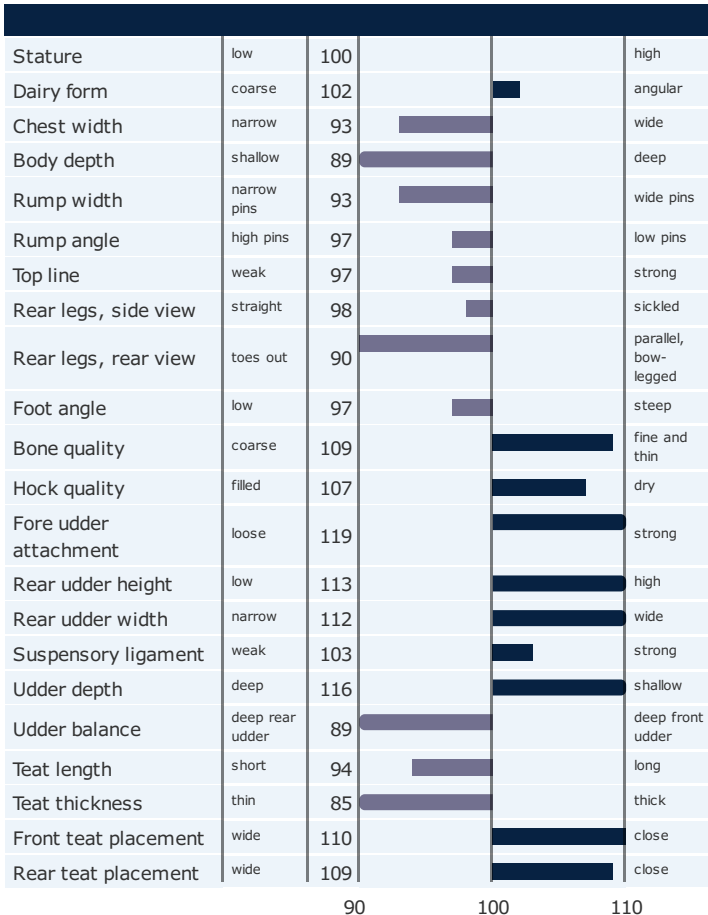

## CONFORMATION TRAITS

## PRODUCTION TRAITS

Number of daughters: , Reliability prod. 80%

## HEALTH TRAITS

Number of daughters: , Reliability 73%

## FUNCTIONAL TRAITS

Number of daughters: , Reliability 69%