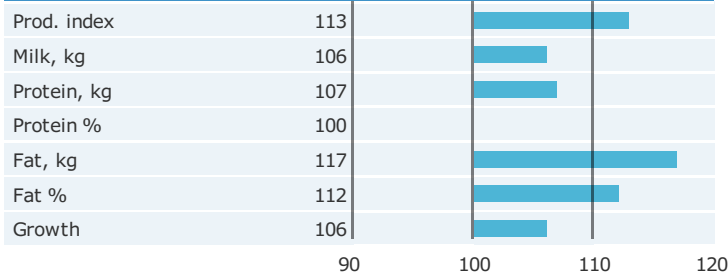

Born: 02-06-2007

R Cirkel x R Alfa x FYN Cent

Alex Arkink

PRODUCTION TRAITS

Number of daughters: 12345 , Reliability prod. 99%

HEALTH TRAITS

Number of daughters: 11786 , Reliability 99%

CONFORMATION TRAITS

Number of daughters: 5994 , Reliability 99%

FUNCTIONAL TRAITS

Number of daughters: 5994 , Reliability 99%

CONFORMATION TRAITS

NAV Bull

NTM Guide

Genetic Info Guide

aAa: 135246 Kappa Casein: AB Beta Casein: A1A2 Polled: n/a