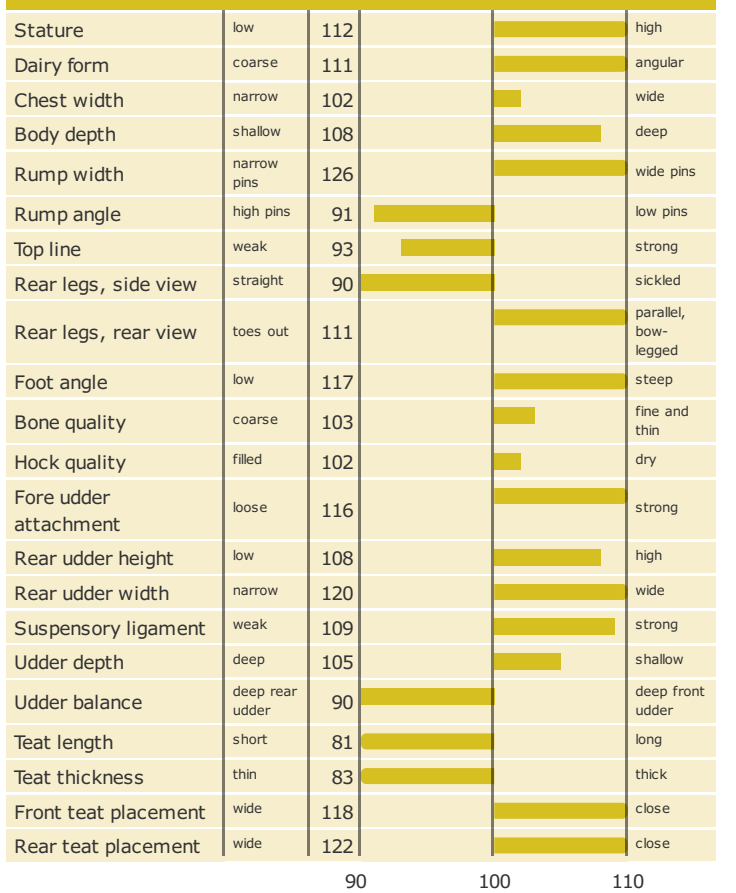

Born: 02-06-2007

R Cirkel x R Alfa x FYN Cent

Alex Arkink

PRODUCTION TRAITS

Number of daughters: 12345 , Reliability prod. 99%

HEALTH TRAITS

Number of daughters: 11786 , Reliability 99%

CONFORMATION TRAITS

Number of daughters: 5994 , Reliability 99%

FUNCTIONAL TRAITS

Number of daughters: 5994 , Reliability 99%

CONFORMATION TRAITS

NAV Bull

NTM Guide

Genetic Info Guide

aAa: 135246 Kappa Casein: AB Beta Casein: A1A2 Polled: n/a

Genetic Information: FMF SMF B12F B23F PIF

Breeder: Jørgen Helms, Barløse, Assens, Assens DNK
Breeding values are estimated: 02-04-2019