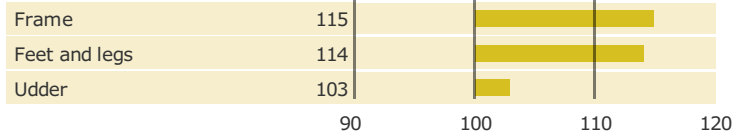

Born: 02-06-2007

R Cirkel x R Alfa x FYN Cent

Alex Arkink

PRODUCTION TRAITS

Number of daughters: 12345 , Reliability prod. 99%

HEALTH TRAITS

Number of daughters: 11786 , Reliability 99%

CONFORMATION TRAITS

Number of daughters: 5994 , Reliability 99%

FUNCTIONAL TRAITS

Number of daughters: 5994 , Reliability 99%

CONFORMATION TRAITS

NAV Bull

NTM Guide

Genetic Info Guide

aAa: 135246 Kappa Casein: AB Beta Casein: A1A2 Polled: n/a