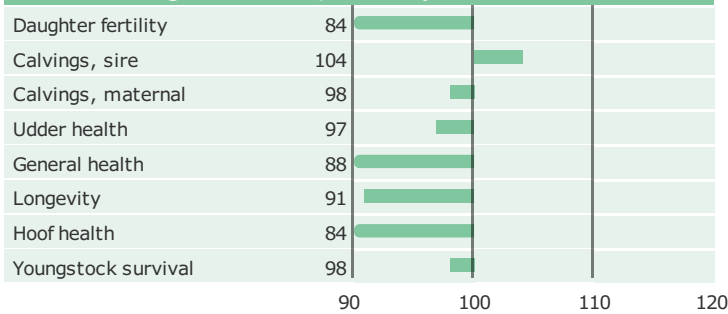

Born: 02-06-2007

R Cirkel x R Alfa x FYN Cent

Alex Arkink

PRODUCTION TRAITS

Number of daughters: 12345 , Reliability prod. 99%

HEALTH TRAITS

Number of daughters: 11786 , Reliability 99%

CONFORMATION TRAITS

Number of daughters: 5994 , Reliability 99%

FUNCTIONAL TRAITS

Number of daughters: 5994 , Reliability 99%

CONFORMATION TRAITS

NAV Bull

NTM Guide

Genetic Info Guide

aAa: 135246 Kappa Casein: AB Beta Casein: A1A2 Polled: n/a