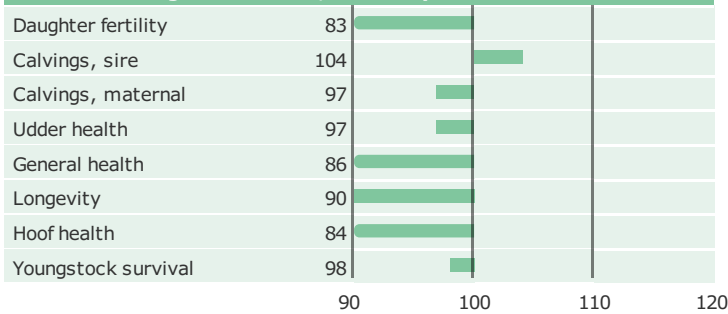

## PRODUCTION TRAITS

Number of daughters: 12361 , Reliability prod. 99%

## HEALTH TRAITS

Number of daughters: 11759 , Reliability 99%

## CONFORMATION TRAITS

Number of daughters: 6020 , Reliability 99%