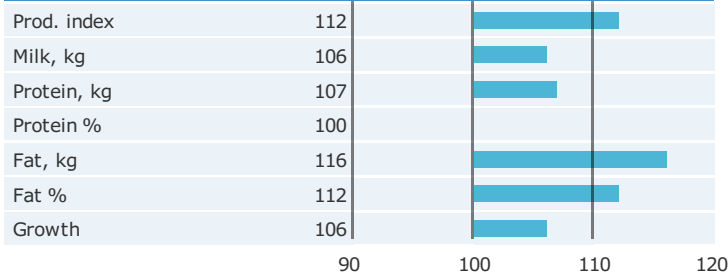

## PRODUCTION TRAITS

Number of daughters: 12361 , Reliability prod. 99%

## HEALTH TRAITS

Number of daughters: 11759 , Reliability 99%

## CONFORMATION TRAITS

Number of daughters: 6020 , Reliability 99%

## FUNCTIONAL TRAITS

Number of daughters: 6020 , Reliability 99%