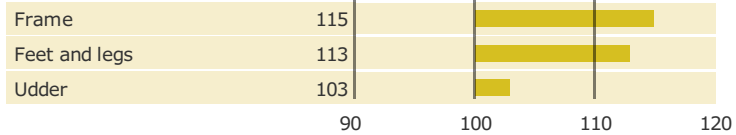

## PRODUCTION TRAITS

Number of daughters: 12361 , Reliability prod. 99%

## HEALTH TRAITS

Number of daughters: 11759 , Reliability 99%

## CONFORMATION TRAITS

Number of daughters: 6020 , Reliability 99%