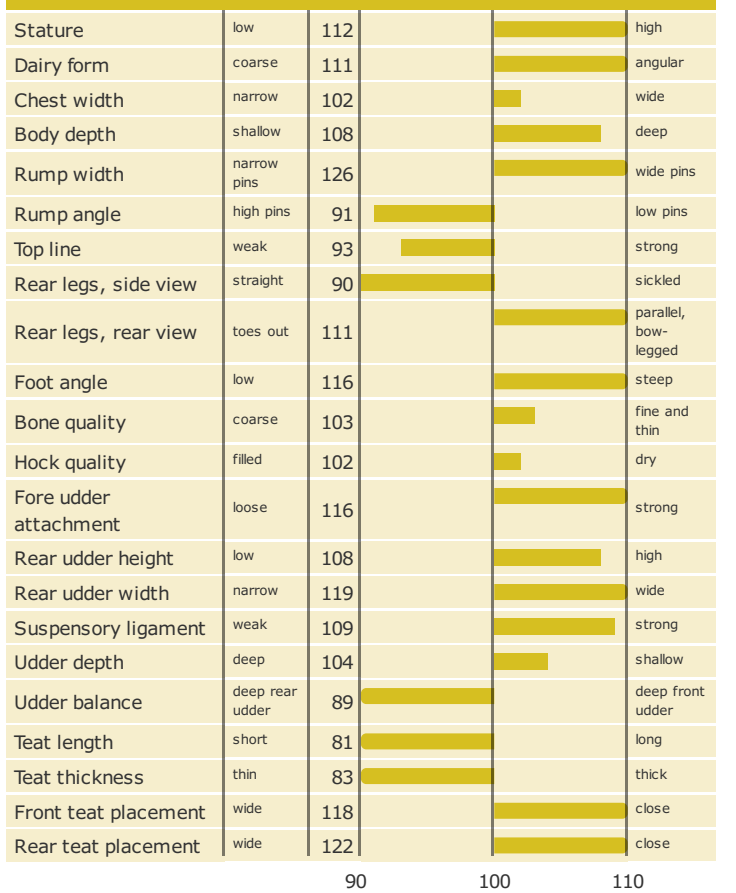

NAV Bull

NTM Guide

Genetic Info Guide

aAa: 135246   Kappa Casein: AB   Beta Casein: A1A2   Polled: n/a

Genetic Information: FMF SMF B12F B23F PIF

Breeder: Jørgen Helms, Barløse, Assens, Assens DNK
Breeding values are estimated: 02-07-2019