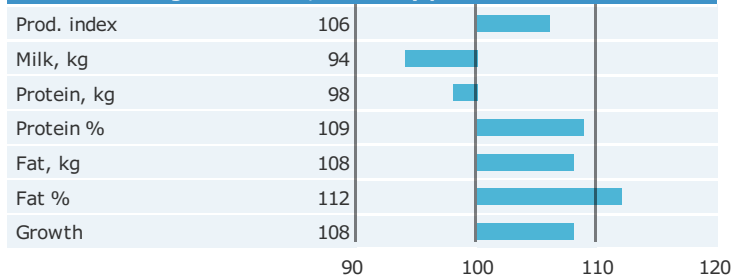

HEALTH TRAITS

Number of daughters: 1252 , Reliability 98%

CONFORMATION TRAITS

Number of daughters: 832 , Reliability 98%

FUNCTIONAL TRAITS

Number of daughters: 832 , Reliability 98%

CONFORMATION TRAITS

NAV Bull