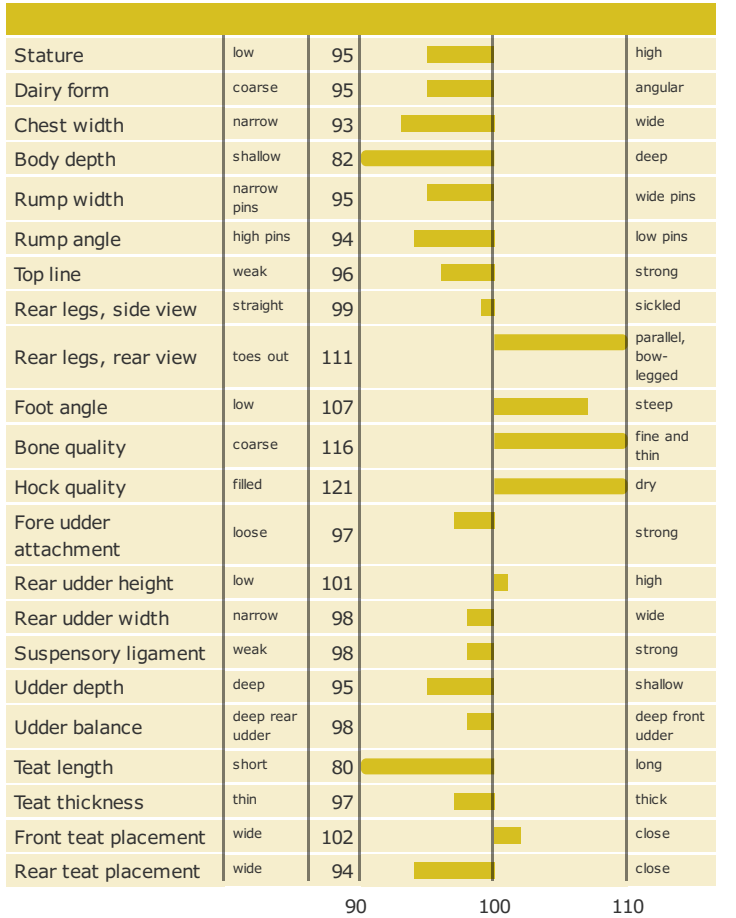

HEALTH TRAITS

Number of daughters: 1252 , Reliability 98%

CONFORMATION TRAITS

Number of daughters: 832 , Reliability 98%

FUNCTIONAL TRAITS

Number of daughters: 832 , Reliability 98%

CONFORMATION TRAITS

NAV Bull

NTM Guide

Genetic Info Guide

aAa: 342516 Kappa Casein: AB Beta Casein: A1A2 Polled: n/a

Genetic Information: JH1F

Breeder: Knud Vestergaard, Skelhøje, Karup J, Karup J DNK
Breeding values are estimated: 02-04-2019