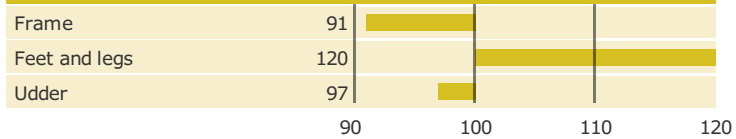

VJ Tester

303213

+18 NTM

Born: 14-03-2008

DJ Topholm x Q Hirse x Fyn Lemvig

© Elly Geverink

PRODUCTION TRAITS

Number of daughters: 1399 , Reliability prod. 99%

HEALTH TRAITS

Number of daughters: 1252 , Reliability 98%

CONFORMATION TRAITS

Number of daughters: 832 , Reliability 98%

FUNCTIONAL TRAITS

Number of daughters: 832 , Reliability 98%

CONFORMATION TRAITS

NAV Bull