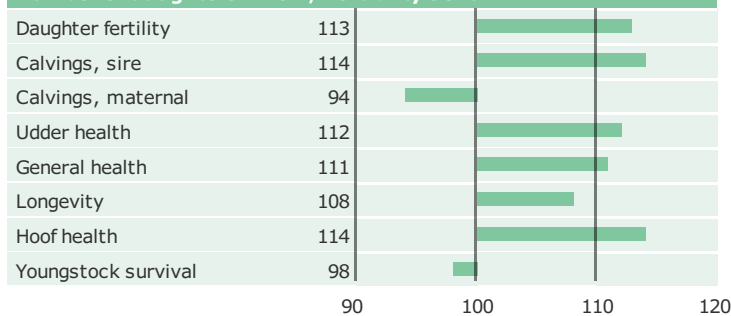

VJ Tester

303213

+18 NTM

Born: 14-03-2008

DJ Topholm x Q Hirse x Fyn Lemvig

© Elly Geverink

PRODUCTION TRAITS

Number of daughters: 1399 , Reliability prod. 99%

HEALTH TRAITS

Number of daughters: 1252 , Reliability 98%

CONFORMATION TRAITS

Number of daughters: 832 , Reliability 98%

FUNCTIONAL TRAITS

Number of daughters: 832 , Reliability 98%

CONFORMATION TRAITS

NAV Bull