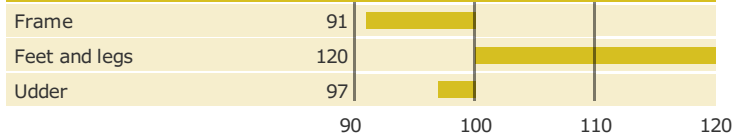

VJ Tester

303213

+18 NTM

Born: 14-03-2008

DJ Topholm x Q Hirse x Fyn Lemvig

© Elly Geverink

PRODUCTION TRAITS

Number of daughters: 1401 , Reliability prod. 99%

HEALTH TRAITS

Number of daughters: 1251 , Reliability 98%

CONFORMATION TRAITS

Number of daughters: 834 , Reliability 98%

FUNCTIONAL TRAITS

Number of daughters: 834 , Reliability 98%

CONFORMATION TRAITS

NAV Bull