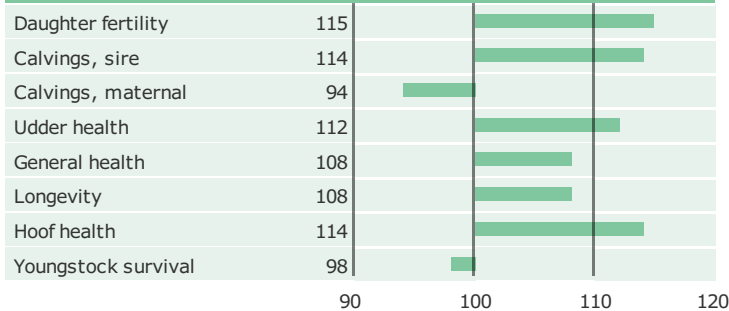

VJ Tester

303213

+18 NTM

Born: 14-03-2008

DJ Topholm x Q Hirse x Fyn Lemvig

© Elly Geverink

PRODUCTION TRAITS

Number of daughters: 1401 , Reliability prod. 99%

HEALTH TRAITS

Number of daughters: 1251 , Reliability 98%

CONFORMATION TRAITS

Number of daughters: 834 , Reliability 98%

FUNCTIONAL TRAITS

Number of daughters: 834 , Reliability 98%

CONFORMATION TRAITS

NAV Bull