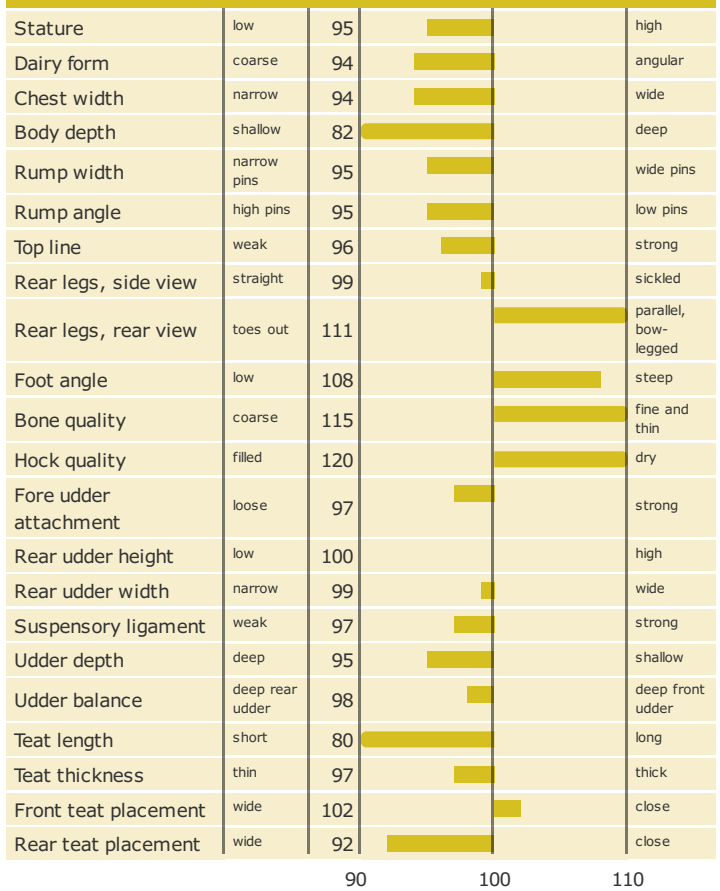

HEALTH TRAITS

Number of daughters: 1251 , Reliability 98%

CONFORMATION TRAITS

Number of daughters: 834 , Reliability 98%

FUNCTIONAL TRAITS

Number of daughters: 834 , Reliability 98%

CONFORMATION TRAITS

NAV Bull

NTM Guide

Genetic Info Guide

aAa: 342516 Kappa Casein: AB Beta Casein: A1A2 Polled: n/a

Genetic Information: JH1F

Breeder: Knud Vestergaard, Skelhøje, Karup J, Karup J DNK
Breeding values are estimated: 02-07-2019