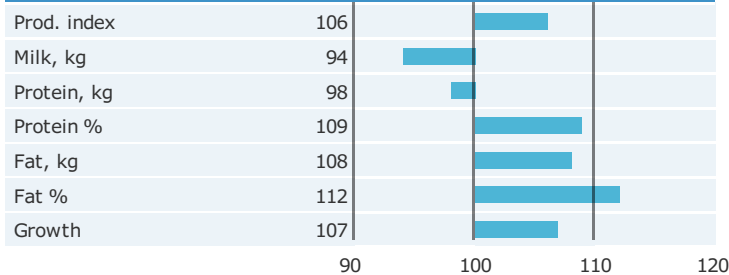

HEALTH TRAITS

Number of daughters: 1251 , Reliability 98%

CONFORMATION TRAITS

Number of daughters: 834 , Reliability 98%

FUNCTIONAL TRAITS

Number of daughters: 834 , Reliability 98%

CONFORMATION TRAITS

NAV Bull