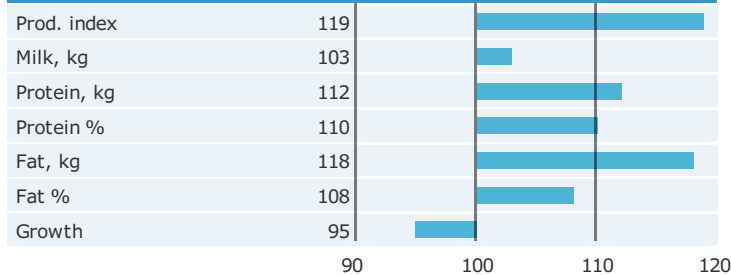

Born: 27-12-2015

VJ Rodme x DJ Zuma x DJ Prima

Alex Arkink

PRODUCTION TRAITS

Number of daughters: , Reliability prod. 76%

HEALTH TRAITS

Number of daughters: , Reliability 69%

CONFORMATION TRAITS

Number of daughters: , Reliability 67%

FUNCTIONAL TRAITS

Number of daughters: , Reliability 67%

CONFORMATION TRAITS

NAV Bull

NTM Guide

Genetic Info Guide

aAa: 243