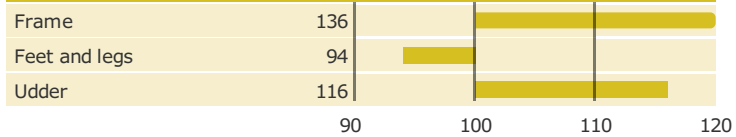

Born: 27-12-2015

VJ Rodme x DJ Zuma x DJ Prima

Alex Arkink

PRODUCTION TRAITS

Number of daughters: , Reliability prod. 76%

HEALTH TRAITS

Number of daughters: , Reliability 69%

CONFORMATION TRAITS

Number of daughters: , Reliability 67%

FUNCTIONAL TRAITS

Number of daughters: , Reliability 67%

CONFORMATION TRAITS

NAV Bull

NTM Guide

Genetic Info Guide

aAa: 243