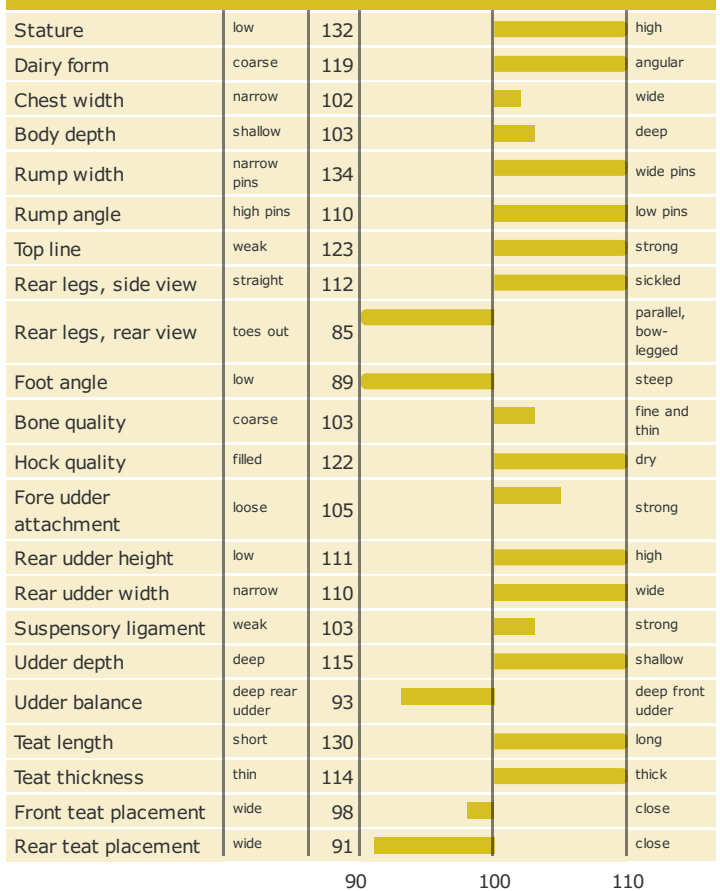

Number of daughters: , Reliability 67%

FUNCTIONAL TRAITS

Number of daughters: , Reliability 67%

CONFORMATION TRAITS

NAV Bull

NTM Guide

Genetic Info Guide

aAa: 243

Kappa Casein: BB

Beta Casein: A2A2

Polled: n/a

Genetic Information: JH1F

Breeder: Landmand Palle Bjerggaard Hansen, Ullerslev DNK

Breeding values are estimated: 02-07-2019