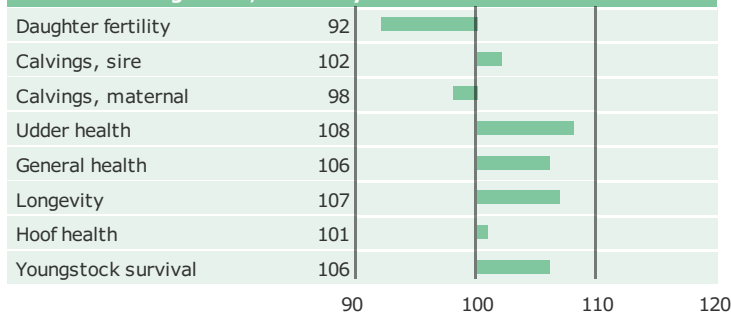

Born: 27-12-2015

VJ Rodme x DJ Zuma x DJ Prima

Alex Arkink

PRODUCTION TRAITS

Number of daughters: , Reliability prod. 76%

HEALTH TRAITS

Number of daughters: , Reliability 69%

CONFORMATION TRAITS

Number of daughters: , Reliability 67%

FUNCTIONAL TRAITS

Number of daughters: , Reliability 67%

CONFORMATION TRAITS

NAV Bull

NTM Guide

Genetic Info Guide

aAa: 243