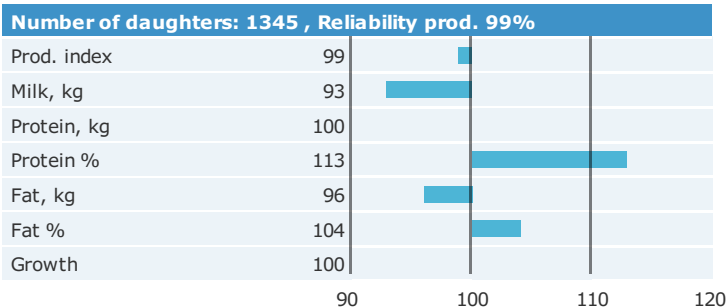

Born: 05-09-2008

DJ Prima x DJ Trick x Q Impuls

PRODUCTION TRAITS

HEALTH TRAITS

CONFORMATION TRAITS

FUNCTIONAL TRAITS

CONFORMATION TRAITS

[NAV Bull](#)