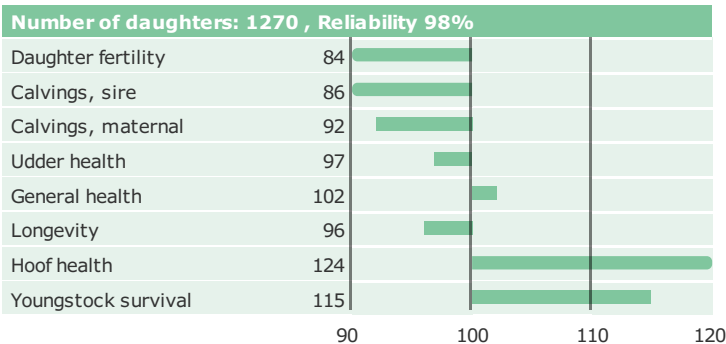

Born: 05-09-2008

DJ Prima x DJ Trick x Q Impuls

PRODUCTION TRAITS

HEALTH TRAITS

CONFORMATION TRAITS

FUNCTIONAL TRAITS

CONFORMATION TRAITS

[NAV Bull](#)