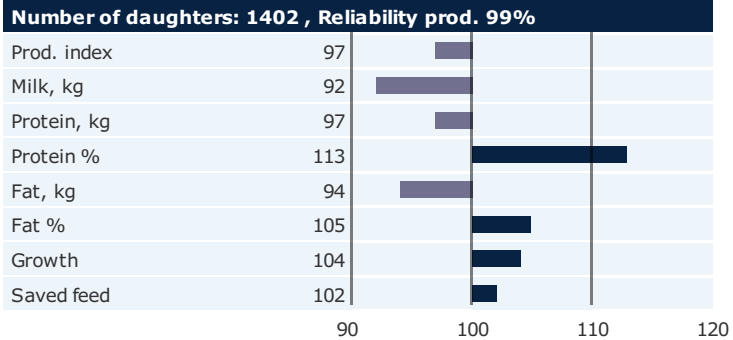

Born: 05-09-2008
DJ Prima x DJ Trick x Q Impuls

CONFORMATION TRAITS

PRODUCTION TRAITS

HEALTH TRAITS

FUNCTIONAL TRAITS

CONFORMATION TRAITS

NAV Bull

NTM Guide