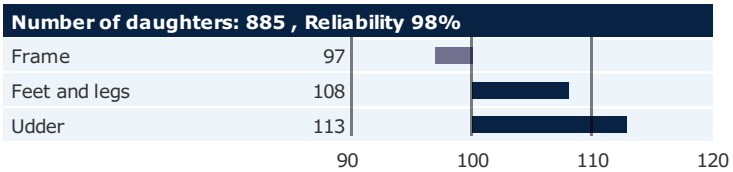

Born: 05-09-2008
DJ Prima x DJ Trick x Q Impuls

CONFORMATION TRAITS

PRODUCTION TRAITS

HEALTH TRAITS

FUNCTIONAL TRAITS

CONFORMATION TRAITS

NAV Bull

NTM Guide