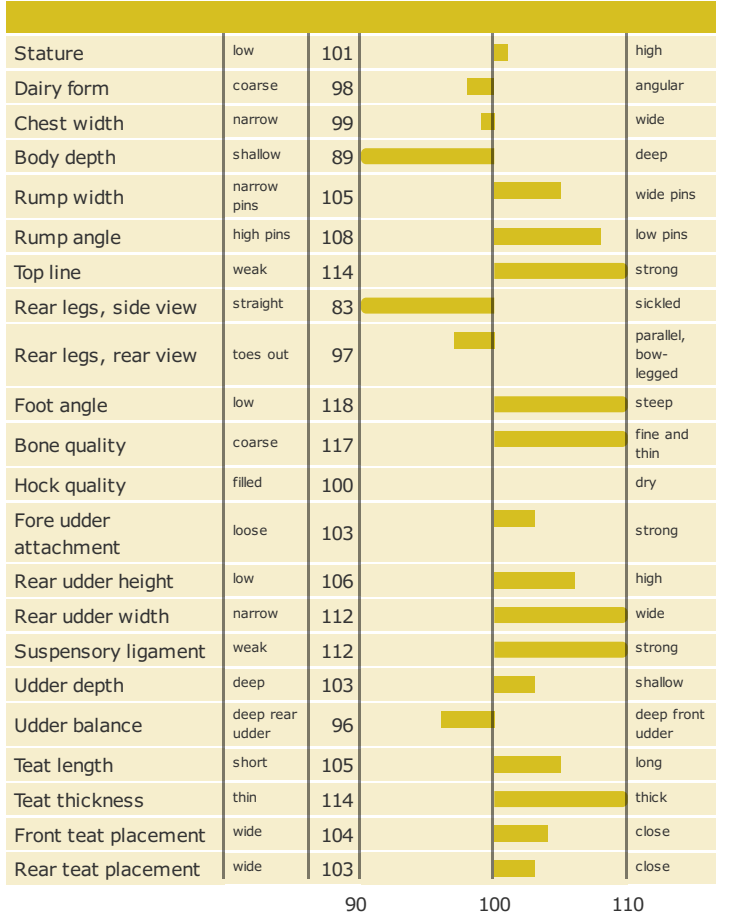

Born: 24-01-2013
VJ Link x DJ May x DJ Give

PRODUCTION TRAITS

Number of daughters: 508 , Reliability prod. 98%

HEALTH TRAITS

Number of daughters: 456 , Reliability 93%

CONFORMATION TRAITS

Number of daughters: 213 , Reliability 94%

FUNCTIONAL TRAITS

Number of daughters: 213 , Reliability 94%

CONFORMATION TRAITS

NAV Bull | NTM Guide | Genetic Info Guide

aAa: 426531 Kappa Casein: AB Beta Casein: A2A2 Polled: n/a

Genetic Information:

Breeder: Frede Schultz Drostrupgård, , Vejen, Vejen DNK
Breeding values are estimated: 02-04-2019