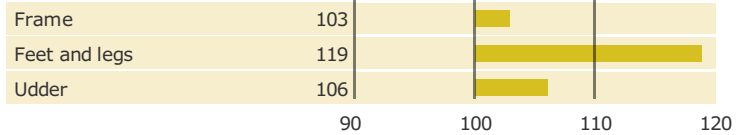

Born: 24-01-2013
VJ Link x DJ May x DJ Give

PRODUCTION TRAITS

Number of daughters: 508 , Reliability prod. 98%

HEALTH TRAITS

Number of daughters: 456 , Reliability 93%

CONFORMATION TRAITS

Number of daughters: 213 , Reliability 94%

FUNCTIONAL TRAITS

Number of daughters: 213 , Reliability 94%

CONFORMATION TRAITS

NAV Bull | NTM Guide | Genetic Info Guide

aAa: 426531 Kappa Casein: AB Beta Casein: A2A2 Polled: n/a

Genetic Information:

Breeder: Frede Schultz Drostrupgård, , Vejen, Vejen DNK
Breeding values are estimated: 02-04-2019