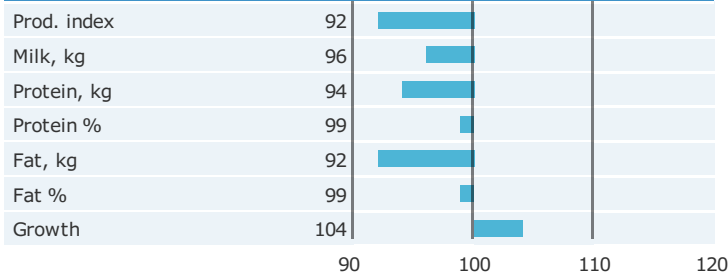

Born: 24-01-2013
VJ Link x DJ May x DJ Give

PRODUCTION TRAITS

Number of daughters: 508 , Reliability prod. 98%

HEALTH TRAITS

Number of daughters: 456 , Reliability 93%

CONFORMATION TRAITS

Number of daughters: 213 , Reliability 94%

FUNCTIONAL TRAITS

Number of daughters: 213 , Reliability 94%

CONFORMATION TRAITS

NAV Bull | NTM Guide | Genetic Info Guide

aAa: 426531 Kappa Casein: AB Beta Casein: A2A2 Polled: n/a

Genetic Information:

Breeder: Frede Schultz Drostrupgård, , Vejen, Vejen DNK
Breeding values are estimated: 02-04-2019