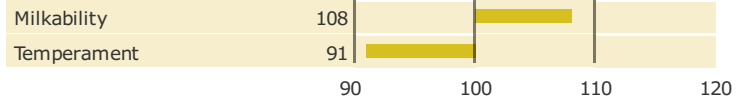

Born: 24-01-2013
VJ Link x DJ May x DJ Give

PRODUCTION TRAITS

Number of daughters: 508 , Reliability prod. 98%

HEALTH TRAITS

Number of daughters: 456 , Reliability 93%

CONFORMATION TRAITS

Number of daughters: 213 , Reliability 94%

FUNCTIONAL TRAITS

Number of daughters: 213 , Reliability 94%

CONFORMATION TRAITS

NAV Bull | NTM Guide | Genetic Info Guide

aAa: 426531 Kappa Casein: AB Beta Casein: A2A2 Polled: n/a

Genetic Information:

Breeder: Frede Schultz Drostrupgård, , Vejen, Vejen DNK
Breeding values are estimated: 02-04-2019