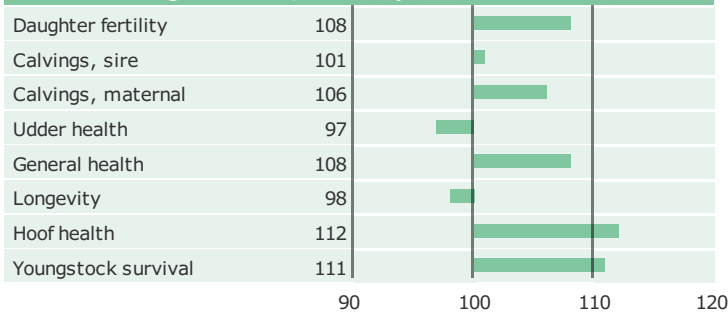

Born: 24-01-2013
VJ Link x DJ May x DJ Give

PRODUCTION TRAITS

Number of daughters: 508 , Reliability prod. 98%

HEALTH TRAITS

Number of daughters: 456 , Reliability 93%

CONFORMATION TRAITS

Number of daughters: 213 , Reliability 94%

FUNCTIONAL TRAITS

Number of daughters: 213 , Reliability 94%

CONFORMATION TRAITS

NAV Bull | NTM Guide | Genetic Info Guide

aAa: 426531 Kappa Casein: AB Beta Casein: A2A2 Polled: n/a

Genetic Information:

Breeder: Frede Schultz Drostrupgård, , Vejen, Vejen DNK
Breeding values are estimated: 02-04-2019