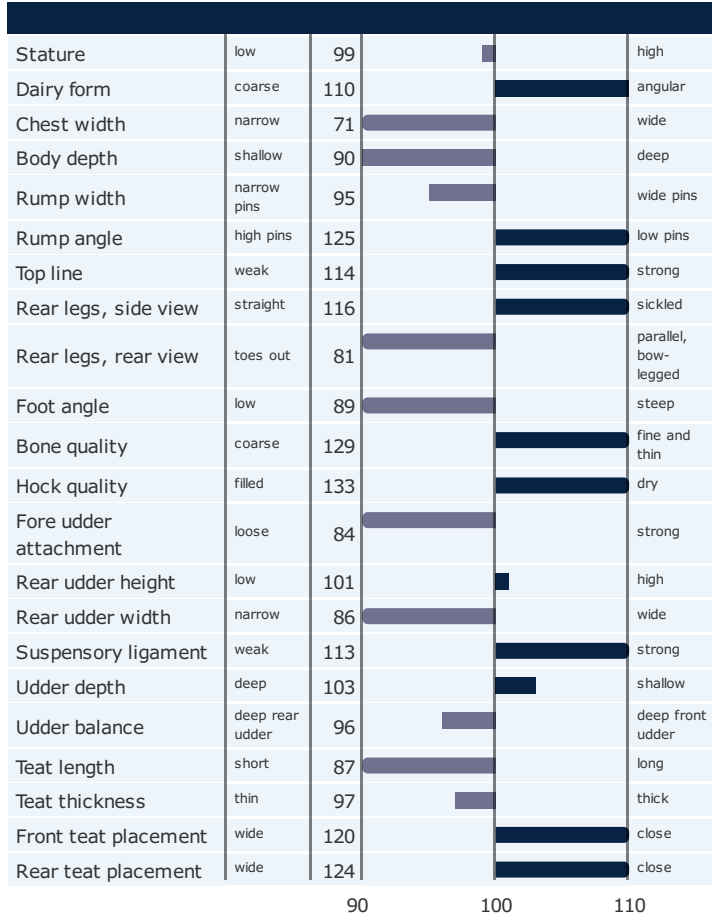

Born: 16-01-2014
VJ Lure x DJ Hibe x DJ Lix

PRODUCTION TRAITS

Number of daughters: 1513 , Reliability prod. 99%

HEALTH TRAITS

Number of daughters: 1322 , Reliability 98%

CONFORMATION TRAITS

FUNCTIONAL TRAITS

Number of daughters: 936 , Reliability 99%

CONFORMATION TRAITS

Number of daughters: 936 , Reliability 99%

NAV Bull

NTM Guide

Genetic Info Guide

aAa: 243 Kappa Casein: BB Beta Casein: A2A2 Polled: Pos Horned