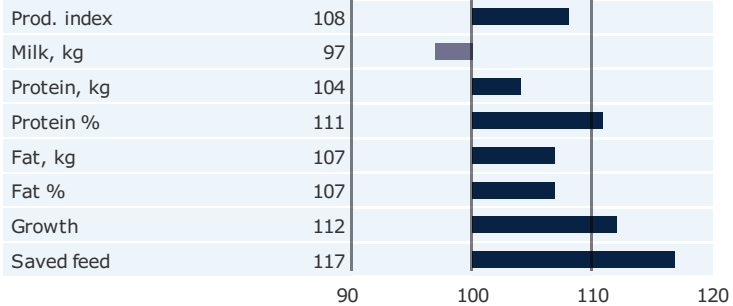

Born: 16-01-2014
VJ Lure x DJ Hibe x DJ Lix

PRODUCTION TRAITS

Number of daughters: 1513 , Reliability prod. 99%

HEALTH TRAITS

Number of daughters: 1322 , Reliability 98%

CONFORMATION TRAITS

FUNCTIONAL TRAITS

Number of daughters: 936 , Reliability 99%

CONFORMATION TRAITS

Number of daughters: 936 , Reliability 99%

NAV Bull

NTM Guide

Genetic Info Guide

aAa: 243 Kappa Casein: BB Beta Casein: A2A2 Polled: Pos Horned