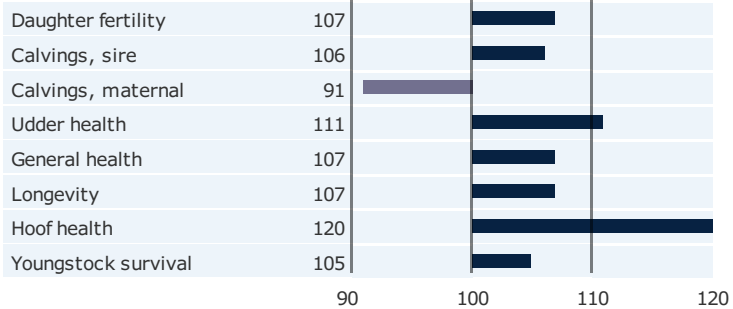

Born: 16-01-2014
VJ Lure x DJ Hibe x DJ Lix

PRODUCTION TRAITS

Number of daughters: 1513 , Reliability prod. 99%

HEALTH TRAITS

Number of daughters: 1322 , Reliability 98%

CONFORMATION TRAITS

FUNCTIONAL TRAITS

Number of daughters: 936 , Reliability 99%

CONFORMATION TRAITS

Number of daughters: 936 , Reliability 99%

NAV Bull

NTM Guide

Genetic Info Guide

aAa: 243 Kappa Casein: BB Beta Casein: A2A2 Polled: Pos Horned