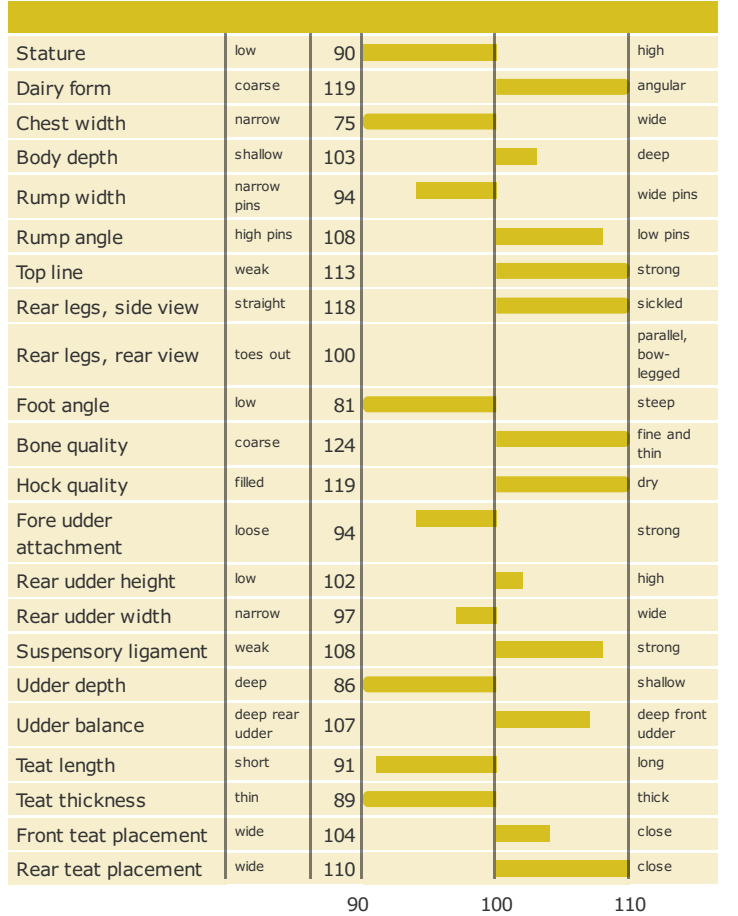

CONFORMATION TRAITS

NAV Bull

NTM Guide

Genetic Info Guide

aAa: 135

Kappa Casein: BB

Beta Casein: A2A2

Polled: n/a

Genetic Information: JH1F

Breeder: Anders Peder Bang, Husby, Ejby, Ejby DNK

Breeding values are estimated: 02-04-2019