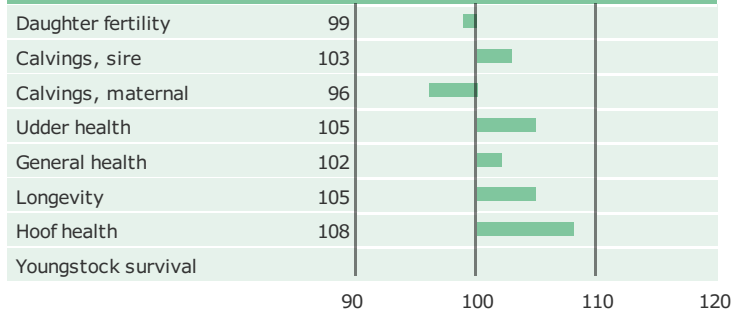

Born: 23-10-2014

VJ Lukowa x DJ Bindy x DJ Hulk

## PRODUCTION TRAITS

Number of daughters: 2 , Reliability prod. 76%

## HEALTH TRAITS

Number of daughters: 1 , Reliability 67%

## CONFORMATION TRAITS

Number of daughters: , Reliability 67%