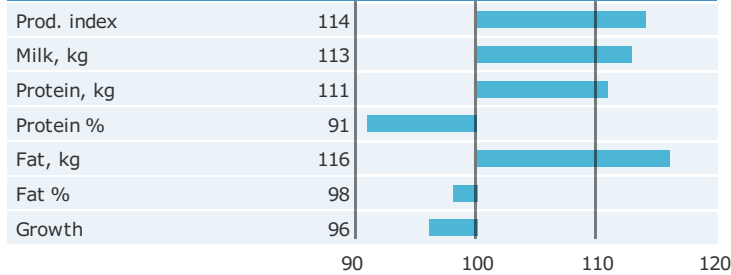

## PRODUCTION TRAITS

Number of daughters: 2 , Reliability prod. 76%

## HEALTH TRAITS

Number of daughters: 1 , Reliability 67%

## CONFORMATION TRAITS

Number of daughters: , Reliability 67%