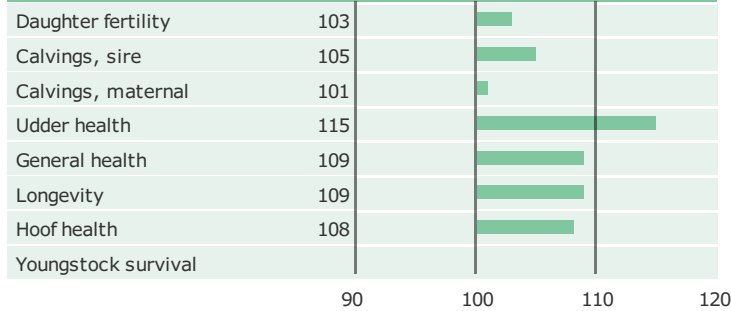

# VJ Leica

304581

Born: 29-05-2017  
VJ Lejby x VJ Link x DJ Hulk

### PRODUCTION TRAITS

Number of daughters: , Reliability prod. 70%

### HEALTH TRAITS

Number of daughters: , Reliability 61%

### CONFORMATION TRAITS

Number of daughters: , Reliability 61%