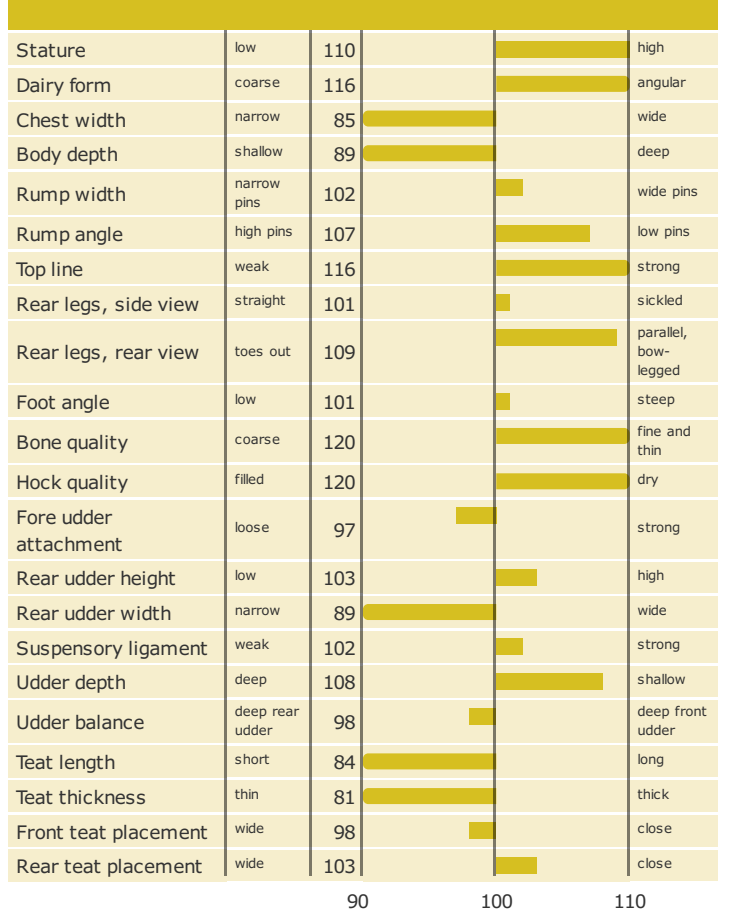

CONFORMATION TRAITS

[NAV Bull](#) [NTM Guide](#) [Genetic Info Guide](#)

aAa: 426351   Kappa Casein: BB   Beta Casein: A2A2   Polled: n/a

Genetic Information:

Breeder: Risholm, Hasle DNK
Breeding values are estimated: 02-04-2019