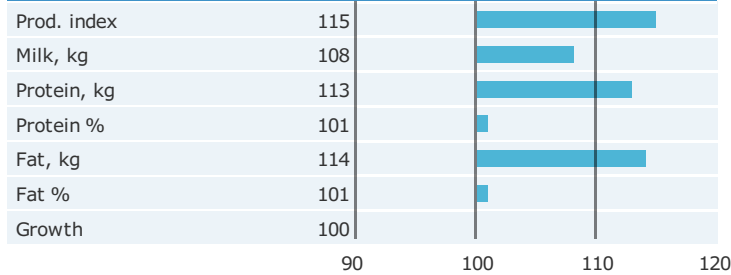

### PRODUCTION TRAITS

Number of daughters: , Reliability prod. 70%

### HEALTH TRAITS

Number of daughters: , Reliability 61%