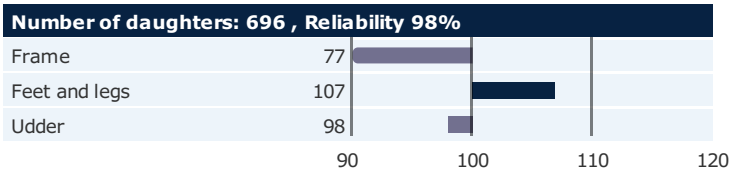

Born: 05-02-2012
VJ Lure x DJ May x Q Laf

CONFORMATION TRAITS

PRODUCTION TRAITS

HEALTH TRAITS

FUNCTIONAL TRAITS

CONFORMATION TRAITS

NAV Bull | NTM Guide | Genetic Info Guide

aAa: 546312 Kappa Casein: BB Beta Casein: A2A2 Polled: n/a

Genetic Information:

Breeder: Anders og Mette Kappel, Virket, Eskilstrup, Eskilstrup DNK
Breeding values are estimated: 06-10-2020