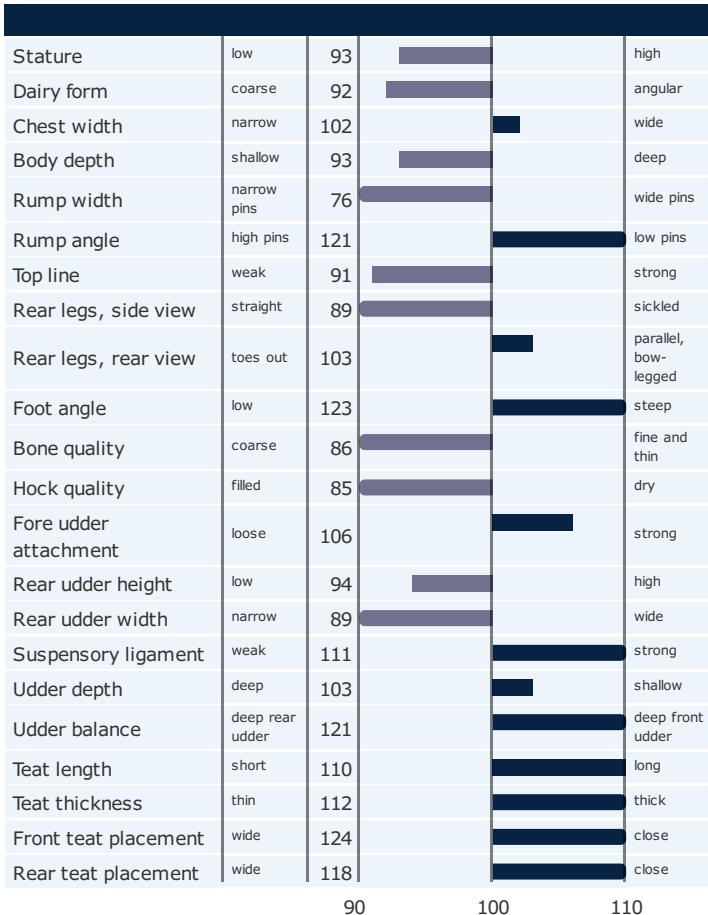

Born: 05-02-2012
VJ Lure x DJ May x Q Laf

CONFORMATION TRAITS

PRODUCTION TRAITS

HEALTH TRAITS

FUNCTIONAL TRAITS

CONFORMATION TRAITS

NAV Bull | NTM Guide | Genetic Info Guide

aAa: 546312 Kappa Casein: BB Beta Casein: A2A2 Polled: n/a

Genetic Information:

Breeder: Anders og Mette Kappel, Virket, Eskilstrup, Eskilstrup DNK
Breeding values are estimated: 06-10-2020