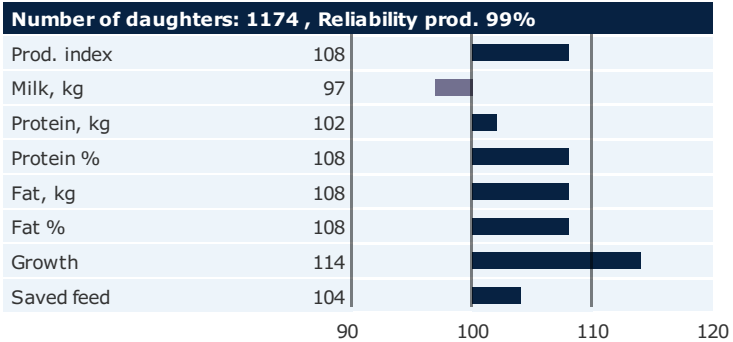

Born: 05-02-2012
VJ Lure x DJ May x Q Laf

CONFORMATION TRAITS

PRODUCTION TRAITS

HEALTH TRAITS

FUNCTIONAL TRAITS

CONFORMATION TRAITS

NAV Bull | NTM Guide | Genetic Info Guide

aAa: 546312 Kappa Casein: BB Beta Casein: A2A2 Polled: n/a

Genetic Information:

Breeder: Anders og Mette Kappel, Virket, Eskilstrup, Eskilstrup DNK
Breeding values are estimated: 06-10-2020