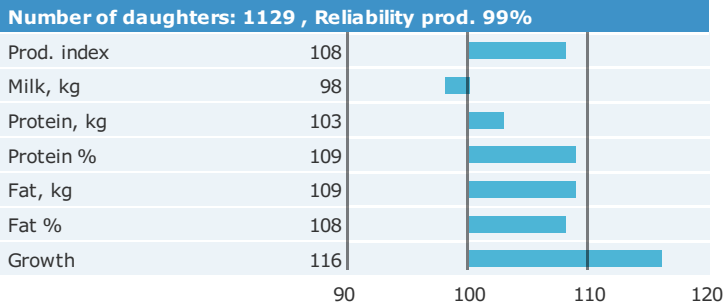

Born: 05-02-2012
VJ Lure x DJ May x Q Laf

PRODUCTION TRAITS

HEALTH TRAITS

CONFORMATION TRAITS

FUNCTIONAL TRAITS

CONFORMATION TRAITS

NAV Bull | NTM Guide | Genetic Info Guide

aAa: 546312 Kappa Casein: BB Beta Casein: A2A2 Polled: n/a

Genetic Information:

Breeder: Anders og Mette Kappel, Virket, Eskilstrup, Eskilstrup DNK
Breeding values are estimated: 02-04-2019