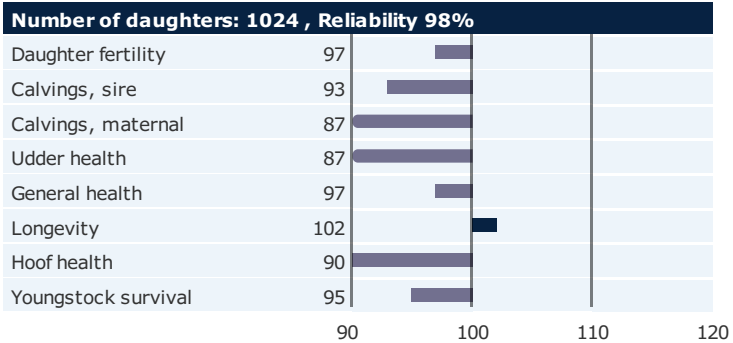

Born: 05-02-2012
VJ Lure x DJ May x Q Laf

CONFORMATION TRAITS

PRODUCTION TRAITS

HEALTH TRAITS

FUNCTIONAL TRAITS

CONFORMATION TRAITS

NAV Bull | NTM Guide | Genetic Info Guide

aAa: 546312 Kappa Casein: BB Beta Casein: A2A2 Polled: n/a

Genetic Information:

Breeder: Anders og Mette Kappel, Virket, Eskilstrup, Eskilstrup DNK
Breeding values are estimated: 06-10-2020