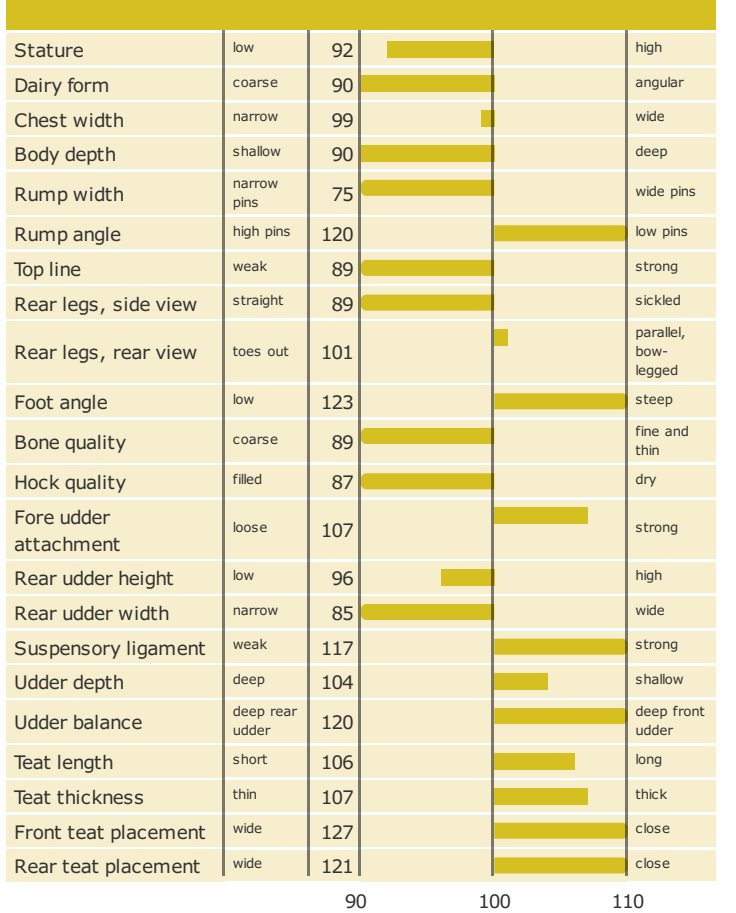

Born: 05-02-2012
VJ Lure x DJ May x Q Laf

PRODUCTION TRAITS

HEALTH TRAITS

CONFORMATION TRAITS

FUNCTIONAL TRAITS

CONFORMATION TRAITS

NAV Bull | NTM Guide | Genetic Info Guide

aAa: 546312 Kappa Casein: BB Beta Casein: A2A2 Polled: n/a

Genetic Information:

Breeder: Anders og Mette Kappel, Virket, Eskilstrup, Eskilstrup DNK
Breeding values are estimated: 02-04-2019