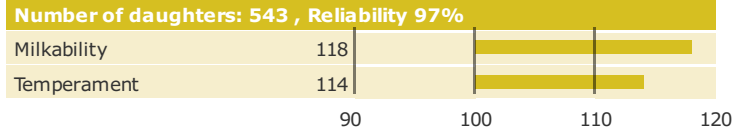

Born: 05-02-2012
VJ Lure x DJ May x Q Laf

PRODUCTION TRAITS

HEALTH TRAITS

CONFORMATION TRAITS

FUNCTIONAL TRAITS

CONFORMATION TRAITS

NAV Bull | NTM Guide | Genetic Info Guide

aAa: 546312 Kappa Casein: BB Beta Casein: A2A2 Polled: n/a

Genetic Information:

Breeder: Anders og Mette Kappel, Virket, Eskilstrup, Eskilstrup DNK
Breeding values are estimated: 02-04-2019