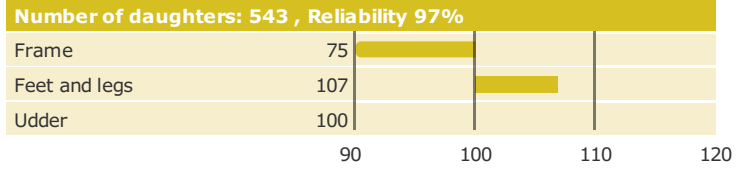

Born: 05-02-2012
VJ Lure x DJ May x Q Laf

PRODUCTION TRAITS

HEALTH TRAITS

CONFORMATION TRAITS

FUNCTIONAL TRAITS

CONFORMATION TRAITS

NAV Bull | NTM Guide | Genetic Info Guide

aAa: 546312 Kappa Casein: BB Beta Casein: A2A2 Polled: n/a

Genetic Information:

Breeder: Anders og Mette Kappel, Virket, Eskilstrup, Eskilstrup DNK
Breeding values are estimated: 02-04-2019