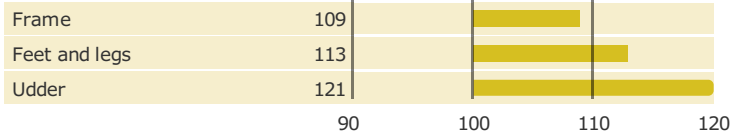

Born: 18-06-2017

VJ Lobo x VJ Janko x DJ Zuma

PRODUCTION TRAITS

Number of daughters: , Reliability prod. 70%

HEALTH TRAITS

Number of daughters: , Reliability 62%

CONFORMATION TRAITS

Number of daughters: , Reliability 61%

FUNCTIONAL TRAITS

Number of daughters: , Reliability 61%

CONFORMATION TRAITS

NAV Bull

NTM Guide

Genetic Info Guide

aAa: 426351 Kappa Casein: BB Beta Casein: A2A2 Polled: n/a

Genetic Information: