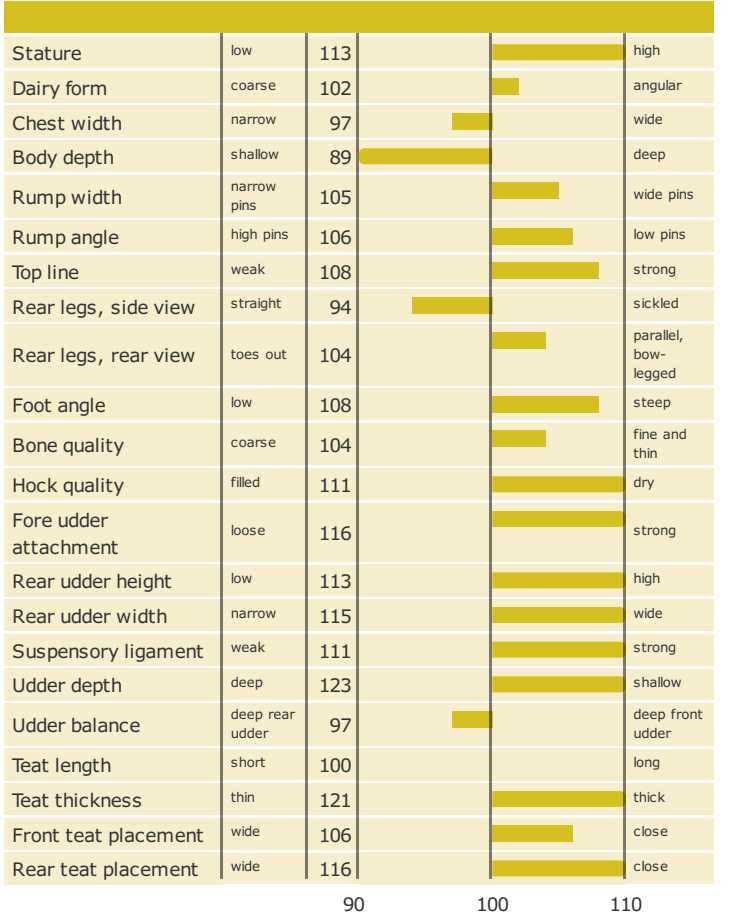

Born: 18-06-2017

VJ Lobo x VJ Janko x DJ Zuma

PRODUCTION TRAITS

Number of daughters: , Reliability prod. 70%

HEALTH TRAITS

Number of daughters: , Reliability 62%

CONFORMATION TRAITS

Number of daughters: , Reliability 61%

FUNCTIONAL TRAITS

Number of daughters: , Reliability 61%

CONFORMATION TRAITS

NAV Bull

NTM Guide

Genetic Info Guide

aAa: 426351 Kappa Casein: BB Beta Casein: A2A2 Polled: n/a

Genetic Information:

Breeder: Cornelis Jan Barsingerhorn, Tønder DNK
Breeding values are estimated: 02-04-2019