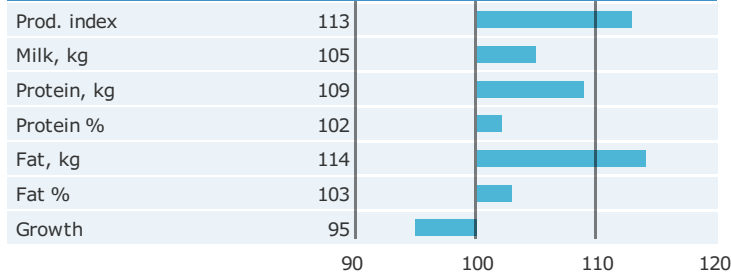

Born: 18-06-2017

VJ Lobo x VJ Janko x DJ Zuma

PRODUCTION TRAITS

Number of daughters: , Reliability prod. 70%

HEALTH TRAITS

Number of daughters: , Reliability 62%

CONFORMATION TRAITS

Number of daughters: , Reliability 61%

FUNCTIONAL TRAITS

Number of daughters: , Reliability 61%

CONFORMATION TRAITS

NAV Bull

NTM Guide

Genetic Info Guide

aAa: 426351 Kappa Casein: BB Beta Casein: A2A2 Polled: n/a

Genetic Information: