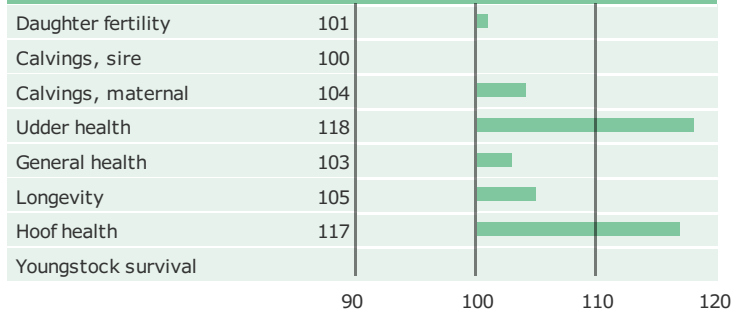

Born: 18-06-2017

VJ Lobo x VJ Janko x DJ Zuma

PRODUCTION TRAITS

Number of daughters: , Reliability prod. 70%

HEALTH TRAITS

Number of daughters: , Reliability 62%

CONFORMATION TRAITS

Number of daughters: , Reliability 61%

FUNCTIONAL TRAITS

Number of daughters: , Reliability 61%

CONFORMATION TRAITS

NAV Bull

NTM Guide

Genetic Info Guide

aAa: 426351 Kappa Casein: BB Beta Casein: A2A2 Polled: n/a

Genetic Information: