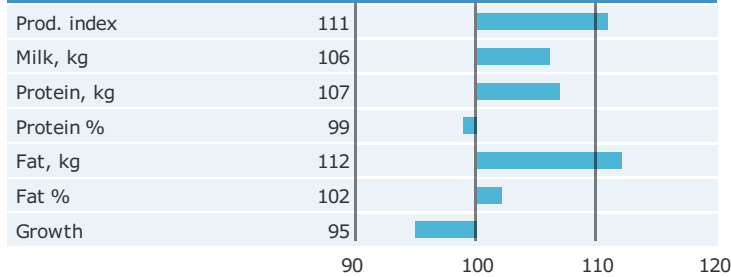

Born: 18-06-2017

VJ Lobo x VJ Janko x DJ Zuma

PRODUCTION TRAITS

Number of daughters: , Reliability prod. 73%

HEALTH TRAITS

Number of daughters: , Reliability 65%

CONFORMATION TRAITS

Number of daughters: , Reliability 62%

FUNCTIONAL TRAITS

Number of daughters: , Reliability 62%

CONFORMATION TRAITS

NAV Bull

NTM Guide

Genetic Info Guide

aAa: 426351 Kappa Casein: BB Beta Casein: A2A2 Polled: n/a

Genetic Information: