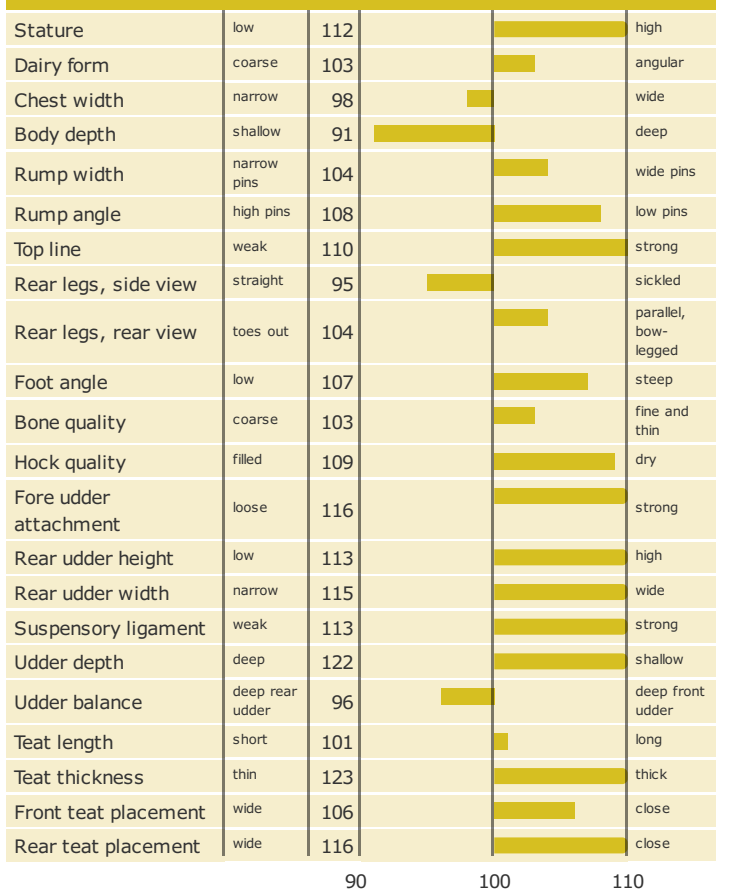

Born: 18-06-2017

VJ Lobo x VJ Janko x DJ Zuma

PRODUCTION TRAITS

Number of daughters: , Reliability prod. 73%

HEALTH TRAITS

Number of daughters: , Reliability 65%

CONFORMATION TRAITS

Number of daughters: , Reliability 62%

FUNCTIONAL TRAITS

Number of daughters: , Reliability 62%

CONFORMATION TRAITS

NAV Bull

NTM Guide

Genetic Info Guide

aAa: 426351 Kappa Casein: BB Beta Casein: A2A2 Polled: n/a

Genetic Information:

Breeder: Cornelis Jan Barsingerhorn, Tønder DNK
Breeding values are estimated: 02-07-2019