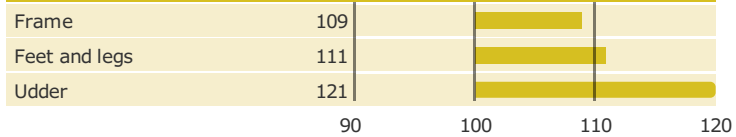

Born: 18-06-2017

VJ Lobo x VJ Janko x DJ Zuma

PRODUCTION TRAITS

Number of daughters: , Reliability prod. 73%

HEALTH TRAITS

Number of daughters: , Reliability 65%

CONFORMATION TRAITS

Number of daughters: , Reliability 62%

FUNCTIONAL TRAITS

Number of daughters: , Reliability 62%

CONFORMATION TRAITS

NAV Bull

NTM Guide

Genetic Info Guide

aAa: 426351 Kappa Casein: BB Beta Casein: A2A2 Polled: n/a

Genetic Information: