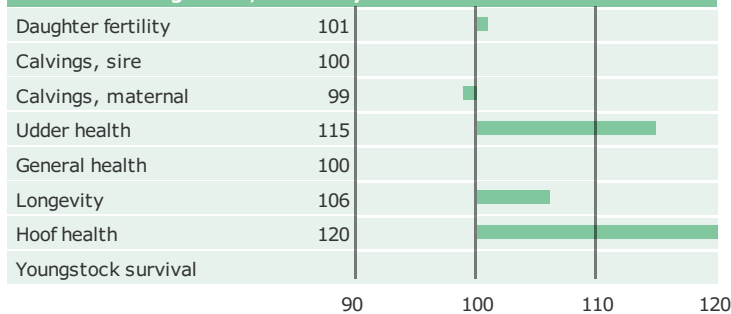

Born: 18-06-2017

VJ Lobo x VJ Janko x DJ Zuma

PRODUCTION TRAITS

Number of daughters: , Reliability prod. 73%

HEALTH TRAITS

Number of daughters: , Reliability 65%

CONFORMATION TRAITS

Number of daughters: , Reliability 62%

FUNCTIONAL TRAITS

Number of daughters: , Reliability 62%

CONFORMATION TRAITS

NAV Bull

NTM Guide

Genetic Info Guide

aAa: 426351 Kappa Casein: BB Beta Casein: A2A2 Polled: n/a

Genetic Information: