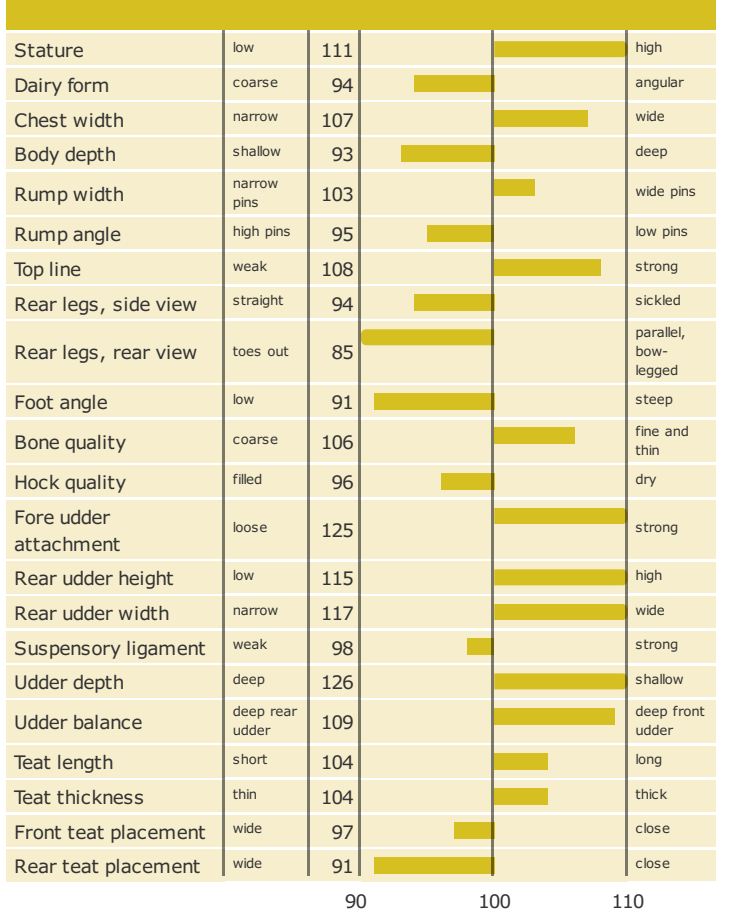

CONFORMATION TRAITS

NAV Bull

NTM Guide

Genetic Info Guide

aAa: 243516   Kappa Casein: AB   Beta Casein: A2A2   Polled: n/a

Genetic Information: JH1F

Breeder: Høholt V/Morten Jensen, Ilbjerger, Hjørring, Hjørring DNK
Breeding values are estimated: 02-07-2019