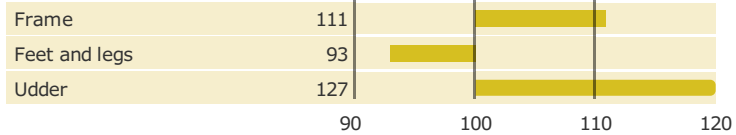

### PRODUCTION TRAITS

Number of daughters: 234 , Reliability prod. 96%

### HEALTH TRAITS

Number of daughters: 212 , Reliability 90%

### CONFORMATION TRAITS

Number of daughters: 141 , Reliability 91%