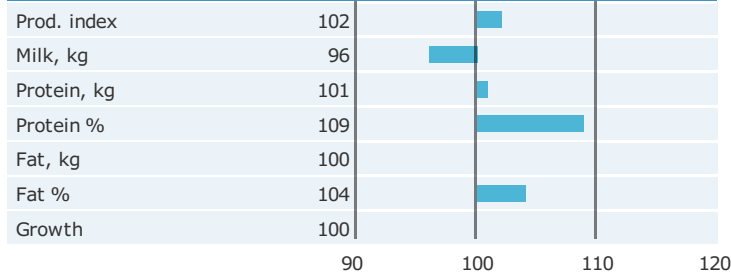

### PRODUCTION TRAITS

Number of daughters: 234 , Reliability prod. 96%

### HEALTH TRAITS

Number of daughters: 212 , Reliability 90%