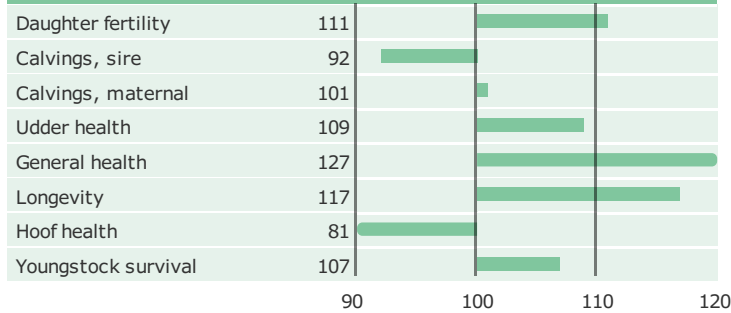

### PRODUCTION TRAITS

Number of daughters: 234 , Reliability prod. 96%

### HEALTH TRAITS

Number of daughters: 212 , Reliability 90%

### CONFORMATION TRAITS

Number of daughters: 141 , Reliability 91%

### FUNCTIONAL TRAITS

Number of daughters: 141 , Reliability 91%