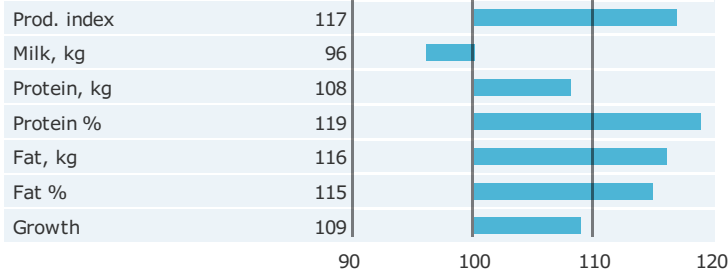

### PRODUCTION TRAITS

Number of daughters: , Reliability prod. 76%

### HEALTH TRAITS

Number of daughters: , Reliability 70%

### CONFORMATION TRAITS

Number of daughters: , Reliability 70%