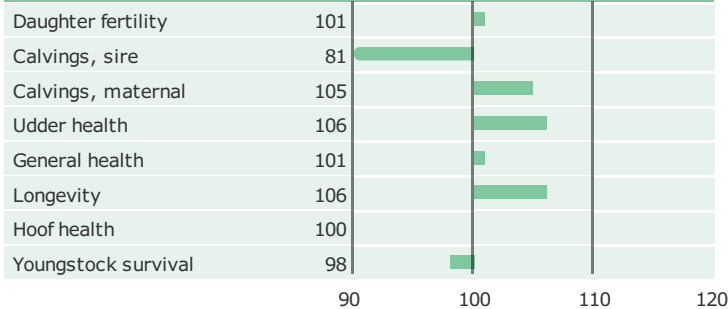

### PRODUCTION TRAITS

Number of daughters: , Reliability prod. 76%

### HEALTH TRAITS

Number of daughters: , Reliability 70%

### CONFORMATION TRAITS

Number of daughters: , Reliability 70%