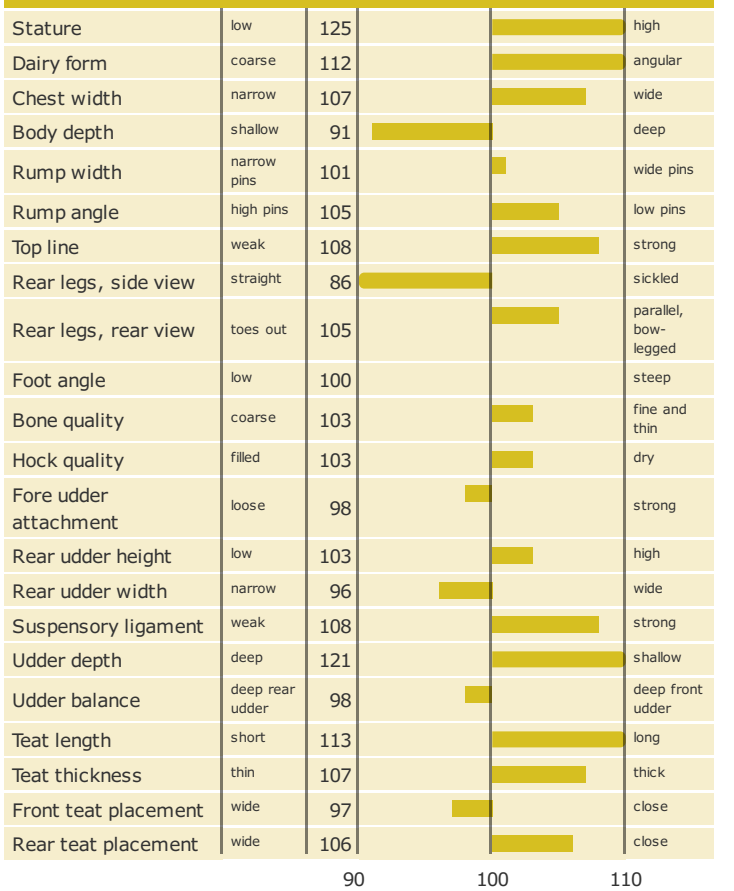

NAV Bull

NTM Guide

Genetic Info Guide

aAa: 543

Kappa Casein: BB

Beta Casein: A2A2

Polled: n/a

Genetic Information: JH1F

Breeder: Vagn L Petersen, , Skjern, Skjern DNK

Breeding values are estimated: 02-04-2019