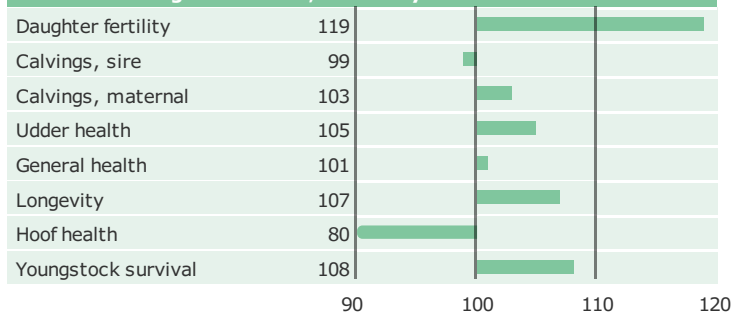

VJ Hilario

303406

+11 NTM

Born: 09-10-2009

Q Hirse x Q Impuls x Fyn Lemvig

PRODUCTION TRAITS

Number of daughters: 2483 , Reliability prod. 99%

HEALTH TRAITS

Number of daughters: 2284 , Reliability 98%

CONFORMATION TRAITS

Number of daughters: 1217 , Reliability 99%

FUNCTIONAL TRAITS

Number of daughters: 1217 , Reliability 99%

CONFORMATION TRAITS

NAV Bull

NTM Guide