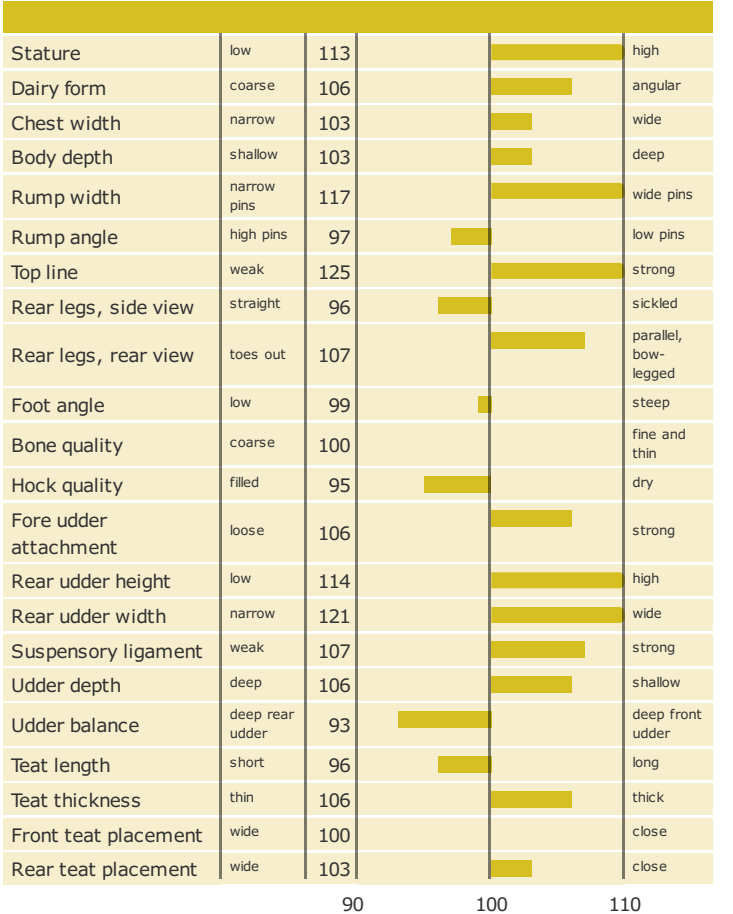

VJ Hilario

303406

+11 NTM

Born: 09-10-2009

Q Hirse x Q Impuls x Fyn Lemvig

PRODUCTION TRAITS

Number of daughters: 2483 , Reliability prod. 99%

HEALTH TRAITS

Number of daughters: 2284 , Reliability 98%

CONFORMATION TRAITS

Number of daughters: 1217 , Reliability 99%

FUNCTIONAL TRAITS

Number of daughters: 1217 , Reliability 99%

CONFORMATION TRAITS

NAV Bull

NTM Guide

Genetic Info Guide

aAa: 156324 Kappa Casein: AB Beta Casein: A2A2 Polled: n/a

Genetic Information:

Breeder: Espe - Holm Landbrug I/S, Ronæs, Nørre Aaby, Nørre Aaby DNK
Breeding values are estimated: 02-04-2019