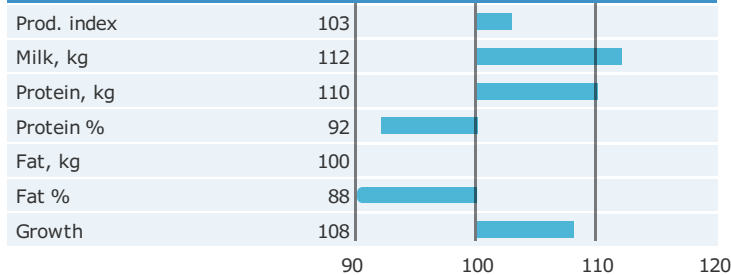

VJ Hilario

303406

+11 NTM

Born: 09-10-2009

Q Hirse x Q Impuls x Fyn Lemvig

PRODUCTION TRAITS

Number of daughters: 2483 , Reliability prod. 99%

HEALTH TRAITS

Number of daughters: 2284 , Reliability 98%

CONFORMATION TRAITS

Number of daughters: 1217 , Reliability 99%

FUNCTIONAL TRAITS

Number of daughters: 1217 , Reliability 99%

CONFORMATION TRAITS

NAV Bull

NTM Guide