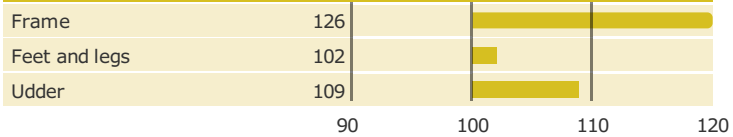

VJ Hilario

303406

+11 NTM

Born: 09-10-2009

Q Hirse x Q Impuls x Fyn Lemvig

PRODUCTION TRAITS

Number of daughters: 2483 , Reliability prod. 99%

HEALTH TRAITS

Number of daughters: 2284 , Reliability 98%

CONFORMATION TRAITS

Number of daughters: 1217 , Reliability 99%

FUNCTIONAL TRAITS

Number of daughters: 1217 , Reliability 99%

CONFORMATION TRAITS

NAV Bull

NTM Guide