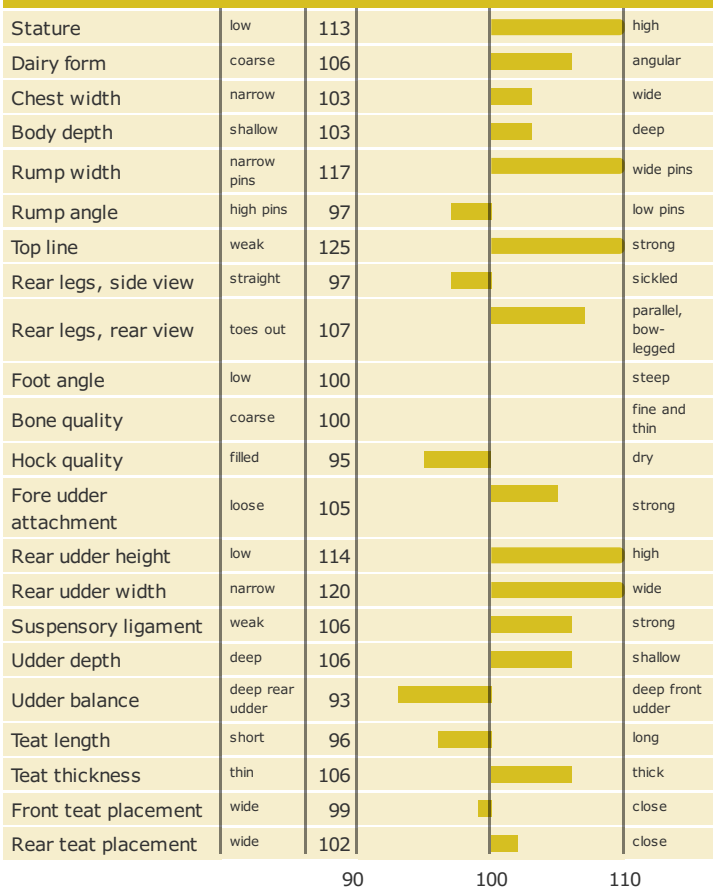

NAV Bull

NTM Guide

Genetic Info Guide

aAa: 156324   Kappa Casein: AB   Beta Casein: A2A2   Polled: n/a

Genetic Information:

Breeder: Espe - Holm Landbrug I/S, Ronæs, Nørre Aaby, Nørre Aaby DNK
Breeding values are estimated: 02-07-2019