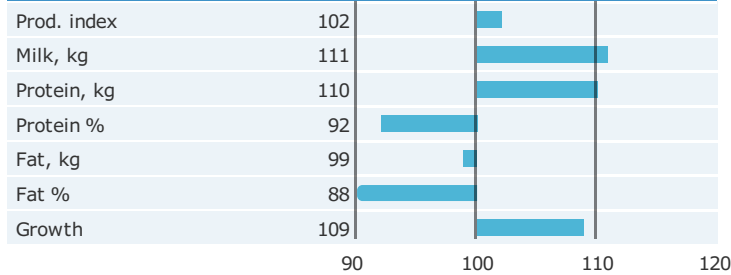

## PRODUCTION TRAITS

Number of daughters: 2498 , Reliability prod. 99%

## HEALTH TRAITS

Number of daughters: 2279 , Reliability 98%

## CONFORMATION TRAITS

Number of daughters: 1230 , Reliability 99%

## FUNCTIONAL TRAITS

Number of daughters: 1230 , Reliability 99%