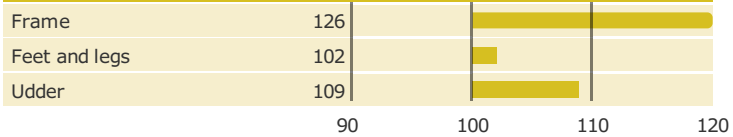

## PRODUCTION TRAITS

Number of daughters: 2498 , Reliability prod. 99%

## HEALTH TRAITS

Number of daughters: 2279 , Reliability 98%

## CONFORMATION TRAITS

Number of daughters: 1230 , Reliability 99%

## FUNCTIONAL TRAITS

Number of daughters: 1230 , Reliability 99%