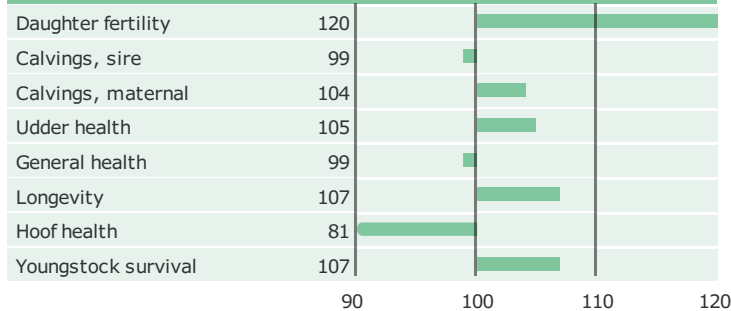

## PRODUCTION TRAITS

Number of daughters: 2498 , Reliability prod. 99%

## HEALTH TRAITS

Number of daughters: 2279 , Reliability 98%

## CONFORMATION TRAITS

Number of daughters: 1230 , Reliability 99%

## FUNCTIONAL TRAITS

Number of daughters: 1230 , Reliability 99%