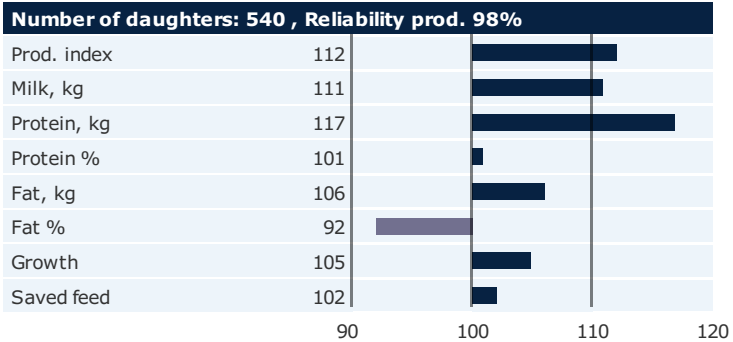

PRODUCTION TRAITS