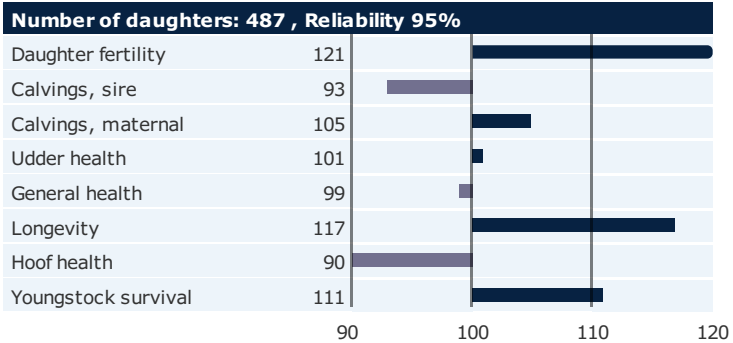

HEALTH TRAITS