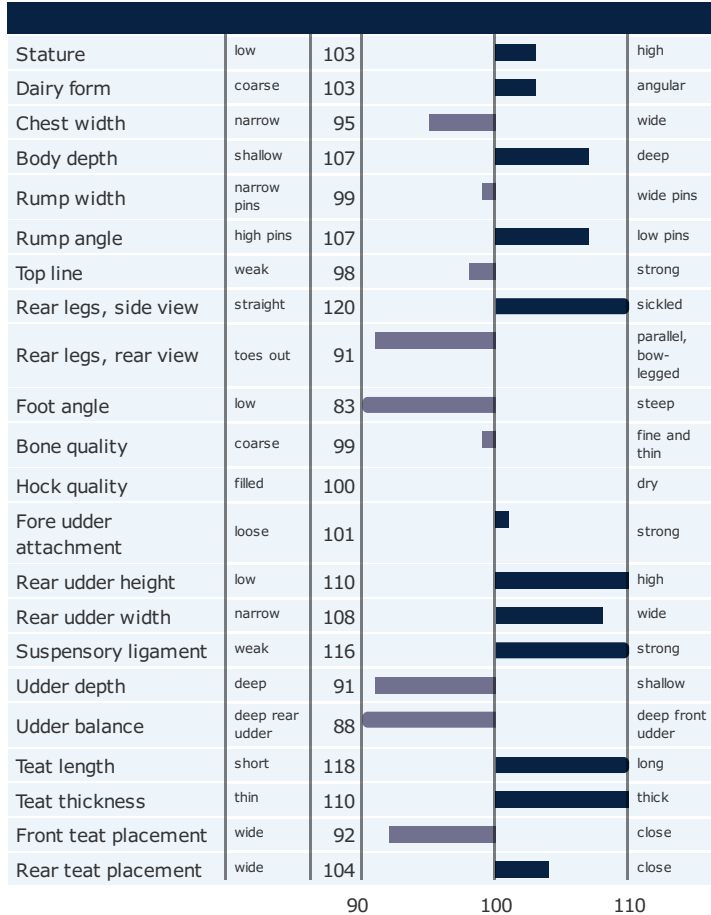

Born: 20-09-2013

VJ Hickey x DJ Zuma x DJ May

CONFORMATION TRAITS

PRODUCTION TRAITS

HEALTH TRAITS

FUNCTIONAL TRAITS

CONFORMATION TRAITS

NAV Bull | NTM Guide | Genetic Info Guide

aAa: 426315 Kappa Casein: BB Beta Casein: A2A2 Polled: n/a

Genetic Information: JH1F

Breeder: Brian Skovgaard, , Bording, Bording DNK
Breeding values are estimated: 07-07-2020