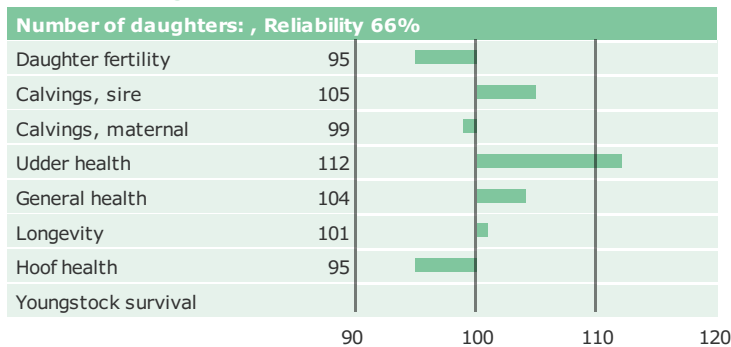

VJ Heavy

304496

Born: 29-10-2016

VJ Haley x VJ Lukowa x DJ Zuma

PRODUCTION TRAITS

HEALTH TRAITS

CONFORMATION TRAITS

FUNCTIONAL TRAITS