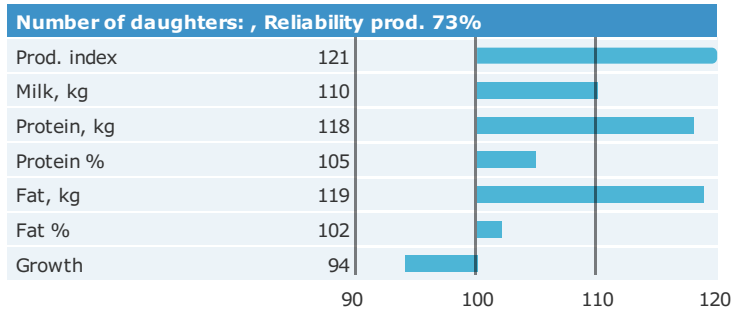

VJ Heavy

304496

Born: 29-10-2016

VJ Haley x VJ Lukowa x DJ Zuma

PRODUCTION TRAITS

HEALTH TRAITS

CONFORMATION TRAITS

FUNCTIONAL TRAITS