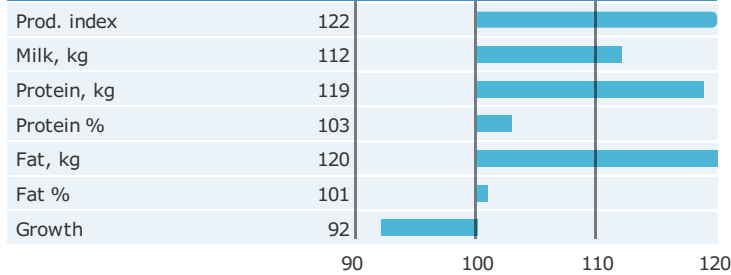

Born: 29-10-2016

VJ Haley x VJ Lukowa x DJ Zuma

PRODUCTION TRAITS

Number of daughters: , Reliability prod. 76%

HEALTH TRAITS

Number of daughters: , Reliability 68%

CONFORMATION TRAITS

Number of daughters: , Reliability 66%

FUNCTIONAL TRAITS

Number of daughters: , Reliability 66%

CONFORMATION TRAITS

NAV Bull

NTM Guide

Genetic Info Guide

aAa: 156

Kappa Casein: BB