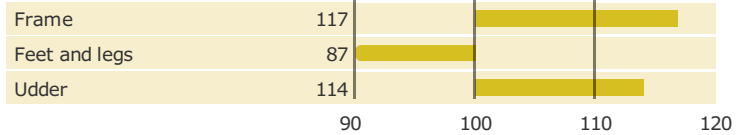

Born: 29-10-2016

VJ Haley x VJ Lukowa x DJ Zuma

PRODUCTION TRAITS

Number of daughters: , Reliability prod. 76%

HEALTH TRAITS

Number of daughters: , Reliability 68%

CONFORMATION TRAITS

Number of daughters: , Reliability 66%

FUNCTIONAL TRAITS

Number of daughters: , Reliability 66%

CONFORMATION TRAITS

NAV Bull

NTM Guide

Genetic Info Guide

aAa: 156

Kappa Casein: BB