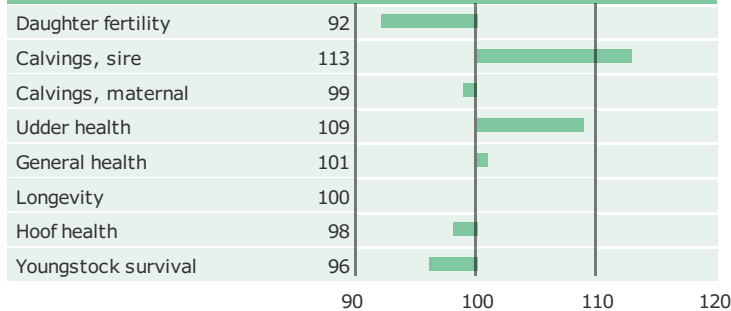

Born: 29-10-2016

VJ Haley x VJ Lukowa x DJ Zuma

PRODUCTION TRAITS

Number of daughters: , Reliability prod. 76%

HEALTH TRAITS

Number of daughters: , Reliability 68%

CONFORMATION TRAITS

Number of daughters: , Reliability 66%

FUNCTIONAL TRAITS

Number of daughters: , Reliability 66%

CONFORMATION TRAITS

NAV Bull

NTM Guide

Genetic Info Guide

aAa: 156

Kappa Casein: BB