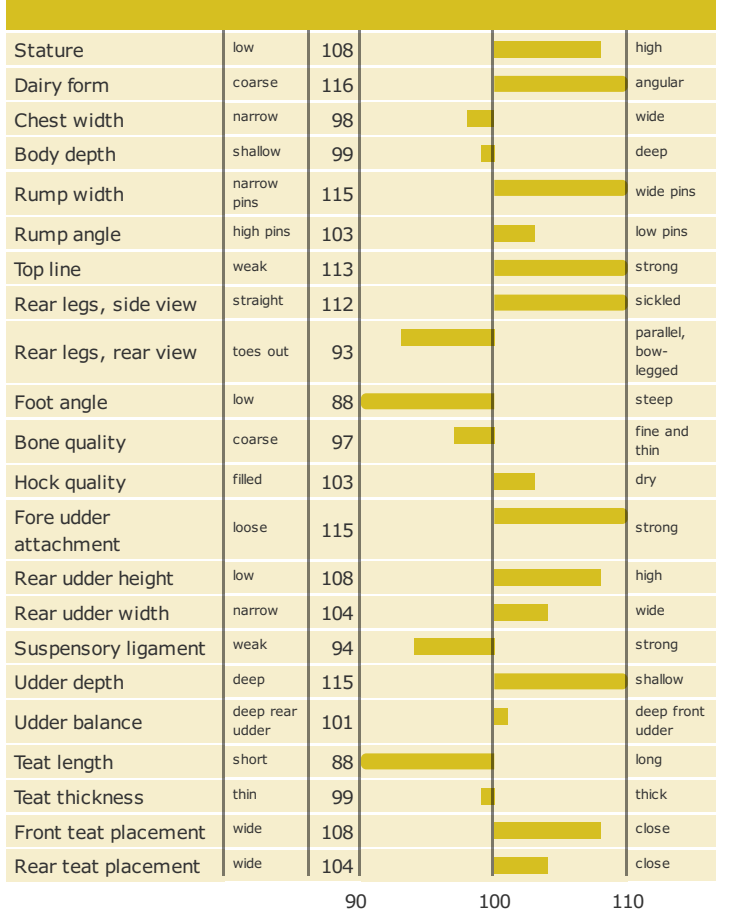

Born: 29-10-2016

VJ Haley x VJ Lukowa x DJ Zuma

PRODUCTION TRAITS

Number of daughters: , Reliability prod. 76%

HEALTH TRAITS

Number of daughters: , Reliability 68%

CONFORMATION TRAITS

Number of daughters: , Reliability 66%

FUNCTIONAL TRAITS

Number of daughters: , Reliability 66%

CONFORMATION TRAITS

NAV Bull

NTM Guide

Genetic Info Guide

aAa: 156

Kappa Casein: BB