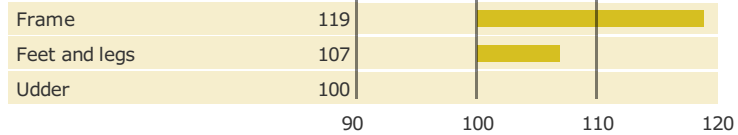

Born: 28-03-2013
VJ Hubert x DJ May x Q Hirse

PRODUCTION TRAITS

Number of daughters: 82 , Reliability prod. 91%

HEALTH TRAITS

Number of daughters: 77 , Reliability 75%

CONFORMATION TRAITS

Number of daughters: 42 , Reliability 78%

FUNCTIONAL TRAITS

Number of daughters: 42 , Reliability 78%

CONFORMATION TRAITS

NAV Bull NTM Guide Genetic Info Guide

aAa: 423615 Kappa Casein: AB Beta Casein: A2A2 Polled: n/a

Genetic Information:

Breeder: Jørn Mikkelsen, Søften, Hinnerup, Hinnerup DNK
Breeding values are estimated: 02-04-2019