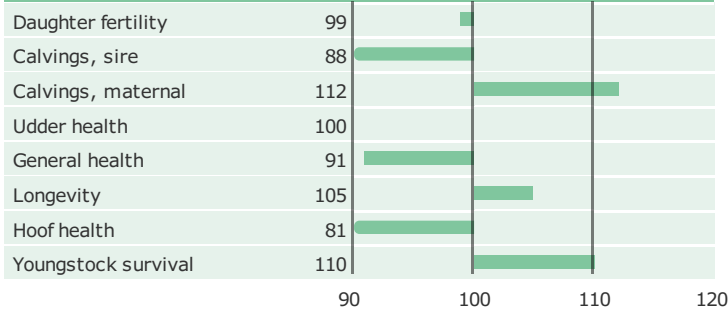

Born: 28-03-2013
VJ Hubert x DJ May x Q Hirse

PRODUCTION TRAITS

Number of daughters: 82 , Reliability prod. 91%

HEALTH TRAITS

Number of daughters: 77 , Reliability 75%

CONFORMATION TRAITS

Number of daughters: 42 , Reliability 78%

FUNCTIONAL TRAITS

Number of daughters: 42 , Reliability 78%

CONFORMATION TRAITS

NAV Bull NTM Guide Genetic Info Guide

aAa: 423615 Kappa Casein: AB Beta Casein: A2A2 Polled: n/a

Genetic Information:

Breeder: Jørn Mikkelsen, Søften, Hinnerup, Hinnerup DNK
Breeding values are estimated: 02-04-2019