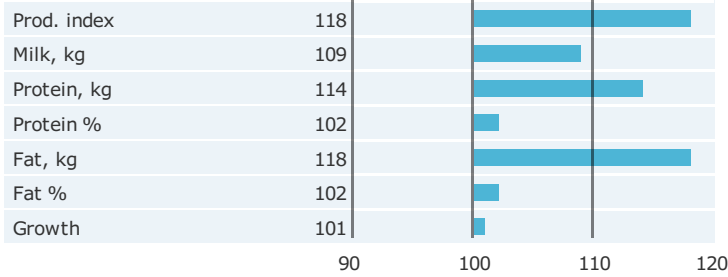

Born: 28-03-2013
VJ Hubert x DJ May x Q Hirse

PRODUCTION TRAITS

Number of daughters: 82 , Reliability prod. 91%

HEALTH TRAITS

Number of daughters: 77 , Reliability 75%

CONFORMATION TRAITS

Number of daughters: 42 , Reliability 78%

FUNCTIONAL TRAITS

Number of daughters: 42 , Reliability 78%

CONFORMATION TRAITS

NAV Bull NTM Guide Genetic Info Guide

aAa: 423615 Kappa Casein: AB Beta Casein: A2A2 Polled: n/a

Genetic Information:

Breeder: Jørn Mikkelsen, Søften, Hinnerup, Hinnerup DNK
Breeding values are estimated: 02-04-2019