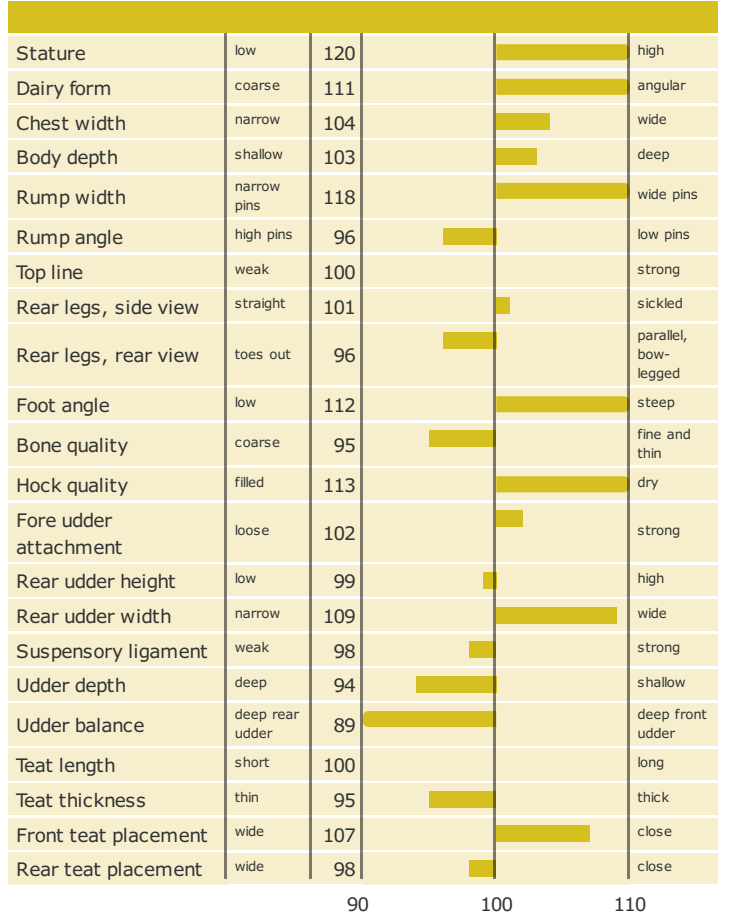

Born: 28-03-2013
VJ Hubert x DJ May x Q Hirse

PRODUCTION TRAITS

Number of daughters: 82 , Reliability prod. 91%

HEALTH TRAITS

Number of daughters: 77 , Reliability 75%

CONFORMATION TRAITS

Number of daughters: 42 , Reliability 78%

FUNCTIONAL TRAITS

Number of daughters: 42 , Reliability 78%

CONFORMATION TRAITS

NAV Bull NTM Guide Genetic Info Guide

aAa: 423615 Kappa Casein: AB Beta Casein: A2A2 Polled: n/a

Genetic Information:

Breeder: Jørn Mikkelsen, Søften, Hinnerup, Hinnerup DNK
Breeding values are estimated: 02-04-2019