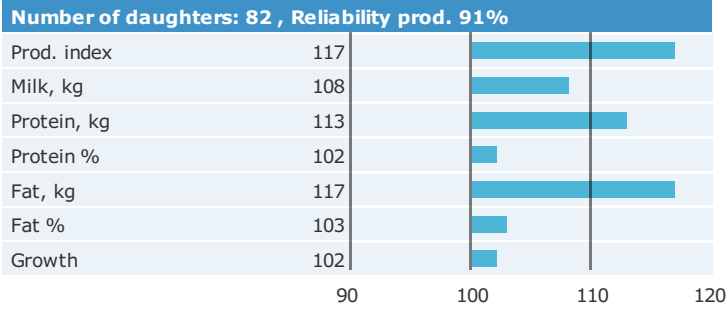

Born: 28-03-2013
VJ Hubert x DJ May x Q Hirse

PRODUCTION TRAITS