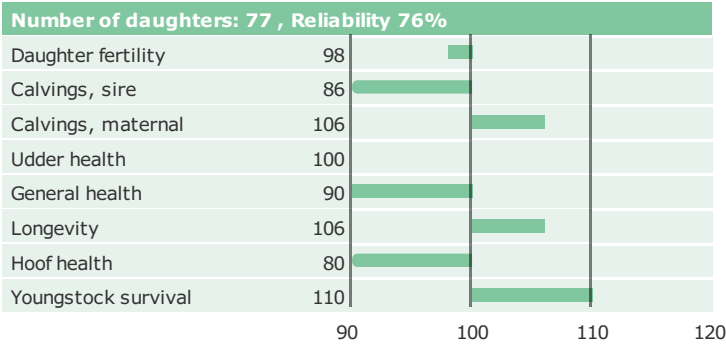

HEALTH TRAITS