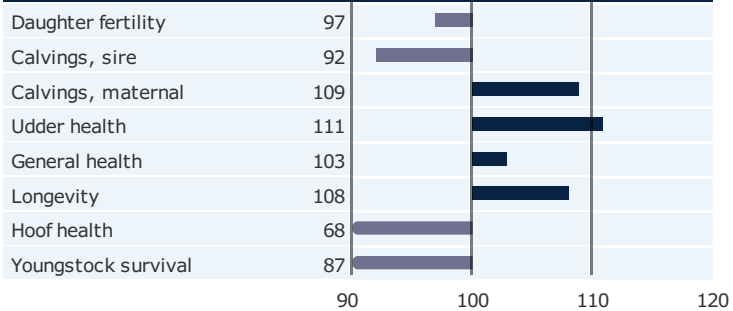

### CONFORMATION TRAITS

### PRODUCTION TRAITS

Number of daughters: 1082 , Reliability prod. 99%

### HEALTH TRAITS

Number of daughters: 943 , Reliability 96%