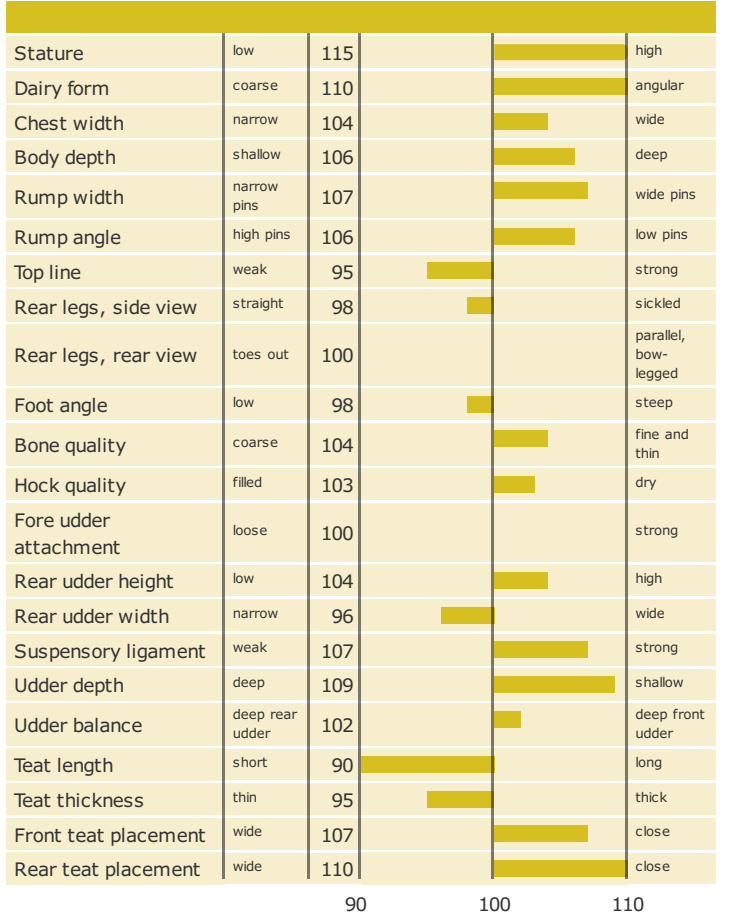

Born: 01-02-2015

VJ Hihl x VJ Lure x Q Zik

Alex Arkenk

PRODUCTION TRAITS

Number of daughters: 8 , Reliability prod. 77%

HEALTH TRAITS

Number of daughters: , Reliability 69%

CONFORMATION TRAITS

Number of daughters: , Reliability 69%

FUNCTIONAL TRAITS

Number of daughters: , Reliability 69%

CONFORMATION TRAITS

NAV Bull

NTM Guide

Genetic Info Guide

aAa: 342