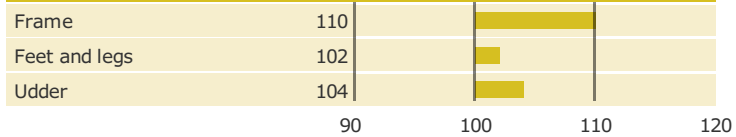

Born: 01-02-2015

VJ Hihl x VJ Lure x Q Zik

Alex Arkenk

PRODUCTION TRAITS

Number of daughters: 8 , Reliability prod. 77%

HEALTH TRAITS

Number of daughters: , Reliability 69%

CONFORMATION TRAITS

Number of daughters: , Reliability 69%

FUNCTIONAL TRAITS

Number of daughters: , Reliability 69%

CONFORMATION TRAITS

NAV Bull

NTM Guide

Genetic Info Guide

aAa: 342