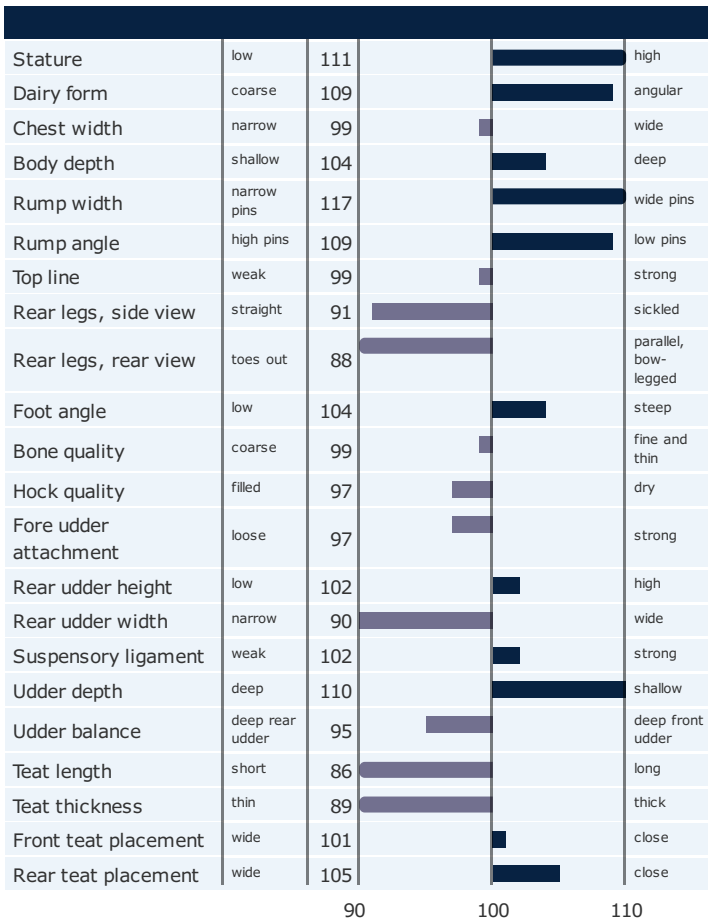

### CONFORMATION TRAITS

### PRODUCTION TRAITS

Number of daughters: 1082 , Reliability prod. 99%

### HEALTH TRAITS

Number of daughters: 943 , Reliability 96%

### FUNCTIONAL TRAITS

Number of daughters: 637 , Reliability 98%