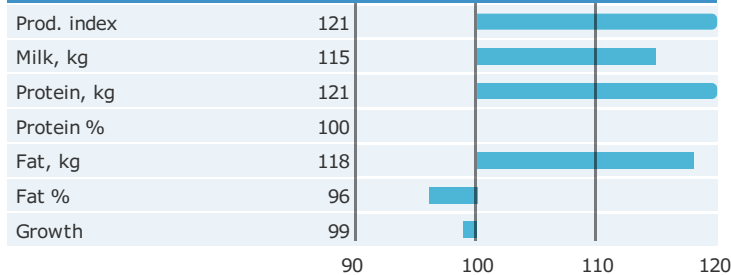

Born: 01-02-2015

VJ Hihl x VJ Lure x Q Zik

Alex Arkenk

PRODUCTION TRAITS

Number of daughters: 8 , Reliability prod. 77%

HEALTH TRAITS

Number of daughters: , Reliability 69%

CONFORMATION TRAITS

Number of daughters: , Reliability 69%

FUNCTIONAL TRAITS

Number of daughters: , Reliability 69%

CONFORMATION TRAITS

NAV Bull

NTM Guide

Genetic Info Guide

aAa: 342