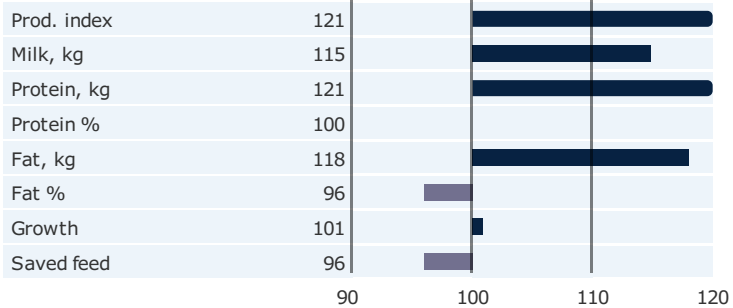

### CONFORMATION TRAITS

### PRODUCTION TRAITS

Number of daughters: 1082 , Reliability prod. 99%

### HEALTH TRAITS

Number of daughters: 943 , Reliability 96%