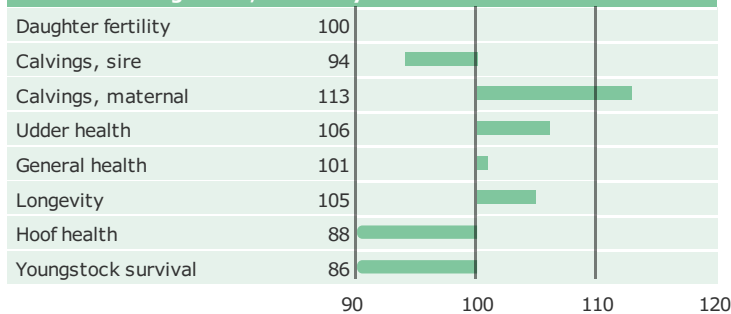

Born: 01-02-2015

VJ Hihl x VJ Lure x Q Zik

Alex Arkenk

PRODUCTION TRAITS

Number of daughters: 8 , Reliability prod. 77%

HEALTH TRAITS

Number of daughters: , Reliability 69%

CONFORMATION TRAITS

Number of daughters: , Reliability 69%

FUNCTIONAL TRAITS

Number of daughters: , Reliability 69%

CONFORMATION TRAITS

NAV Bull

NTM Guide

Genetic Info Guide

aAa: 342