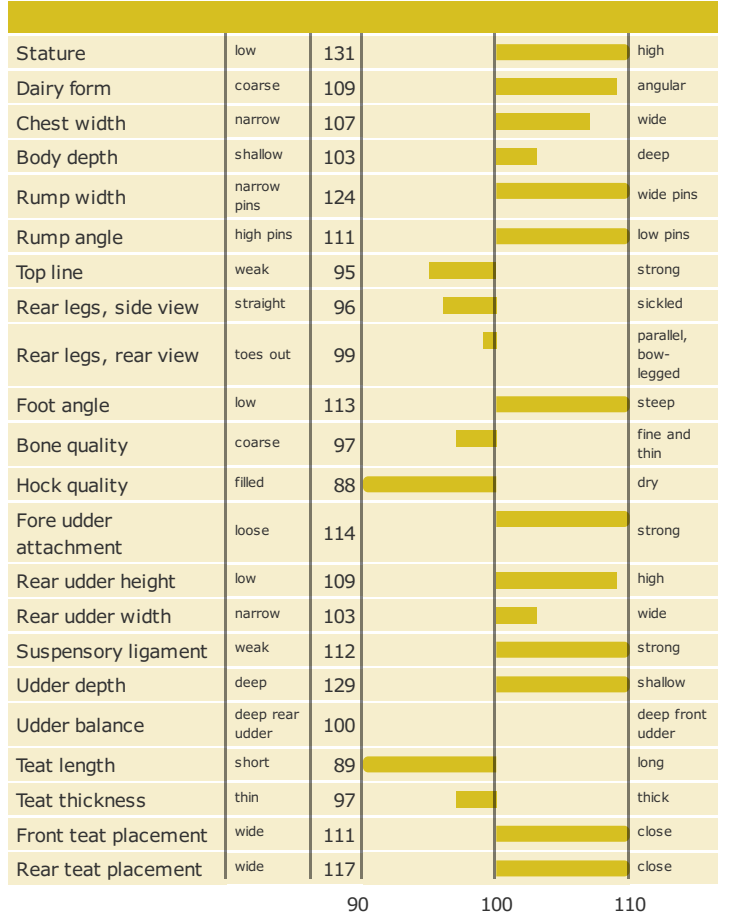

Born: 06-05-2017

VJ Gislev x VJ Janko x VJ Hilde

PRODUCTION TRAITS

Number of daughters: , Reliability prod. 69%

HEALTH TRAITS

Number of daughters: , Reliability 61%

CONFORMATION TRAITS

Number of daughters: , Reliability 60%

FUNCTIONAL TRAITS

Number of daughters: , Reliability 60%

CONFORMATION TRAITS

NAV Bull

NTM Guide

Genetic Info Guide

aAa: 510

Kappa Casein: BB

Beta Casein: A2A2

Polled: n/a

Genetic Information:

Breeder: Palle Agerdal, Østervrå DNK

Breeding values are estimated: 02-04-2019