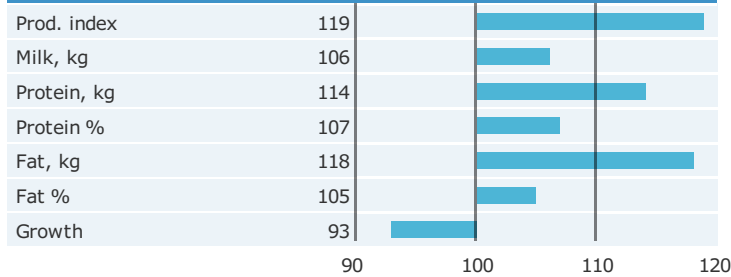

Born: 06-05-2017

VJ Gislev x VJ Janko x VJ Hilde

PRODUCTION TRAITS

Number of daughters: , Reliability prod. 69%

HEALTH TRAITS

Number of daughters: , Reliability 61%

CONFORMATION TRAITS

Number of daughters: , Reliability 60%

FUNCTIONAL TRAITS

Number of daughters: , Reliability 60%

CONFORMATION TRAITS

NAV Bull

NTM Guide

Genetic Info Guide

aAa: 510

Kappa Casein: BB