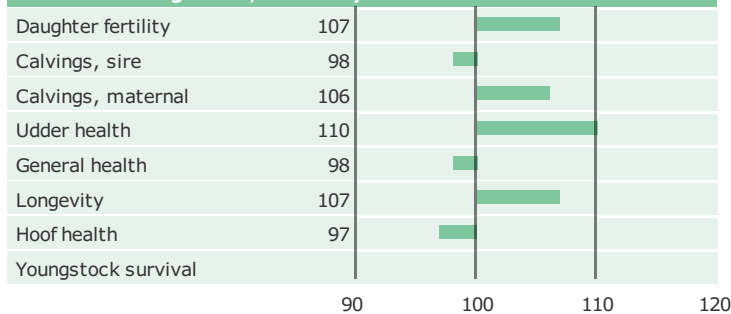

Born: 06-05-2017

VJ Gislev x VJ Janko x VJ Hilde

PRODUCTION TRAITS

Number of daughters: , Reliability prod. 69%

HEALTH TRAITS

Number of daughters: , Reliability 61%

CONFORMATION TRAITS

Number of daughters: , Reliability 60%

FUNCTIONAL TRAITS

Number of daughters: , Reliability 60%

CONFORMATION TRAITS

NAV Bull

NTM Guide

Genetic Info Guide

aAa: 510

Kappa Casein: BB