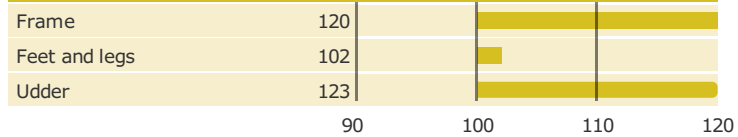

Born: 06-05-2017

VJ Gislev x VJ Janko x VJ Hilde

PRODUCTION TRAITS

Number of daughters: , Reliability prod. 69%

HEALTH TRAITS

Number of daughters: , Reliability 61%

CONFORMATION TRAITS

Number of daughters: , Reliability 60%

FUNCTIONAL TRAITS

Number of daughters: , Reliability 60%

CONFORMATION TRAITS

NAV Bull

NTM Guide

Genetic Info Guide

aAa: 510

Kappa Casein: BB