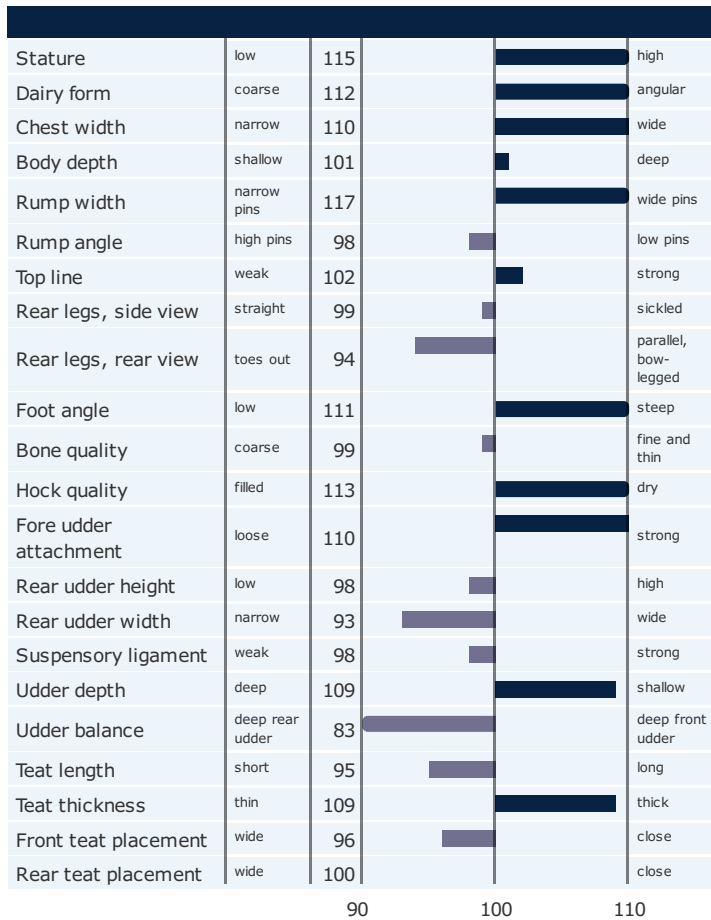

Born: 21-06-2015

Supershot x Freddie x B.LuckyStarET

CONFORMATION TRAITS

PRODUCTION TRAITS

HEALTH TRAITS

FUNCTIONAL TRAITS

CONFORMATION TRAITS

[NTM Guide](#) [Genetic Info Guide](#)