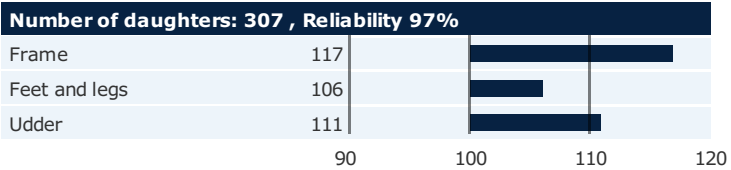

Born: 21-06-2015

Supershot x Freddie x B.LuckyStarET

CONFORMATION TRAITS

PRODUCTION TRAITS

HEALTH TRAITS

FUNCTIONAL TRAITS

CONFORMATION TRAITS

[NTM Guide](#) [Genetic Info Guide](#)