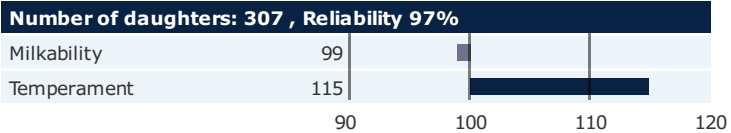

Born: 21-06-2015

Supershot x Freddie x B.LuckyStarET

CONFORMATION TRAITS

PRODUCTION TRAITS

HEALTH TRAITS

FUNCTIONAL TRAITS

CONFORMATION TRAITS

[NTM Guide](#) [Genetic Info Guide](#)