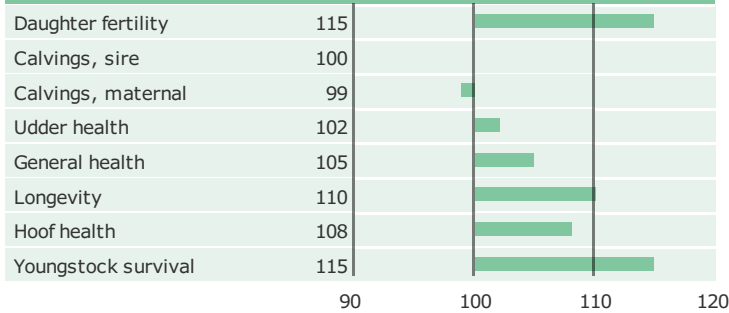

Born: 01-08-2012
VH Opell x Banker x Elvis

PRODUCTION TRAITS

Number of daughters: 3665 , Reliability prod. 99%

HEALTH TRAITS

Number of daughters: 3632 , Reliability 99%

CONFORMATION TRAITS

Number of daughters: 1606 , Reliability 99%

FUNCTIONAL TRAITS

Number of daughters: 1606 , Reliability 99%

CONFORMATION TRAITS

NAV Bull

NTM Guide

Genetic Info Guide

aAa: 234 Kappa Casein: BB Beta Casein: A2A2 Polled: n/a

Genetic Information: BYF CVF BLF