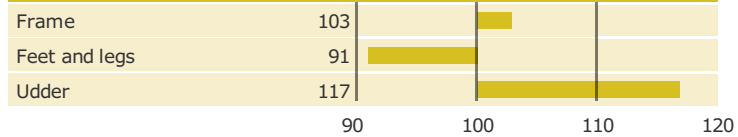

Born: 01-08-2012
VH Opell x Banker x Elvis

PRODUCTION TRAITS

Number of daughters: 3665 , Reliability prod. 99%

HEALTH TRAITS

Number of daughters: 3632 , Reliability 99%

CONFORMATION TRAITS

Number of daughters: 1606 , Reliability 99%

FUNCTIONAL TRAITS

Number of daughters: 1606 , Reliability 99%

CONFORMATION TRAITS

NAV Bull

NTM Guide

Genetic Info Guide

aAa: 234 Kappa Casein: BB Beta Casein: A2A2 Polled: n/a

Genetic Information: BYF CVF BLF