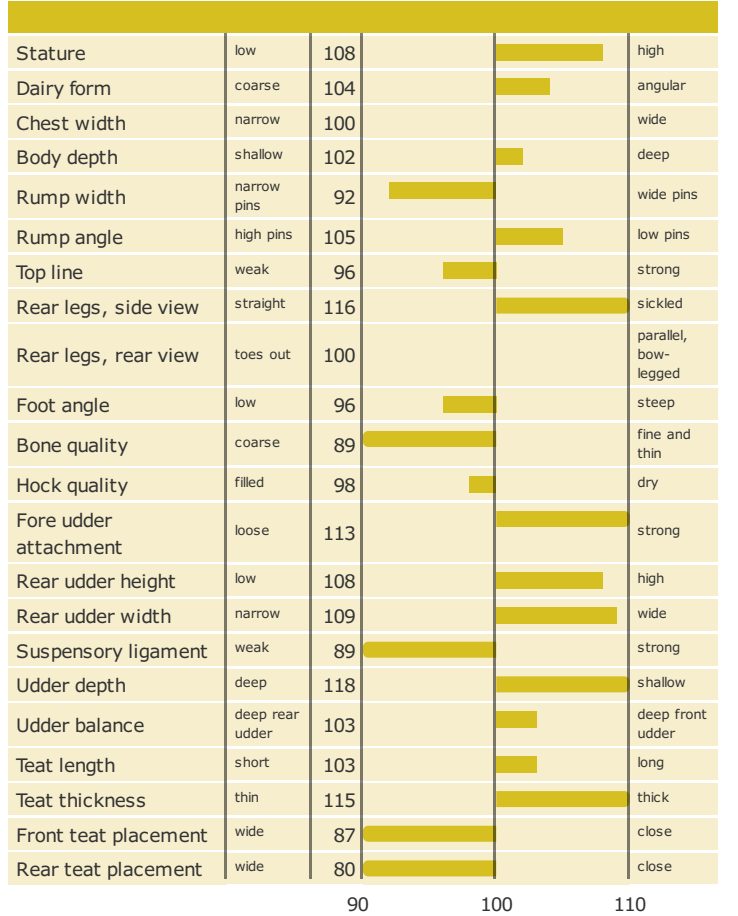

Born: 01-08-2012
VH Opell x Banker x Elvis

PRODUCTION TRAITS

Number of daughters: 3665 , Reliability prod. 99%

HEALTH TRAITS

Number of daughters: 3632 , Reliability 99%

CONFORMATION TRAITS

Number of daughters: 1606 , Reliability 99%

FUNCTIONAL TRAITS

Number of daughters: 1606 , Reliability 99%

CONFORMATION TRAITS

NAV Bull

NTM Guide

Genetic Info Guide

aAa: 234 Kappa Casein: BB Beta Casein: A2A2 Polled: n/a

Genetic Information: BYF CVF BLF

Breeder: Gunnar Forum, Nr Rind, Skals, Skals DNK
Breeding values are estimated: 02-04-2019