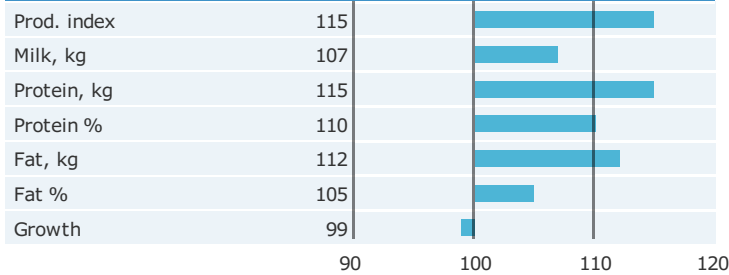

Born: 01-08-2012
VH Opell x Banker x Elvis

PRODUCTION TRAITS

Number of daughters: 3665 , Reliability prod. 99%

HEALTH TRAITS

Number of daughters: 3632 , Reliability 99%

CONFORMATION TRAITS

Number of daughters: 1606 , Reliability 99%

FUNCTIONAL TRAITS

Number of daughters: 1606 , Reliability 99%

CONFORMATION TRAITS

NAV Bull

NTM Guide

Genetic Info Guide

aAa: 234 Kappa Casein: BB Beta Casein: A2A2 Polled: n/a

Genetic Information: BYF CVF BLF