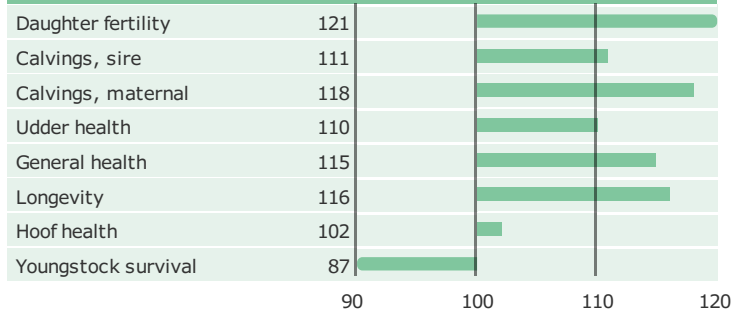

Born: 25-02-2015

Halogen x D Etoto x D Rødding

Alex Arkink

PRODUCTION TRAITS

Number of daughters: 1 , Reliability prod. 80%

HEALTH TRAITS

Number of daughters: , Reliability 77%

CONFORMATION TRAITS

Number of daughters: , Reliability 74%

FUNCTIONAL TRAITS

Number of daughters: , Reliability 74%

CONFORMATION TRAITS

NAV Bull

NTM Guide

Genetic Info Guide

aAa: 315426 Kappa Casein: BB Beta Casein: A2A2 Polled: n/a