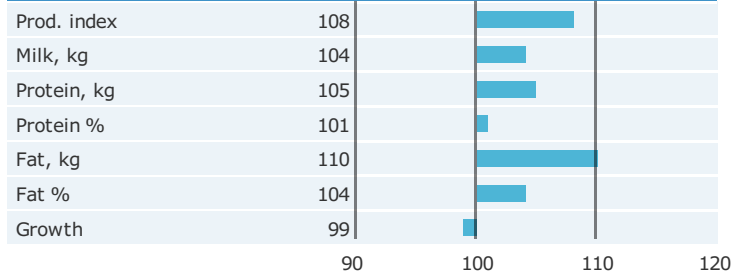

Born: 25-02-2015

Halogen x D Etoto x D Rødding

Alex Arkink

PRODUCTION TRAITS

Number of daughters: 1 , Reliability prod. 80%

HEALTH TRAITS

Number of daughters: , Reliability 77%

CONFORMATION TRAITS

Number of daughters: , Reliability 74%

FUNCTIONAL TRAITS

Number of daughters: , Reliability 74%

CONFORMATION TRAITS

NAV Bull

NTM Guide

Genetic Info Guide

aAa: 315426 Kappa Casein: BB Beta Casein: A2A2 Polled: n/a