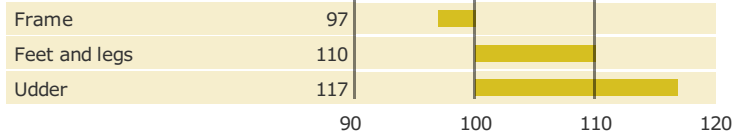

Born: 25-02-2015

Halogen x D Etoto x D Rødding

Alex Arkink

PRODUCTION TRAITS

Number of daughters: 1 , Reliability prod. 80%

HEALTH TRAITS

Number of daughters: , Reliability 77%

CONFORMATION TRAITS

Number of daughters: , Reliability 74%

FUNCTIONAL TRAITS

Number of daughters: , Reliability 74%

CONFORMATION TRAITS

NAV Bull

NTM Guide

Genetic Info Guide

aAa: 315426 Kappa Casein: BB Beta Casein: A2A2 Polled: n/a