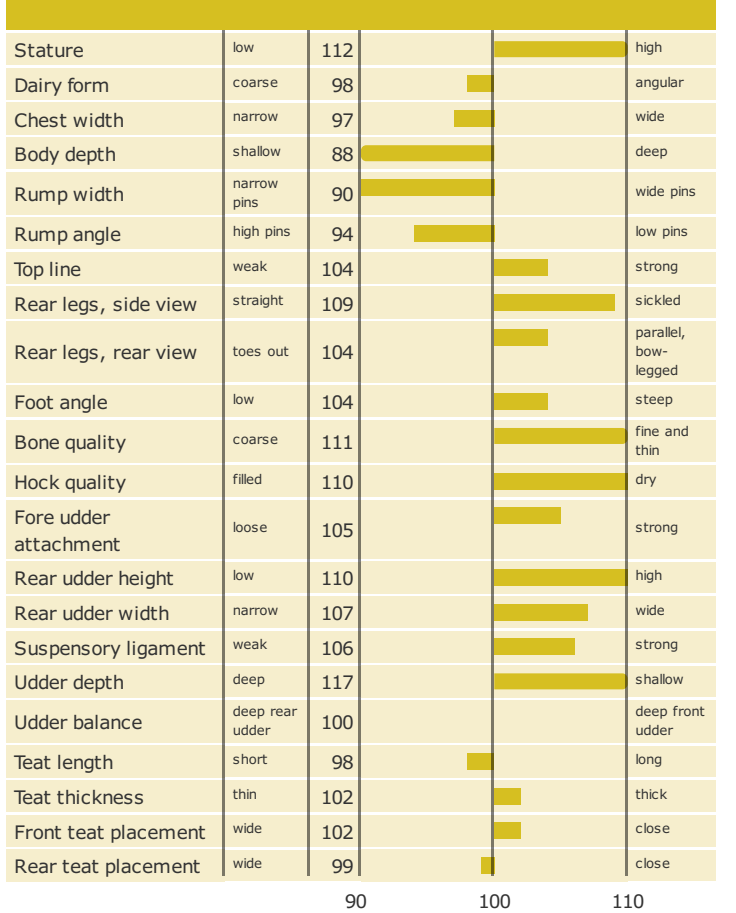

Born: 25-02-2015

Halogen x D Etoto x D Rødding

Alex Arkink

PRODUCTION TRAITS

Number of daughters: 1 , Reliability prod. 80%

HEALTH TRAITS

Number of daughters: , Reliability 77%

CONFORMATION TRAITS

Number of daughters: , Reliability 74%

FUNCTIONAL TRAITS

Number of daughters: , Reliability 74%

CONFORMATION TRAITS

NAV Bull

NTM Guide

Genetic Info Guide

aAa: 315426 Kappa Casein: BB Beta Casein: A2A2 Polled: n/a

Genetic Information: BYF CVF BLF HH1F HH3F CDF

Breeder: Korkatti Sari ja Reijo, TORNIO FIN
Breeding values are estimated: 02-04-2019