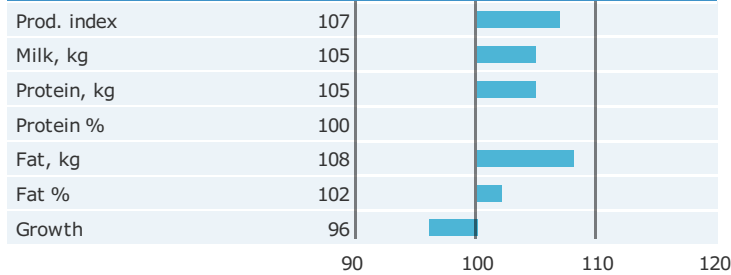

## PRODUCTION TRAITS

Number of daughters: 44 , Reliability prod. 85%

## HEALTH TRAITS

Number of daughters: 3 , Reliability 83%

## CONFORMATION TRAITS

Number of daughters: 1 , Reliability 74%