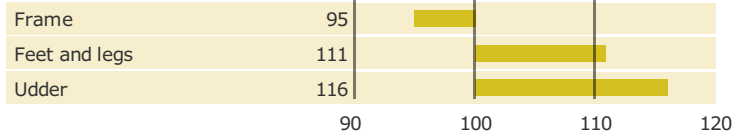

## PRODUCTION TRAITS

Number of daughters: 44 , Reliability prod. 85%

## HEALTH TRAITS

Number of daughters: 3 , Reliability 83%

## CONFORMATION TRAITS

Number of daughters: 1 , Reliability 74%