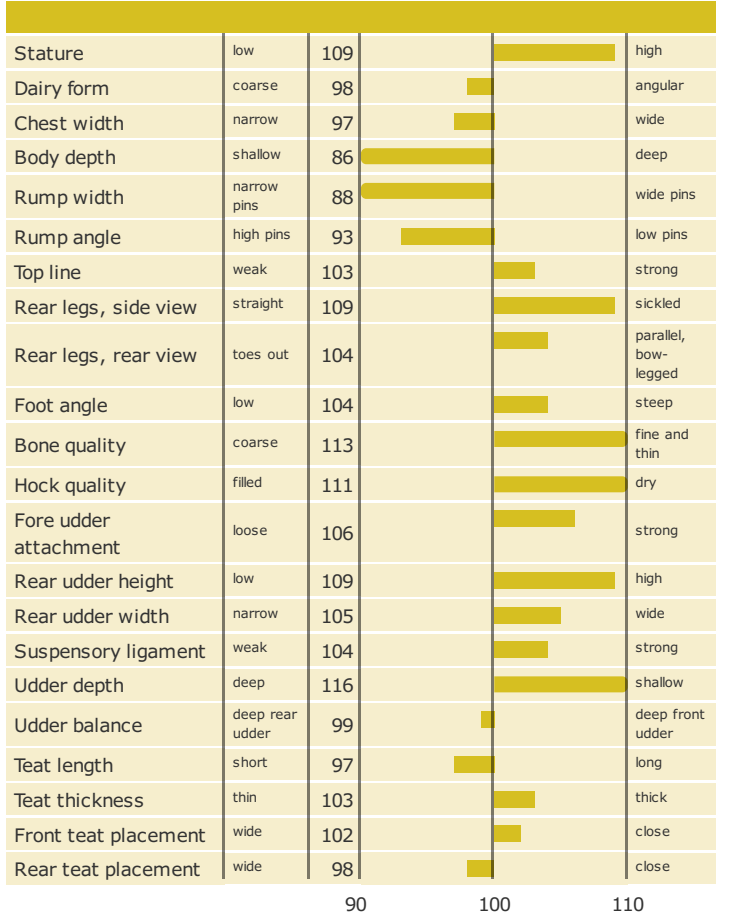

CONFORMATION TRAITS

NAV Bull

NTM Guide

Genetic Info Guide

aAa: 315426   Kappa Casein: BB   Beta Casein: A2A2   Polled: n/a

Genetic Information: BYF CVF BLF HH1F HH3F CDF

Breeder: Korkatti Sari ja Reijo, TORNIO FIN
Breeding values are estimated: 02-07-2019