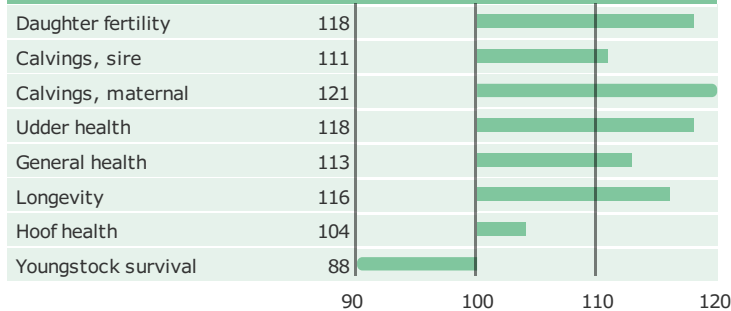

## PRODUCTION TRAITS

Number of daughters: 44 , Reliability prod. 85%

## HEALTH TRAITS

Number of daughters: 3 , Reliability 83%

## CONFORMATION TRAITS

Number of daughters: 1 , Reliability 74%