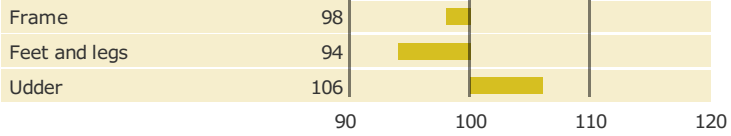

Born: 24-12-2013  
VH Clark x Router x Oman Justi

**PRODUCTION TRAITS**

Number of daughters: 6010 , Reliability prod. 99%

**HEALTH TRAITS**

Number of daughters: 5147 , Reliability 99%

**CONFORMATION TRAITS**

Number of daughters: 2405 , Reliability 99%

**FUNCTIONAL TRAITS**

Number of daughters: 2405 , Reliability 99%

**CONFORMATION TRAITS**

[NAV Bull](#) [NTM Guide](#) [Genetic Info Guide](#)

aAa: 432      Kappa Casein: AA      Beta Casein: A2A2      Polled: n/a