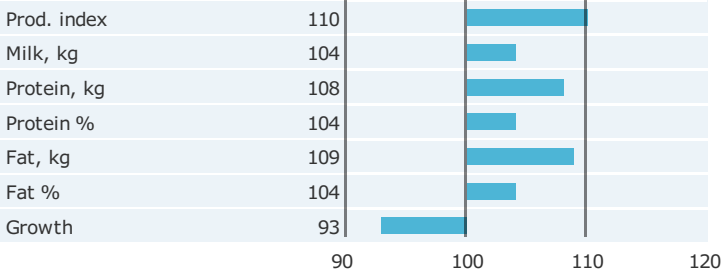

Born: 24-12-2013  
VH Clark x Router x Oman Justi

**PRODUCTION TRAITS**

Number of daughters: 6010 , Reliability prod. 99%

**HEALTH TRAITS**

Number of daughters: 5147 , Reliability 99%

**CONFORMATION TRAITS**

Number of daughters: 2405 , Reliability 99%

**FUNCTIONAL TRAITS**

Number of daughters: 2405 , Reliability 99%

**CONFORMATION TRAITS**

[NAV Bull](#) [NTM Guide](#) [Genetic Info Guide](#)

aAa: 432      Kappa Casein: AA      Beta Casein: A2A2      Polled: n/a