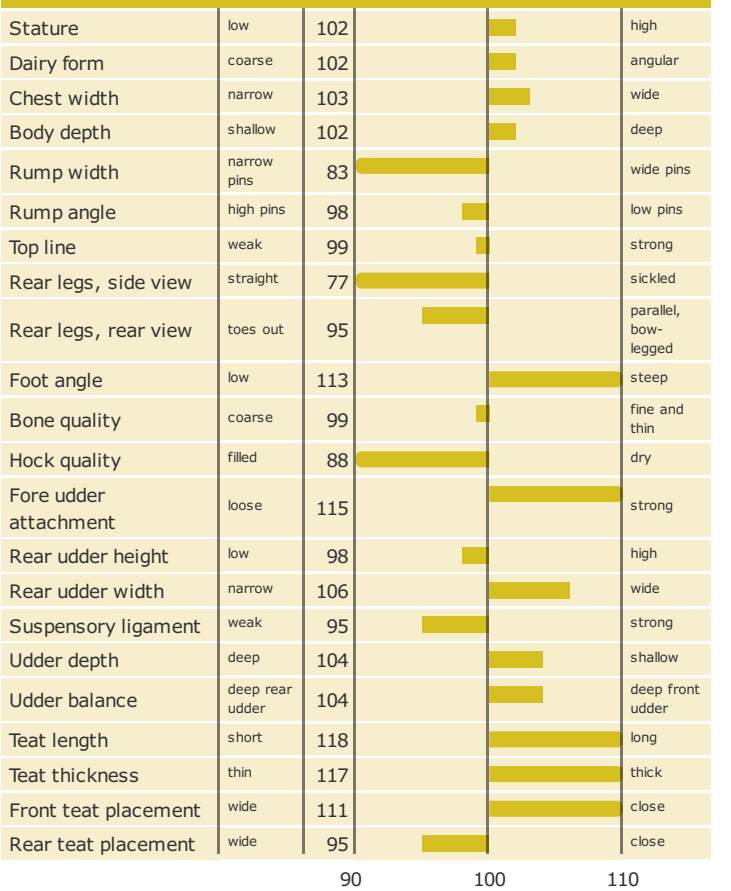

Born: 24-12-2013  
VH Clark x Router x Oman Justi

**PRODUCTION TRAITS**

Number of daughters: 6010 , Reliability prod. 99%

**HEALTH TRAITS**

Number of daughters: 5147 , Reliability 99%

**CONFORMATION TRAITS**

Number of daughters: 2405 , Reliability 99%

**FUNCTIONAL TRAITS**

Number of daughters: 2405 , Reliability 99%

**CONFORMATION TRAITS**

[NAV Bull](#) [NTM Guide](#) [Genetic Info Guide](#)

aAa: 432      Kappa Casein: AA      Beta Casein: A2A2      Polled: n/a

Genetic Information: BYF CVF BLF

Breeder: Michael Jensen, Sall, Hammel, Hammel DNK  
Breeding values are estimated: 02-07-2019