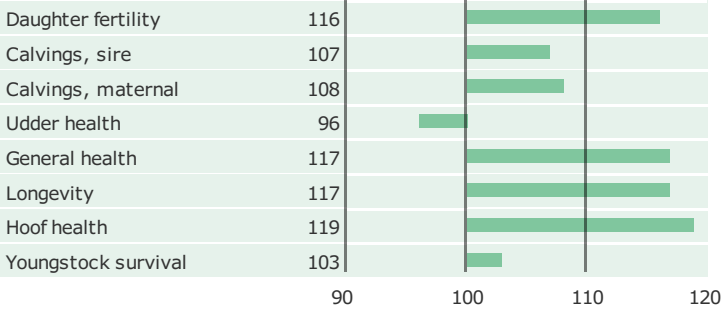

Born: 24-12-2013  
VH Clark x Router x Oman Justi

**PRODUCTION TRAITS**

Number of daughters: 6010 , Reliability prod. 99%

**HEALTH TRAITS**

Number of daughters: 5147 , Reliability 99%

**CONFORMATION TRAITS**

Number of daughters: 2405 , Reliability 99%

**FUNCTIONAL TRAITS**

Number of daughters: 2405 , Reliability 99%

**CONFORMATION TRAITS**

[NAV Bull](#) [NTM Guide](#) [Genetic Info Guide](#)

aAa: 432      Kappa Casein: AA      Beta Casein: A2A2      Polled: n/a