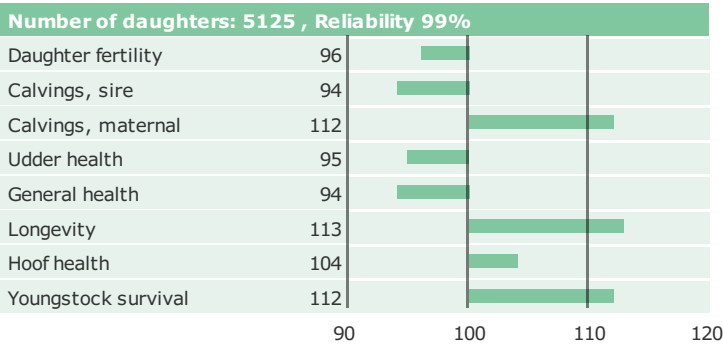

HEALTH TRAITS