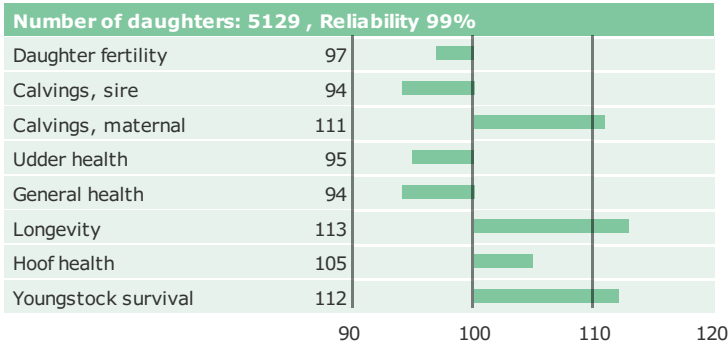

HEALTH TRAITS