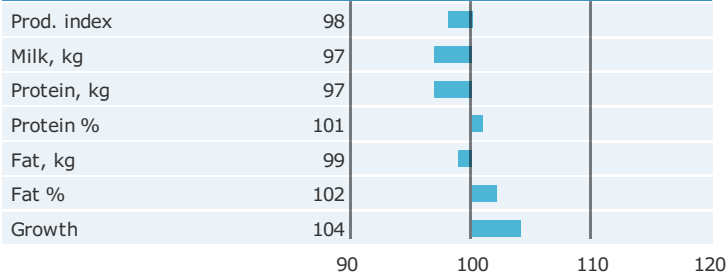

Born: 13-02-2006

Orraryd x SYD Garant x Torpane

© Elly Geverink

PRODUCTION TRAITS

Number of daughters: 4165 , Reliability prod. 99%

HEALTH TRAITS

Number of daughters: 3958 , Reliability 99%

CONFORMATION TRAITS

Number of daughters: 1885 , Reliability 99%

FUNCTIONAL TRAITS

Number of daughters: 1885 , Reliability 99%

CONFORMATION TRAITS

NAV Bull

NTM Guide

Genetic Info Guide

aAa: 261435 Kappa Casein: BB Beta Casein: A2A2 Polled: n/a