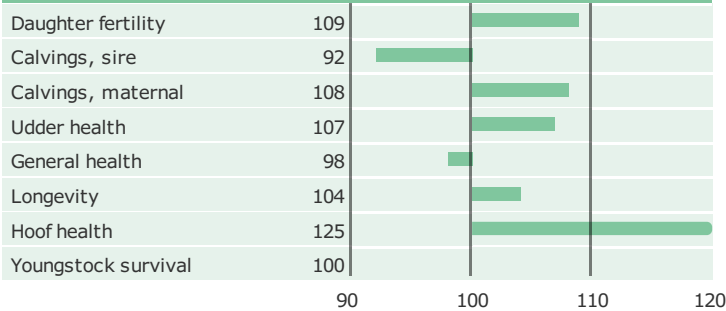

Born: 13-02-2006

Orraryd x SYD Garant x Torpane

© Elly Geverink

PRODUCTION TRAITS

Number of daughters: 4165 , Reliability prod. 99%

HEALTH TRAITS

Number of daughters: 3958 , Reliability 99%

CONFORMATION TRAITS

Number of daughters: 1885 , Reliability 99%

FUNCTIONAL TRAITS

Number of daughters: 1885 , Reliability 99%

CONFORMATION TRAITS

NAV Bull

NTM Guide

Genetic Info Guide

aAa: 261435 Kappa Casein: BB Beta Casein: A2A2 Polled: n/a