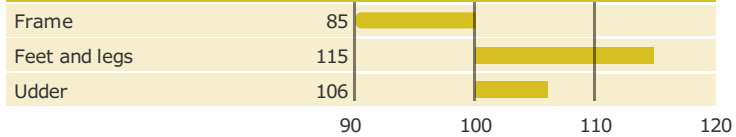

Born: 13-02-2006

Orraryd x SYD Garant x Torpane

© Elly Geverink

PRODUCTION TRAITS

Number of daughters: 4165 , Reliability prod. 99%

HEALTH TRAITS

Number of daughters: 3958 , Reliability 99%

CONFORMATION TRAITS

Number of daughters: 1885 , Reliability 99%

FUNCTIONAL TRAITS

Number of daughters: 1885 , Reliability 99%

CONFORMATION TRAITS

NAV Bull

NTM Guide

Genetic Info Guide

aAa: 261435 Kappa Casein: BB Beta Casein: A2A2 Polled: n/a