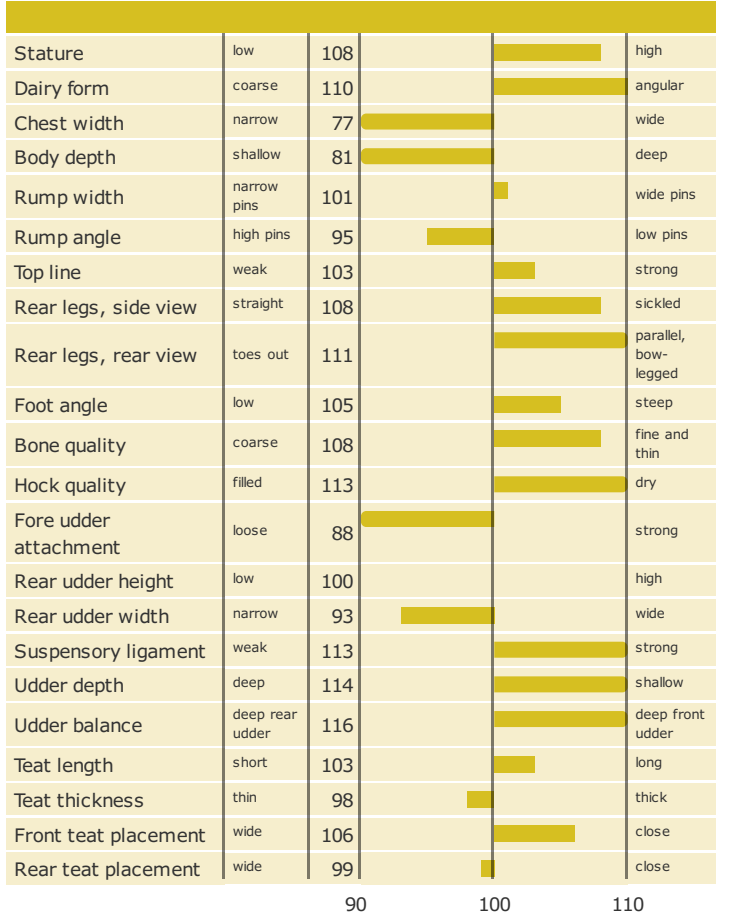

Born: 13-02-2006

Orraryd x SYD Garant x Torpane

© Elly Geverink

PRODUCTION TRAITS

Number of daughters: 4165 , Reliability prod. 99%

HEALTH TRAITS

Number of daughters: 3958 , Reliability 99%

CONFORMATION TRAITS

Number of daughters: 1885 , Reliability 99%

FUNCTIONAL TRAITS

Number of daughters: 1885 , Reliability 99%

CONFORMATION TRAITS

NAV Bull

NTM Guide

Genetic Info Guide

aAa: 261435 Kappa Casein: BB Beta Casein: A2A2 Polled: n/a

Genetic Information: FMF SMF B12F B23F PIF

Breeder: Grut Hansens Legatstiftelse As, Assendrup, Haslev, Haslev DNK
Breeding values are estimated: 02-07-2019