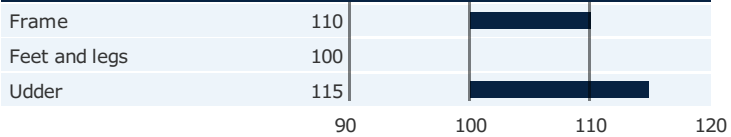

Born: 19-01-2004

K Jerry x Vättergård x ØJY Ladby

© Elly Geverink

CONFORMATION TRAITS

PRODUCTION TRAITS

Number of daughters: 25319 , Reliability prod. 99%

HEALTH TRAITS

Number of daughters: 24141 , Reliability 99%

FUNCTIONAL TRAITS

Number of daughters: 11488 , Reliability 99%

CONFORMATION TRAITS

Number of daughters: 11488 , Reliability 99%

NAV Bull

NTM Guide

Genetic Info Guide

aAa: 234165 Kappa Casein: AA Beta Casein: A2A2 Polled: n/a