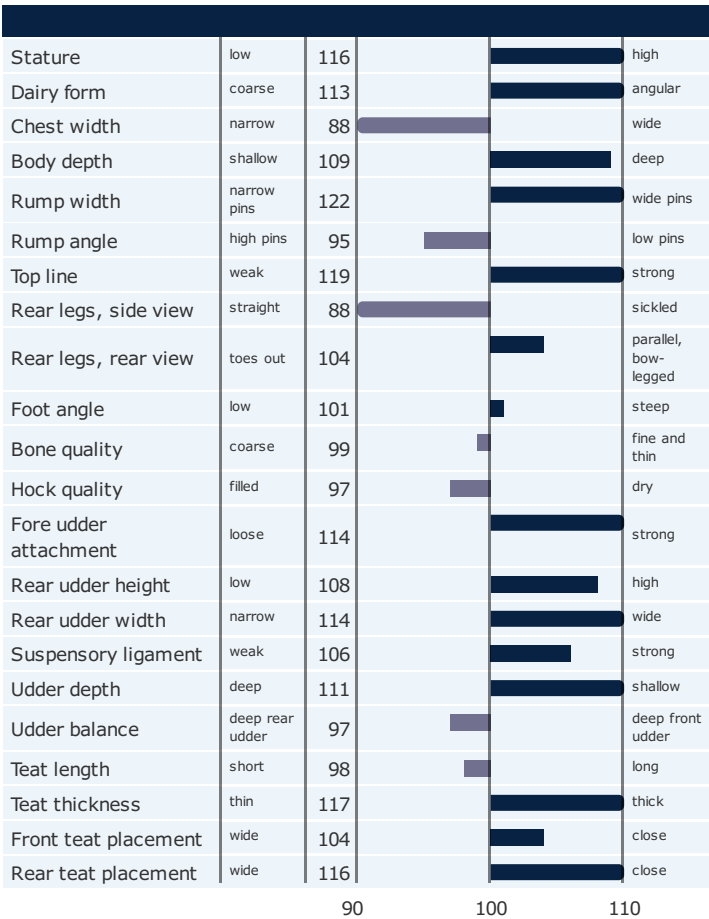

Born: 19-01-2004

K Jerry x Vättergård x ØJY Ladby

© Elly Geverink

CONFORMATION TRAITS

PRODUCTION TRAITS

Number of daughters: 25319 , Reliability prod. 99%

HEALTH TRAITS

Number of daughters: 24141 , Reliability 99%

FUNCTIONAL TRAITS

Number of daughters: 11488 , Reliability 99%

CONFORMATION TRAITS

Number of daughters: 11488 , Reliability 99%

NAV Bull

NTM Guide

Genetic Info Guide

aAa: 234165 Kappa Casein: AA Beta Casein: A2A2 Polled: n/a

Genetic Information:

Breeder: Henning Lassen, Kerteminde
Breeding values are estimated: 06-10-2020