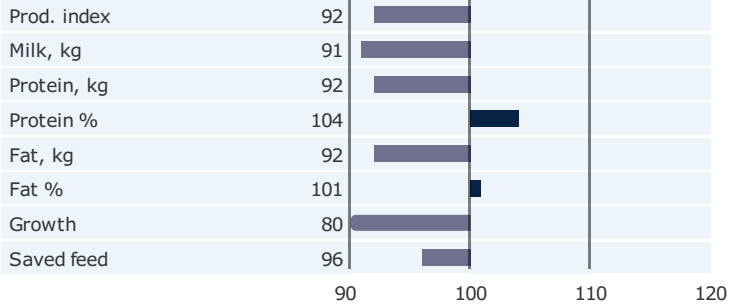

Born: 19-01-2004

K Jerry x Vättergård x ØJY Ladby

© Elly Geverink

CONFORMATION TRAITS

PRODUCTION TRAITS

Number of daughters: 25319 , Reliability prod. 99%

HEALTH TRAITS

Number of daughters: 24141 , Reliability 99%

FUNCTIONAL TRAITS

Number of daughters: 11488 , Reliability 99%

CONFORMATION TRAITS

Number of daughters: 11488 , Reliability 99%

NAV Bull

NTM Guide

Genetic Info Guide

aAa: 234165 Kappa Casein: AA Beta Casein: A2A2 Polled: n/a