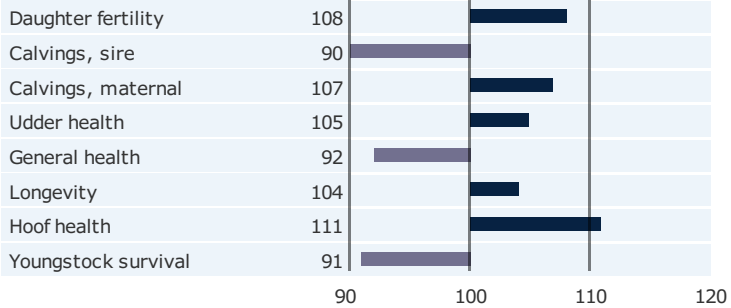

Born: 19-01-2004

K Jerry x Vättergård x ØJY Ladby

© Elly Geverink

CONFORMATION TRAITS

PRODUCTION TRAITS

Number of daughters: 25319 , Reliability prod. 99%

HEALTH TRAITS

Number of daughters: 24141 , Reliability 99%

FUNCTIONAL TRAITS

Number of daughters: 11488 , Reliability 99%

CONFORMATION TRAITS

Number of daughters: 11488 , Reliability 99%

NAV Bull

NTM Guide

Genetic Info Guide

aAa: 234165 Kappa Casein: AA Beta Casein: A2A2 Polled: n/a