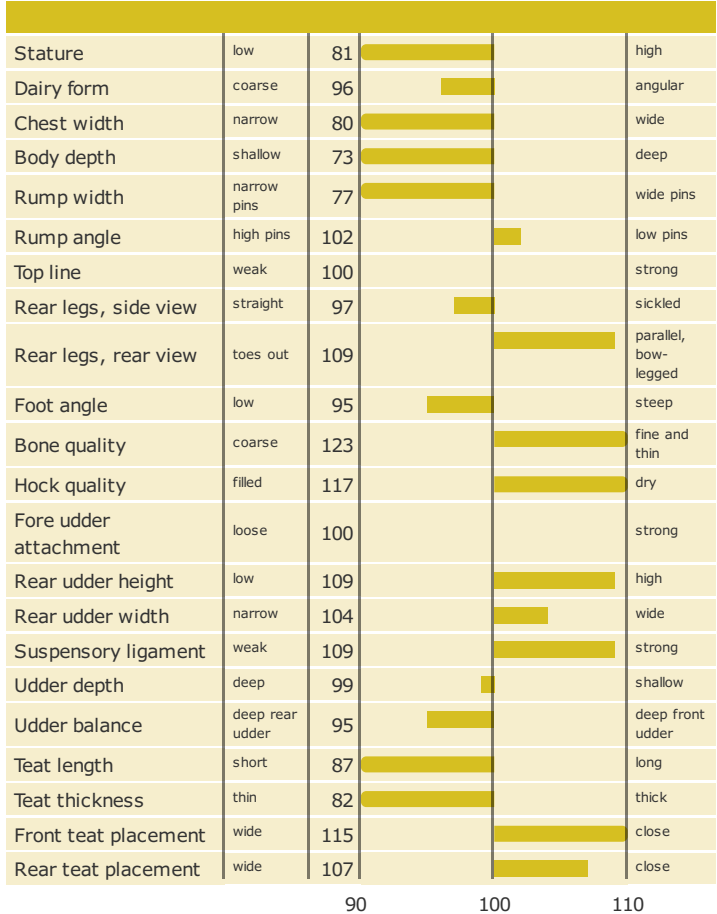

Pellpers

92488

Born: 19-06-2005

Flarkbäcken x Botans x Backgård

PRODUCTION TRAITS

Number of daughters: 4548 , Reliability prod. 99%

HEALTH TRAITS

Number of daughters: 4262 , Reliability 99%

CONFORMATION TRAITS

Number of daughters: 1994 , Reliability 99%

FUNCTIONAL TRAITS

Number of daughters: 1994 , Reliability 99%

CONFORMATION TRAITS

NAV Bull

NTM Guide

Genetic Info Guide