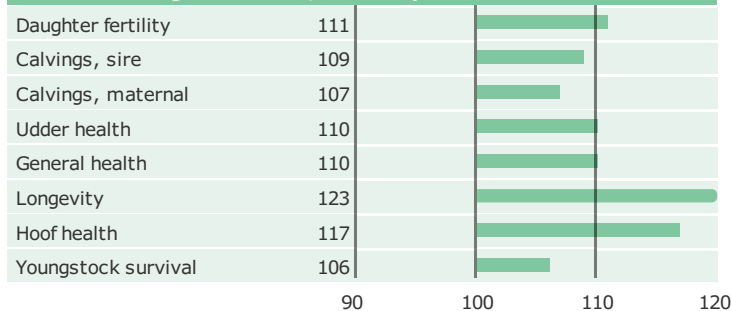

Pellpers

92488

Born: 19-06-2005

Flarkbäcken x Botans x Backgård

PRODUCTION TRAITS

Number of daughters: 4548 , Reliability prod. 99%

HEALTH TRAITS

Number of daughters: 4262 , Reliability 99%

CONFORMATION TRAITS

Number of daughters: 1994 , Reliability 99%

FUNCTIONAL TRAITS

Number of daughters: 1994 , Reliability 99%

CONFORMATION TRAITS

NAV Bull

NTM Guide

Genetic Info Guide