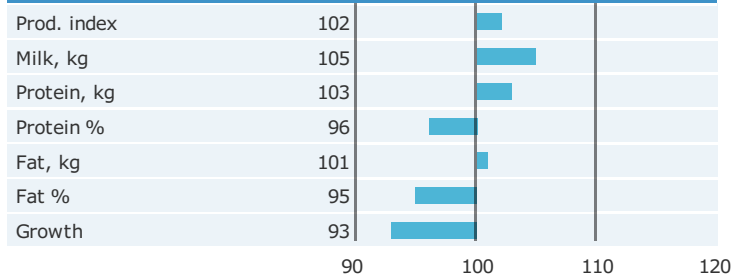

Pellpers

92488

Born: 19-06-2005

Flarkbäcken x Botans x Backgård

PRODUCTION TRAITS

Number of daughters: 4548 , Reliability prod. 99%

HEALTH TRAITS

Number of daughters: 4262 , Reliability 99%

CONFORMATION TRAITS

Number of daughters: 1994 , Reliability 99%

FUNCTIONAL TRAITS

Number of daughters: 1994 , Reliability 99%

CONFORMATION TRAITS

NAV Bull

NTM Guide

Genetic Info Guide