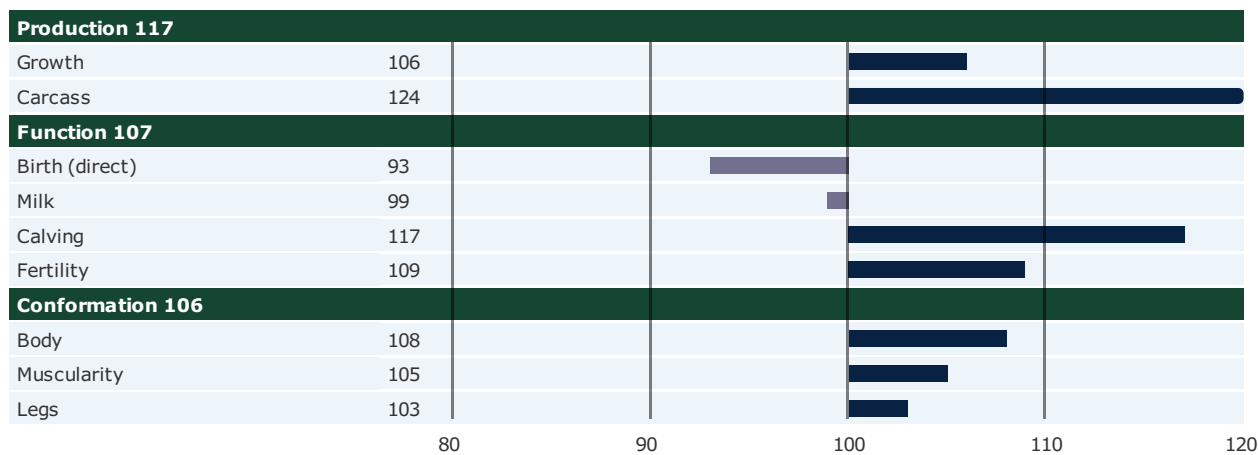

Moldau Hans P

50712

+120 TMI

Born: 25-04-2012
 Sire: Enjoy Lysthaugård P
 MGS: vestervang viktor
 PGS: Nørgård Charlie P
 MGGS: ØSTERVANG OLARNO

Performance	
T index	109
FEF index	107
U figur	102
Daily growth	2300.00
Feed efficiency	4.94
LD area cm ²	88.10

Conformation scoring	
Conformation	106
Body	108
Muscularity	105
Legs	103

Breeder: Landmand Hans Peter Hansen
 Breeding values are estimated: 01-05-2020