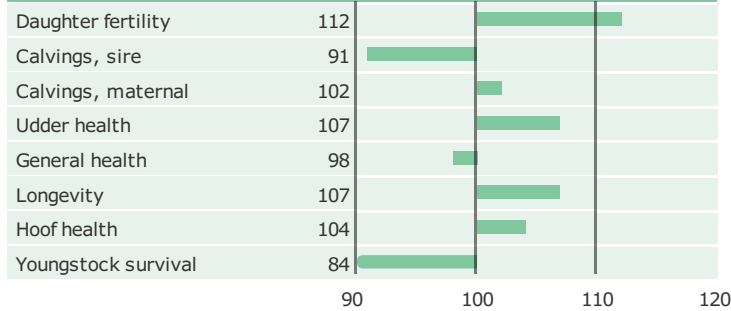

DJ Zuma

302730

Born: 01-10-2004

Q Zik x Fyn Lemvig x Skä_ide

PRODUCTION TRAITS

Number of daughters: 12750 , Reliability prod. 99%

HEALTH TRAITS

Number of daughters: 11613 , Reliability 99%

CONFORMATION TRAITS

Number of daughters: 8091 , Reliability 99%

FUNCTIONAL TRAITS

Number of daughters: 8091 , Reliability 99%

CONFORMATION TRAITS

[NAV Bull](#) [NTM Guide](#) [Genetic Info Guide](#)

aAa: 423165 Kappa Casein: BB Beta Casein: A2B Polled: n/a