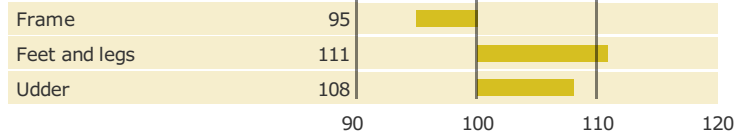

DJ Zuma

302730

Born: 01-10-2004

Q Zik x Fyn Lemvig x Skä_ide

PRODUCTION TRAITS

Number of daughters: 12750 , Reliability prod. 99%

HEALTH TRAITS

Number of daughters: 11613 , Reliability 99%

CONFORMATION TRAITS

Number of daughters: 8091 , Reliability 99%

FUNCTIONAL TRAITS

Number of daughters: 8091 , Reliability 99%

CONFORMATION TRAITS

[NAV Bull](#) [NTM Guide](#) [Genetic Info Guide](#)

aAa: 423165 Kappa Casein: BB Beta Casein: A2B Polled: n/a