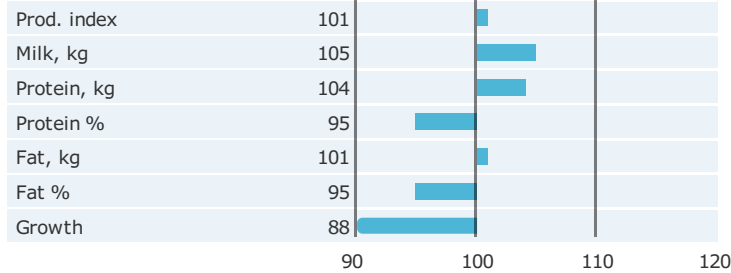

DJ Zuma

302730

Born: 01-10-2004

Q Zik x Fyn Lemvig x Skä_ide

PRODUCTION TRAITS

Number of daughters: 12750 , Reliability prod. 99%

HEALTH TRAITS

Number of daughters: 11613 , Reliability 99%

CONFORMATION TRAITS

Number of daughters: 8091 , Reliability 99%

FUNCTIONAL TRAITS

Number of daughters: 8091 , Reliability 99%

CONFORMATION TRAITS

[NAV Bull](#) [NTM Guide](#) [Genetic Info Guide](#)

aAa: 423165 Kappa Casein: BB Beta Casein: A2B Polled: n/a