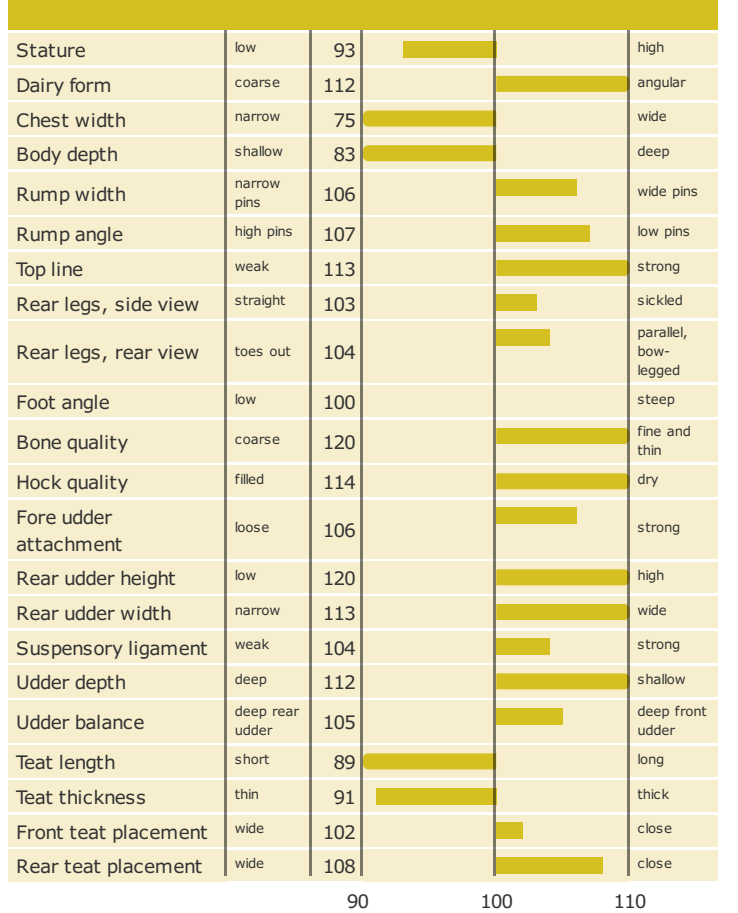

DJ Zuma

302730

Born: 01-10-2004

Q Zik x Fyn Lemvig x Skä_ide

PRODUCTION TRAITS

Number of daughters: 12750 , Reliability prod. 99%

HEALTH TRAITS

Number of daughters: 11613 , Reliability 99%

CONFORMATION TRAITS

Number of daughters: 8091 , Reliability 99%

FUNCTIONAL TRAITS

Number of daughters: 8091 , Reliability 99%

CONFORMATION TRAITS

[NAV Bull](#) [NTM Guide](#) [Genetic Info Guide](#)

aAa: 423165 Kappa Casein: BB Beta Casein: A2B Polled: n/a

Genetic Information:

Breeder: Laurids Lund, U Klåby, Ribe, Ribe DNK
Breeding values are estimated: 02-04-2019