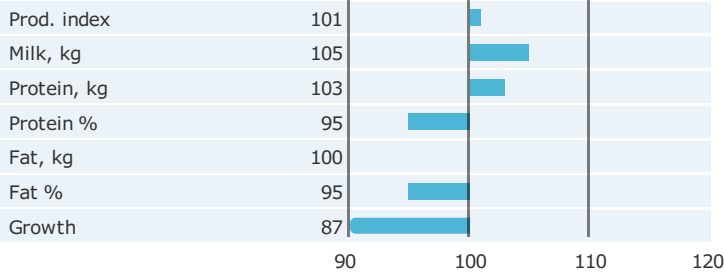

DJ Zuma

302730

Born: 01-10-2004

Q Zik x Fyn Lemvig x Skä_ide

PRODUCTION TRAITS

Number of daughters: 12754 , Reliability prod. 99%

HEALTH TRAITS

Number of daughters: 11608 , Reliability 99%

CONFORMATION TRAITS

Number of daughters: 8094 , Reliability 99%

FUNCTIONAL TRAITS

Number of daughters: 8094 , Reliability 99%

CONFORMATION TRAITS

[NAV Bull](#) [NTM Guide](#) [Genetic Info Guide](#)

aAa: 423165 Kappa Casein: BB Beta Casein: A2B Polled: n/a