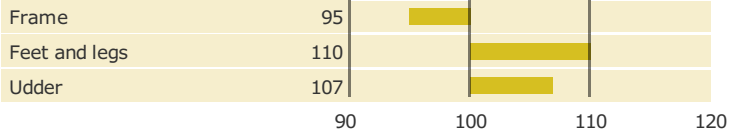

DJ Zuma

302730

Born: 01-10-2004

Q Zik x Fyn Lemvig x Skä_ide

PRODUCTION TRAITS

Number of daughters: 12754 , Reliability prod. 99%

HEALTH TRAITS

Number of daughters: 11608 , Reliability 99%

CONFORMATION TRAITS

Number of daughters: 8094 , Reliability 99%

FUNCTIONAL TRAITS

Number of daughters: 8094 , Reliability 99%

CONFORMATION TRAITS

[NAV Bull](#) [NTM Guide](#) [Genetic Info Guide](#)

aAa: 423165 Kappa Casein: BB Beta Casein: A2B Polled: n/a