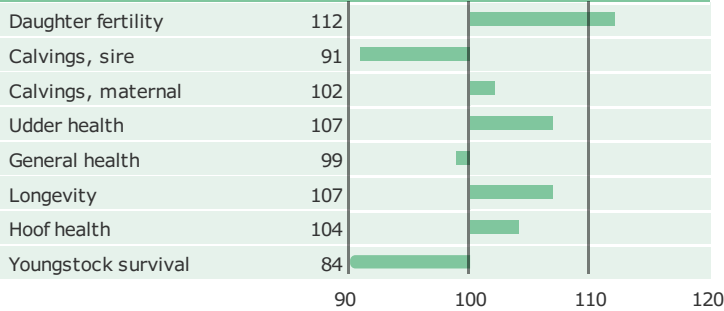

DJ Zuma

302730

Born: 01-10-2004

Q Zik x Fyn Lemvig x Skä_ide

PRODUCTION TRAITS

Number of daughters: 12754 , Reliability prod. 99%

HEALTH TRAITS

Number of daughters: 11608 , Reliability 99%

CONFORMATION TRAITS

Number of daughters: 8094 , Reliability 99%

FUNCTIONAL TRAITS

Number of daughters: 8094 , Reliability 99%

CONFORMATION TRAITS

[NAV Bull](#) [NTM Guide](#) [Genetic Info Guide](#)

aAa: 423165 Kappa Casein: BB Beta Casein: A2B Polled: n/a