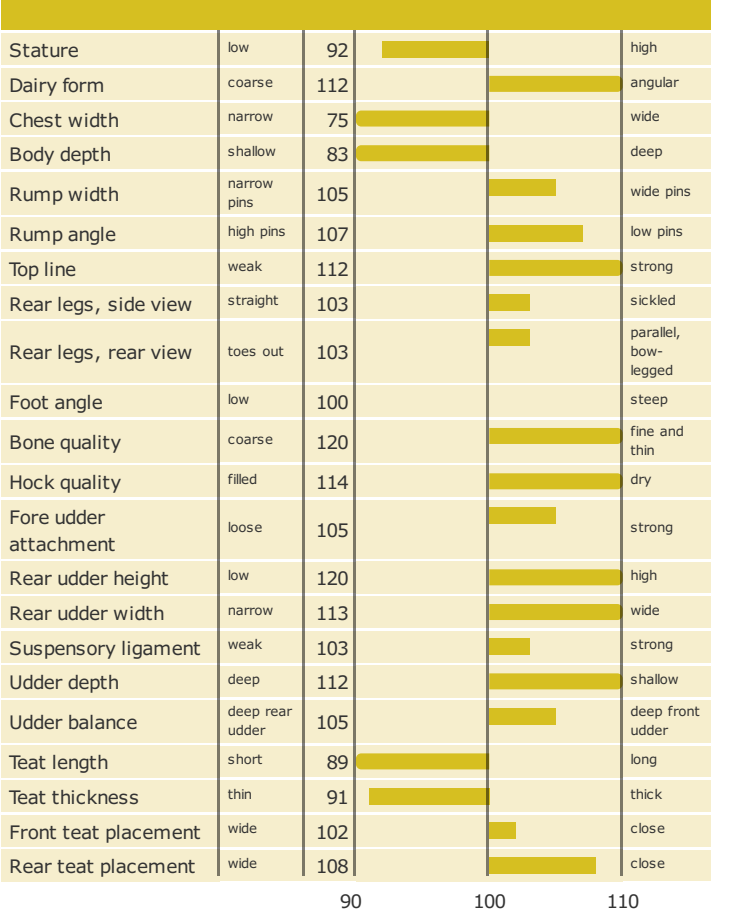

DJ Zuma

302730

Born: 01-10-2004

Q Zik x Fyn Lemvig x Skä_ide

PRODUCTION TRAITS

Number of daughters: 12754 , Reliability prod. 99%

HEALTH TRAITS

Number of daughters: 11608 , Reliability 99%

CONFORMATION TRAITS

Number of daughters: 8094 , Reliability 99%

FUNCTIONAL TRAITS

Number of daughters: 8094 , Reliability 99%

CONFORMATION TRAITS

[NAV Bull](#) [NTM Guide](#) [Genetic Info Guide](#)

aAa: 423165 Kappa Casein: BB Beta Casein: A2B Polled: n/a

Genetic Information:

Breeder: Laurids Lund, U Klåby, Ribe, Ribe DNK
Breeding values are estimated: 02-07-2019