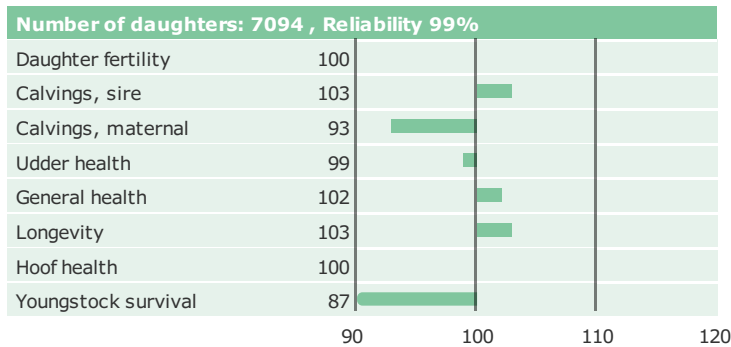

HEALTH TRAITS