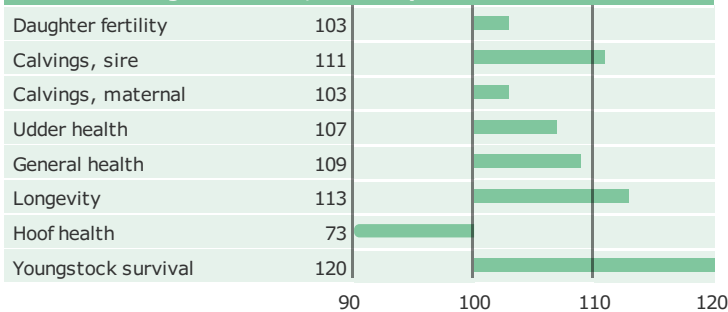

Born: 01-01-2007

Q Hirse x Fyn Lemvig x JAS Bregne

Alex Arkink

PRODUCTION TRAITS

Number of daughters: 4498 , Reliability prod. 99%

HEALTH TRAITS

Number of daughters: 4059 , Reliability 99%

CONFORMATION TRAITS

Number of daughters: 2858 , Reliability 99%

FUNCTIONAL TRAITS

Number of daughters: 2858 , Reliability 99%

CONFORMATION TRAITS

NAV Bull

NTM Guide

Genetic Info Guide

aAa: 324156 Kappa Casein: AB Beta Casein: A2B Polled: n/a