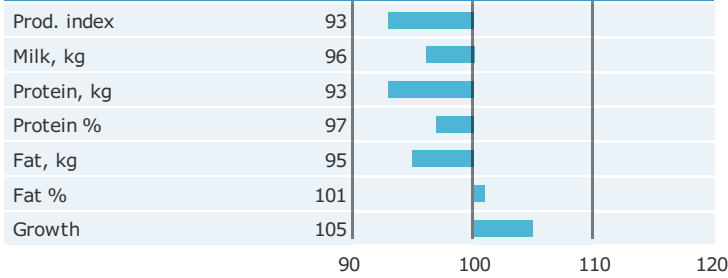

Born: 01-01-2007

Q Hirse x Fyn Lemvig x JAS Bregne

Alex Arkink

PRODUCTION TRAITS

Number of daughters: 4498 , Reliability prod. 99%

HEALTH TRAITS

Number of daughters: 4059 , Reliability 99%

CONFORMATION TRAITS

Number of daughters: 2858 , Reliability 99%

FUNCTIONAL TRAITS

Number of daughters: 2858 , Reliability 99%

CONFORMATION TRAITS

NAV Bull

NTM Guide

Genetic Info Guide

aAa: 324156 Kappa Casein: AB Beta Casein: A2B Polled: n/a