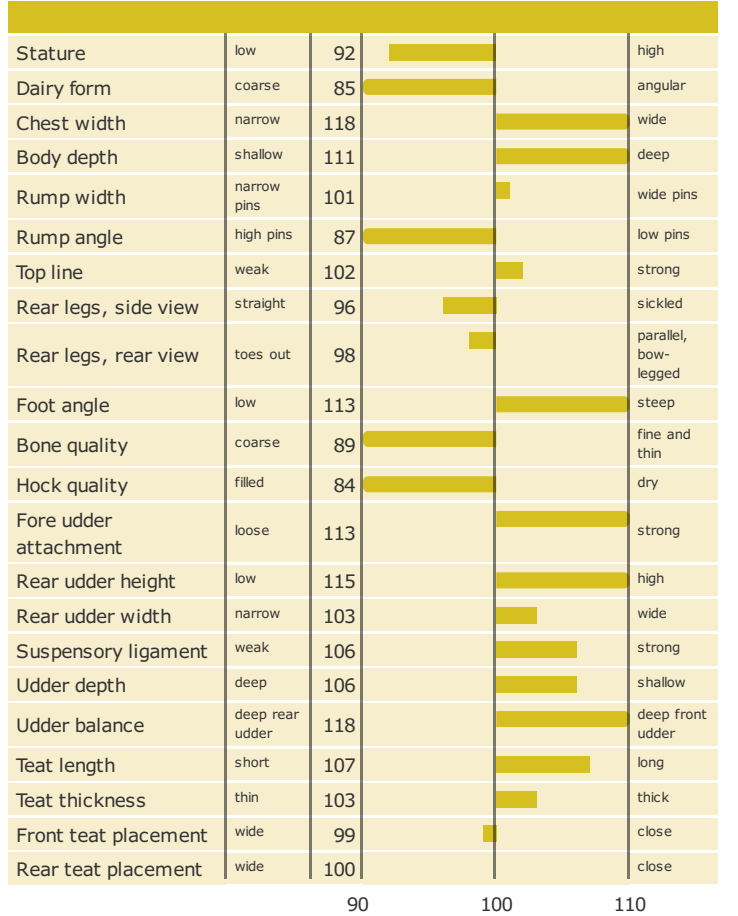

Born: 01-01-2007

Q Hirse x Fyn Lemvig x JAS Bregne

Alex Arkink

PRODUCTION TRAITS

Number of daughters: 4498 , Reliability prod. 99%

HEALTH TRAITS

Number of daughters: 4059 , Reliability 99%

CONFORMATION TRAITS

Number of daughters: 2858 , Reliability 99%

FUNCTIONAL TRAITS

Number of daughters: 2858 , Reliability 99%

CONFORMATION TRAITS

NAV Bull

NTM Guide

Genetic Info Guide

aAa: 324156 Kappa Casein: AB Beta Casein: A2B Polled: n/a

Genetic Information:

Breeder: Espe - Holm Landbrug I/S, Nørre Aaby
Breeding values are estimated: 02-04-2019