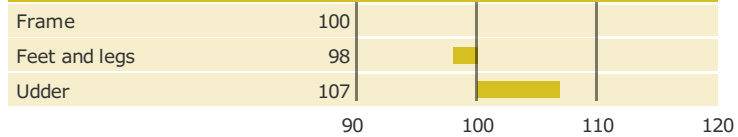

Born: 01-01-2007

Q Hirse x Fyn Lemvig x JAS Bregne

Alex Arkink

PRODUCTION TRAITS

Number of daughters: 4498 , Reliability prod. 99%

HEALTH TRAITS

Number of daughters: 4059 , Reliability 99%

CONFORMATION TRAITS

Number of daughters: 2858 , Reliability 99%

FUNCTIONAL TRAITS

Number of daughters: 2858 , Reliability 99%

CONFORMATION TRAITS

NAV Bull

NTM Guide

Genetic Info Guide

aAa: 324156 Kappa Casein: AB Beta Casein: A2B Polled: n/a