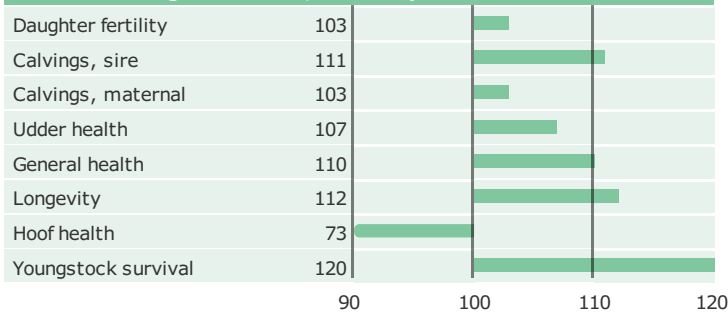

Born: 01-01-2007

Q Hirse x Fyn Lemvig x JAS Bregne

PRODUCTION TRAITS

Number of daughters: 4499 , Reliability prod. 99%

HEALTH TRAITS

Number of daughters: 4057 , Reliability 99%

CONFORMATION TRAITS

Number of daughters: 2858 , Reliability 99%

FUNCTIONAL TRAITS

Number of daughters: 2858 , Reliability 99%

CONFORMATION TRAITS

NAV Bull

NTM Guide

Genetic Info Guide

aAa: 324156 Kappa Casein: AB Beta Casein: A2B Polled: n/a

Genetic Information: