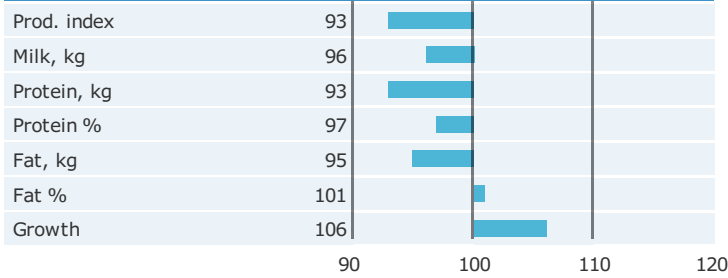

Born: 01-01-2007

Q Hirse x Fyn Lemvig x JAS Bregne

PRODUCTION TRAITS

Number of daughters: 4499 , Reliability prod. 99%

HEALTH TRAITS

Number of daughters: 4057 , Reliability 99%

CONFORMATION TRAITS

Number of daughters: 2858 , Reliability 99%

FUNCTIONAL TRAITS

Number of daughters: 2858 , Reliability 99%

CONFORMATION TRAITS

NAV Bull

NTM Guide

Genetic Info Guide

aAa: 324156 Kappa Casein: AB Beta Casein: A2B Polled: n/a

Genetic Information: