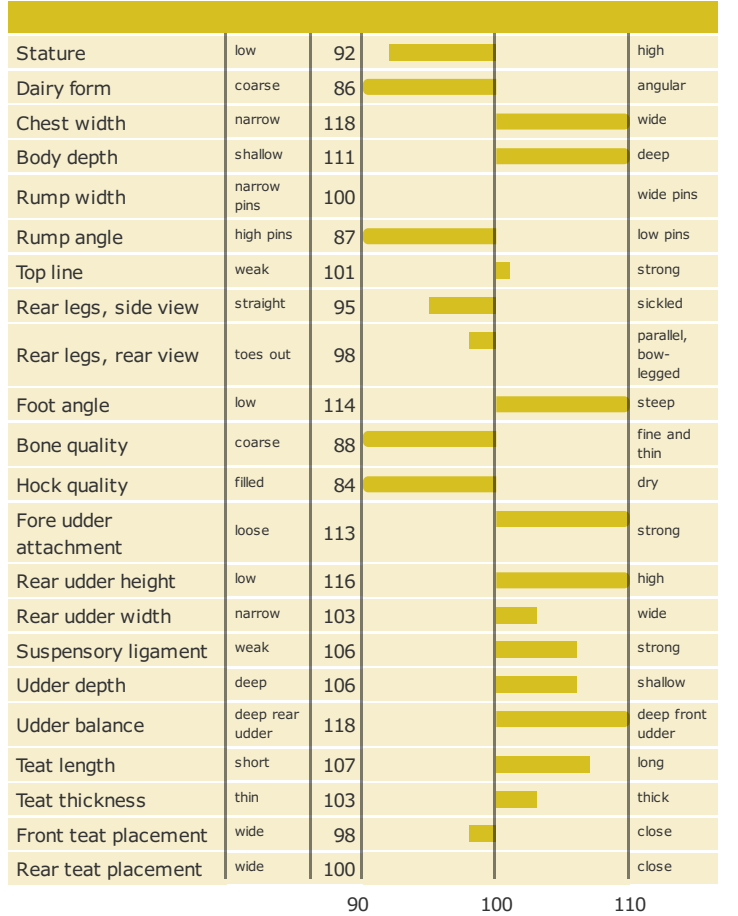

Born: 01-01-2007

Q Hirse x Fyn Lemvig x JAS Bregne

PRODUCTION TRAITS

Number of daughters: 4499 , Reliability prod. 99%

HEALTH TRAITS

Number of daughters: 4057 , Reliability 99%

CONFORMATION TRAITS

Number of daughters: 2858 , Reliability 99%

FUNCTIONAL TRAITS

Number of daughters: 2858 , Reliability 99%

CONFORMATION TRAITS

NAV Bull

NTM Guide

Genetic Info Guide

aAa: 324156 Kappa Casein: AB Beta Casein: A2B Polled: n/a

Genetic Information:

Breeder: Espe - Holm Landbrug I/S, Nørre Aaby
Breeding values are estimated: 02-07-2019