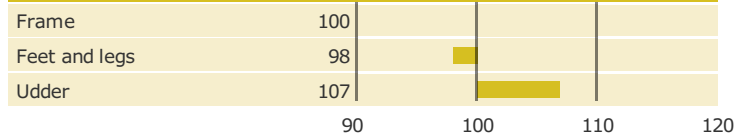

Born: 01-01-2007

Q Hirse x Fyn Lemvig x JAS Bregne

PRODUCTION TRAITS

Number of daughters: 4499 , Reliability prod. 99%

HEALTH TRAITS

Number of daughters: 4057 , Reliability 99%

CONFORMATION TRAITS

Number of daughters: 2858 , Reliability 99%

FUNCTIONAL TRAITS

Number of daughters: 2858 , Reliability 99%

CONFORMATION TRAITS

NAV Bull

NTM Guide

Genetic Info Guide

aAa: 324156 Kappa Casein: AB Beta Casein: A2B Polled: n/a

Genetic Information: