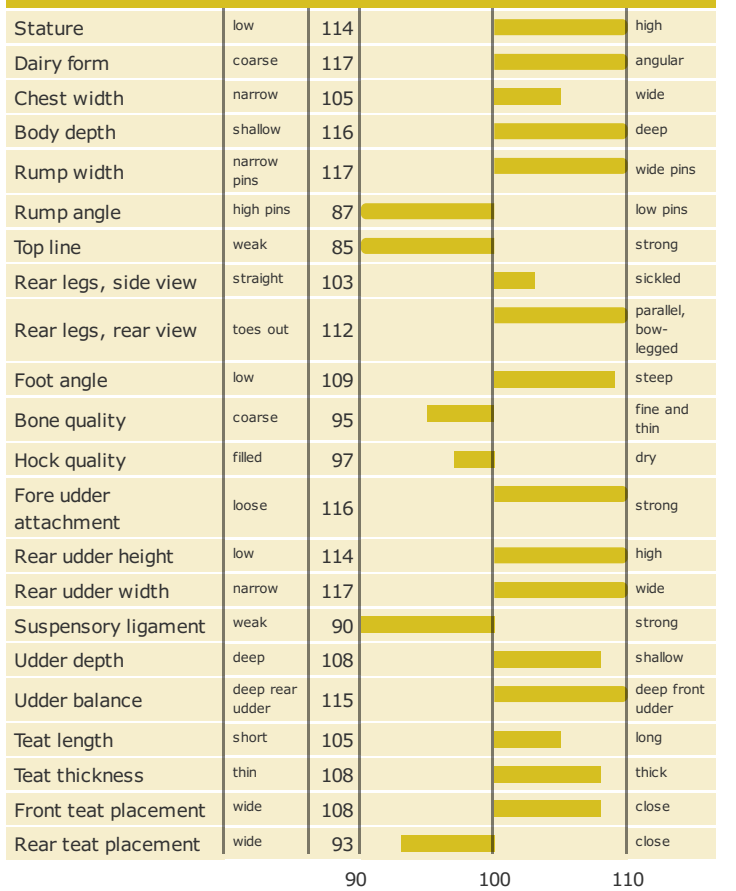

Born: 25-03-2012

Bookem x Watson x Oman Justi

PRODUCTION TRAITS

Number of daughters: 1819 , Reliability prod. 99%

HEALTH TRAITS

Number of daughters: 1709 , Reliability 98%

CONFORMATION TRAITS

Number of daughters: 1116 , Reliability 99%

FUNCTIONAL TRAITS

Number of daughters: 1116 , Reliability 99%

CONFORMATION TRAITS

[NTM Guide](#)

[Genetic Info Guide](#)

aAa: 213

Kappa Casein:

Beta Casein:

Polled: POF

Genetic Information: BYF CVF BLF CDF

Breeder: , USA USA

Breeding values are estimated: 02-04-2019