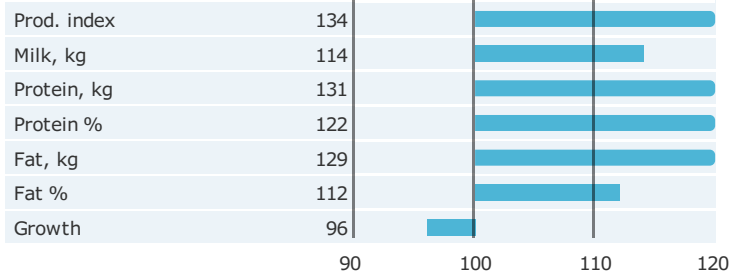

Born: 25-03-2012

Bookem x Watson x Oman Justi

PRODUCTION TRAITS

Number of daughters: 1819 , Reliability prod. 99%

HEALTH TRAITS

Number of daughters: 1709 , Reliability 98%

CONFORMATION TRAITS

Number of daughters: 1116 , Reliability 99%

FUNCTIONAL TRAITS

Number of daughters: 1116 , Reliability 99%

CONFORMATION TRAITS

[NTM Guide](#)

[Genetic Info Guide](#)

aAa: 213

Kappa Casein:

Beta Casein: