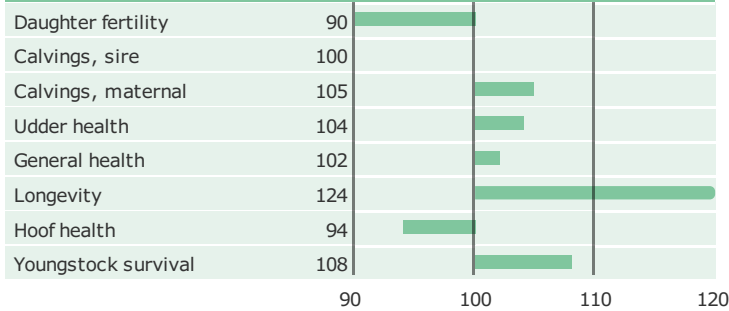

Born: 25-03-2012

Bookem x Watson x Oman Justi

PRODUCTION TRAITS

Number of daughters: 1819 , Reliability prod. 99%

HEALTH TRAITS

Number of daughters: 1709 , Reliability 98%

CONFORMATION TRAITS

Number of daughters: 1116 , Reliability 99%

FUNCTIONAL TRAITS

Number of daughters: 1116 , Reliability 99%

CONFORMATION TRAITS

[NTM Guide](#)

[Genetic Info Guide](#)

aAa: 213

Kappa Casein:

Beta Casein: