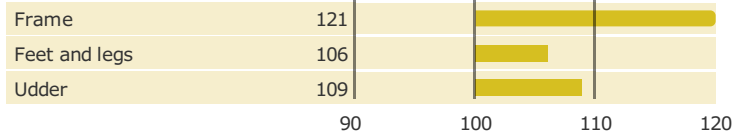

Born: 25-03-2012

Bookem x Watson x Oman Justi

PRODUCTION TRAITS

Number of daughters: 1819 , Reliability prod. 99%

HEALTH TRAITS

Number of daughters: 1709 , Reliability 98%

CONFORMATION TRAITS

Number of daughters: 1116 , Reliability 99%

FUNCTIONAL TRAITS

Number of daughters: 1116 , Reliability 99%

CONFORMATION TRAITS

[NTM Guide](#)

[Genetic Info Guide](#)

aAa: 213

Kappa Casein:

Beta Casein: